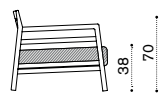

80

38

70

→ 48

Ethimo

Costes

Lounge armchair

Item	Description
COPLT1	Teak
COPLT5	Pickled teak
COCUPLAW25	Cushion (seat+back), nature white
COCUPLAW24	Cushion (seat+back), nature grey
COCUPLAW28	Cushion (seat+back), black stone
COCUPLAW39	Cushion (seat+back), espresso
COCUPLA29	Cushion (seat+back), cherry red
COCUPLA27	Cushion (seat+back), narval blue
COVER102	Rain cover 84 x 81 h69