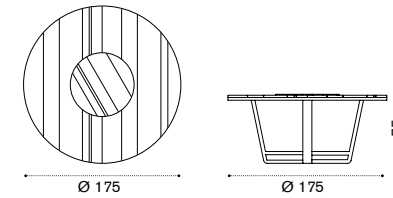

→ 94,5 → 8 - 10