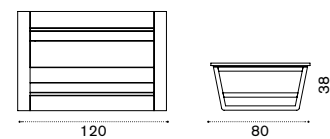

XL coffee table 120x80

COTCRM2T1	Teak
COTCRM2T5	Pickled teak
COVER139	Rain cover 121 x 81 h37

→ 20

Dining armchair

Item	Description
COPDT1	Teak
COPDT5	Pickled teak
COCUPDAW25	Cushion, seat, nature white
COCUPDAW24	Cushion, seat, nature grey
COCUPDAW28	Cushion, seat, black stone
COCUPDA27	Cushion, seat, narval blue
COCUPDA29	Cushion, seat, cherry red
COVER104	Rain cover 58 x 58 h84