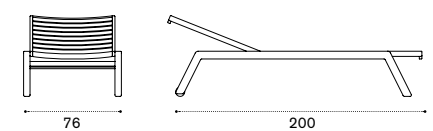

→ 22

Ethimo

Outdoor Decor