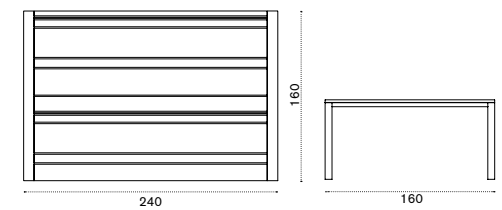

Rectangular dining table 240x160

COTPRM1T1	Teak
COTPRM1T5	Pickled teak
COVER147	Rain cover 241 x 161 h74

→ 105 → 10 - 12