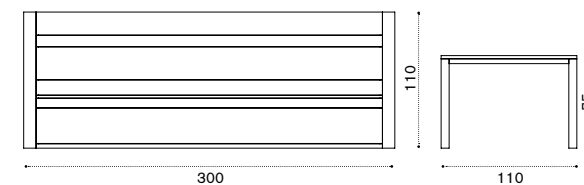

XL rectangular dining table 300x110

COTPRM2T1	Teak
COTPRM2T5	Pickled teak
COVER109	Rain cover 301 x 111 h74

→ 108 → 12

Sun lounger

COLET1	Teak
COLET5	Pickled teak
COCULEAW25	Mattress, white, H 7 D 60 L 200
COCULEAW24	Mattress, grey, H 7 D 60 L 200
COCULEAW28	Mattress, black, H 7 D 60 L 200
COCULEA27	Mattress, blue, H 7 D 60 L 200
COCULEA29	Mattress, red, H 7 D 60 L 200
COVER103	Rain cover 201 x 77 h34