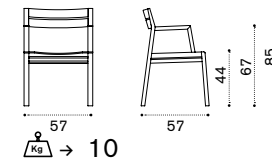

Round dining table Ø 175

COTPTM1T1	Teak
COTPTM1T5	Pickled teak
COVER105	Rain cover Ø 176 h74