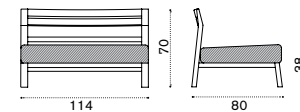

114

80

→ 36

Corner module

CODMAUT1	Teak
CODMAUT5	Pickled teak
COCUDMAUAW25	Cushion (seat+back), nature white
COCUDMAUAW24	Cushion (seat+back), nature grey
COCUDMAUAW28	Cushion (seat+back), black stone
COCUDMAUA29	Cushion (seat+back), cherry red
COCUDMAUA27	Cushion (seat+back), narval blue
COVER106	Rain cover 121 x 121 h69