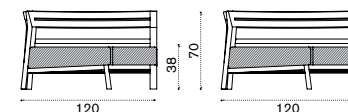

120

120

→ 58

Outdoor Decor