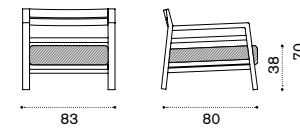

180

80

→ 48

Ethimo

Costes

Lounge armchair

Item	Description
COPLT1	Teak
COPLT5	Pickled teak
COCUPLAW25	Cushion (seat+back), nature white
COCUPLAW24	Cushion (seat+back), nature grey
COCUPLAW28	Cushion (seat+back), black stone
COCUPLAW39	Cushion (seat+back), espresso
COCUPLA29	Cushion (seat+back), cherry red
COCUPLA27	Cushion (seat+back), narval blue
COVER102	Rain cover 84 x 81 h69