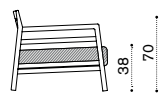

80

→ 48

Ethimo

Costes

Lounge armchair

Item	Description
COPLT1	Teak
COPLT5	Pickled teak
COCUPLAW25	Cushion (seat+back), nature white
COCUPLAW24	Cushion (seat+back), nature grey
COCUPLAW28	Cushion (seat+back), black stone
COCUPLAW39	Cushion (seat+back), espresso
COCUPLA29	Cushion (seat+back), cherry red
COCUPLA27	Cushion (seat+back), narval blue
COVER102	Rain cover 84 x 81 h69