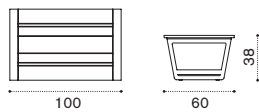

 → 58 |  1 box 130X130X87,5H 79 Kg

Costes

Design: Ethimo

Collection composed of:
 3 seater sofa / modular sofa / lounge
 armchair / coffee table / dining armchair
 / round and rectangular dining table
 / sun lounger.

→ 39 | 1 box 89X128X87H 54 Kg

Coffee table 100x60

| | |
|-----------|-------------------------|
| COTCRM1T1 | Teak |
| COTCRM1T5 | Pickled teak |
| COVER110 | Rain cover 101 x 61 h37 |

→ 11 | 1 box 67X107X12H 16 Kg