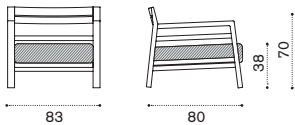

 → 48 |  1 box 185X87X92H 70,5 Kg

Ethimo

Costes

Lounge armchair

Item **Description**

-  COPLT1 Teak
-  COPLT5 Pickled teak

-   COCUPLAW25 Cushion (seat+back), nature white
-   COCUPLAW24 Cushion (seat+back), nature grey
-   COCUPLAW28 Cushion (seat+back), black stone
-   COCUPLAW39 Cushion (seat+back), espresso
-   COCUPLA29 Cushion (seat+back), cherry red
-   COCUPLA27 Cushion (seat+back), narval blue
-  COVER102 Rain cover 84 x 81 h69