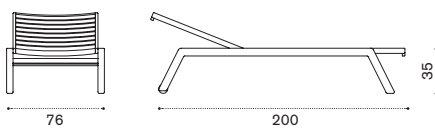

→ 22 | 1 box 84X209X42H 44 Kg