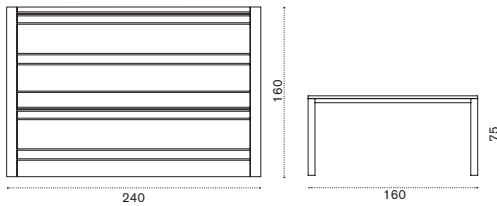

Rectangular dining table 240x160

→ 105 | → 10 - 12 | 1 box 175X252X41H 163,5 Kg

COTPRM1T1	Teak
COTPRM1T5	Pickled teak
COVER147	Rain cover 241 x 161 h74