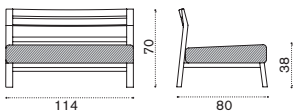

→ 36 | 1 box 88X127X87H 48 Kg

Corner module

- CODMAUT1 Teak
- CODMAUT5 Pickled teak

- COCUDMAUAW25 Cushion (seat+back), nature white
- COCUDMAUAW24 Cushion (seat+back), nature grey
- COCUDMAUAW28 Cushion (seat+back), black stone
- COCUDMAUA29 Cushion (seat+back), cherry red
- COCUDMAUA27 Cushion (seat+back), narval blue
- COVER106 Rain cover 121 x 121 h69