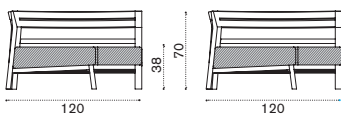

 → 48 |  1 box 185X87X92H 70,5 Kg

Ethimo

Costes

Lounge armchair

Item **Description**

-  COPLT1 Teak
-  COPLT5 Pickled teak

-   COCUPLAW25 Cushion (seat+back), nature white
-   COCUPLAW24 Cushion (seat+back), nature grey
-   COCUPLAW28 Cushion (seat+back), black stone
-   COCUPLAW39 Cushion (seat+back), espresso
-   COCUPLA29 Cushion (seat+back), cherry red
-   COCUPLA27 Cushion (seat+back), narval blue
-  COVER102 Rain cover 84 x 81 h69

 → 34 |  1 box 88X87X92H 41 Kg

Central module

-  CODMCT1 Teak
-  CODMCT5 Pickled teak

-   COCUDMCAW25 Cushion (seat+back), nature white
-   COCUDMCAW24 Cushion (seat+back), nature grey
-   COCUDMCAW28 Cushion (seat+back), black stone
-   COCUDMCA29 Cushion (seat+back), cherry red
-   COCUDMCA27 Cushion (seat+back), narval blue
-  COVER108 Rain cover 115 x 81 h69

 → 36 |  1 box 88X127X87H 48 Kg

Corner module

-  CODMAUT1 Teak
-  CODMAUT5 Pickled teak

-   COCUDMAUAW25 Cushion (seat+back), nature white
-   COCUDMAUAW24 Cushion (seat+back), nature grey
-   COCUDMAUAW28 Cushion (seat+back), black stone
-   COCUDMAUA29 Cushion (seat+back), cherry red
-   COCUDMAUA27 Cushion (seat+back), narval blue
-  COVER106 Rain cover 121 x 121 h69

 → 58 |  1 box 130X130X87,5H 79 Kg

Costes

Design: Ethimo

Collection composed of:
 3 seater sofa / modular sofa / lounge
 armchair / coffee table / dining armchair
 / round and rectangular dining table
 / sun lounger.