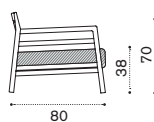

 → 48 |  1 box 185X87X92H 70,5 Kg

Ethimo

Costes

Lounge armchair

Item **Description**

-  COPLT1 Teak
-  COPLT5 Pickled teak

-   COCUPLAW25 Cushion (seat+back), nature white
-   COCUPLAW24 Cushion (seat+back), nature grey
-   COCUPLAW28 Cushion (seat+back), black stone
-   COCUPLAW39 Cushion (seat+back), espresso
-   COCUPLA29 Cushion (seat+back), cherry red
-   COCUPLA27 Cushion (seat+back), narval blue
-  COVER102 Rain cover 84 x 81 h69