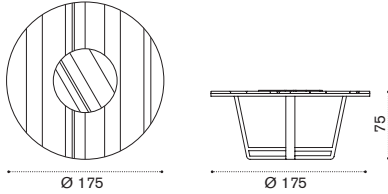

Round dining table Ø 175

→ 94,5 | → 8 - 10 | 1 box 190X190X40H 126 Kg

COTPTM1T1	Teak
COTPTM1T5	Pickled teak
COVER105	Rain cover Ø 176 h74