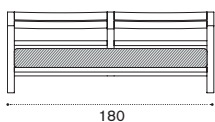

 → 48 |  1 box 185X87X92H 70,5 Kg

Ethimo

Costes

Lounge armchair

Item **Description**

-  COPLT1 Teak
-  COPLT5 Pickled teak

-   COCUPLAW25 Cushion (seat+back), nature white
-   COCUPLAW24 Cushion (seat+back), nature grey
-   COCUPLAW28 Cushion (seat+back), black stone
-   COCUPLAW39 Cushion (seat+back), espresso
-   COCUPLA29 Cushion (seat+back), cherry red
-   COCUPLA27 Cushion (seat+back), narval blue
-  COVER102 Rain cover 84 x 81 h69