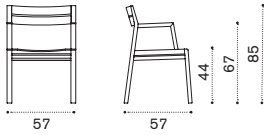

Dining armchair

→ 10 | 1 box 65X65X90H 16,5 Kg