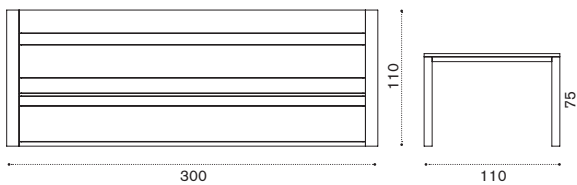

XL rectangular dining table 300x110

→ 108 | → 12 | 1 box 318X125X43H 127,5 Kg

COTPRM2T1	Teak
COTPRM2T5	Pickled teak
COVER109	Rain cover 301 x 111 h74

Sun lounger