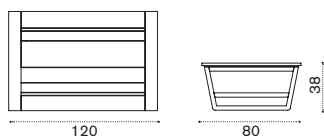

→ 39 | 1 box 89X128X87H 54 Kg

Coffee table 100x60

| | |
|-----------|-------------------------|
| COTCRM1T1 | Teak |
| COTCRM1T5 | Pickled teak |
| COVER110 | Rain cover 101 x 61 h37 |

→ 11 | 1 box 67X107X12H 16 Kg

XL coffee table 120x80

| | |
|-----------|-------------------------|
| COTCRM2T1 | Teak |
| COTCRM2T5 | Pickled teak |
| COVER139 | Rain cover 121 x 81 h37 |

→ 20 | 1 box 87X127X14H 25,5 Kg

Ethimo

Dining armchair