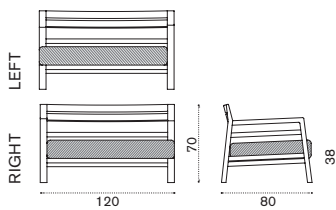

Costes

Design: Ethimo

Collection composed of:
3 seater sofa / modular sofa / lounge
armchair / coffee table / dining armchair
/ round and rectangular dining table
/ sun lounger.

FSC™ certified product

Back end module right (D) / left (S)