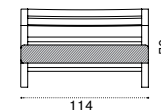

→ 36

Corner module

CODMAUT1	Teak
CODMAUT5	Pickled teak
COCUDMAUAW25	Cushion (seat+back), nature white
COCUDMAUAW24	Cushion (seat+back), nature grey
COCUDMAUAW28	Cushion (seat+back), black stone
COCUDMAUA29	Cushion (seat+back), cherry red
COCUDMAUA27	Cushion (seat+back), narval blue
COVER106	Rain cover 121 x 121 h69