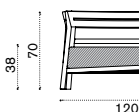

→ 58

Outdoor Decor