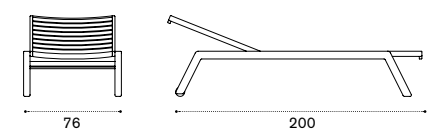

→ 22

Ethimo

Outdoor Decor