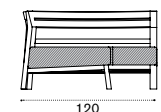

→ 58

Outdoor Decor