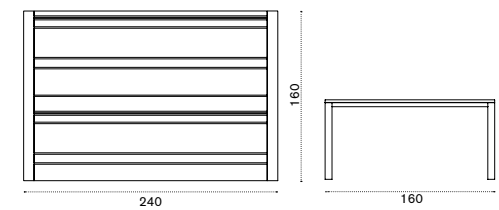

Rectangular dining table 240x160

COTPRM1T1	Teak
COTPRM1T5	Pickled teak
COVER147	Rain cover 241 x 161 h74

→ 105 → 10 - 12