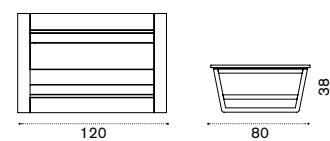

XL coffee table 120x80

COTCRM2T1	Teak
COTCRM2T5	Pickled teak
COVER139	Rain cover 121 x 81 h37

→ 20

Dining armchair

Item	Description
COPDT1	Teak
COPDT5	Pickled teak
COCUPDAW25	Cushion, seat, nature white
COCUPDAW24	Cushion, seat, nature grey
COCUPDAW28	Cushion, seat, black stone
COCUPDA27	Cushion, seat, narval blue
COCUPDA29	Cushion, seat, cherry red
COVER104	Rain cover 58 x 58 h84