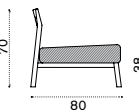

→ 36

Corner module

CODMAUT1	Teak
CODMAUT5	Pickled teak
COCUDMAUAW25	Cushion (seat+back), nature white
COCUDMAUAW24	Cushion (seat+back), nature grey
COCUDMAUAW28	Cushion (seat+back), black stone
COCUDMAUA29	Cushion (seat+back), cherry red
COCUDMAUA27	Cushion (seat+back), narval blue
COVER106	Rain cover 121 x 121 h69