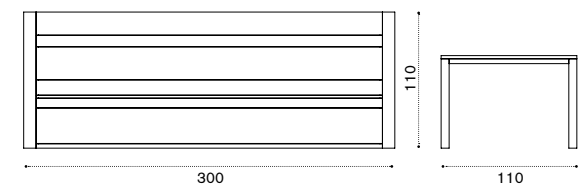

XL rectangular dining table 300x110

COTPRM2T1	Teak
COTPRM2T5	Pickled teak
COVER109	Rain cover 301 x 111 h74

→ 108 → 12

Sun lounger

COLET1	Teak
COLET5	Pickled teak
COCULEAW25	Mattress, white, H 7 D 60 L 200
COCULEAW24	Mattress, grey, H 7 D 60 L 200
COCULEAW28	Mattress, black, H 7 D 60 L 200
COCULEA27	Mattress, blue, H 7 D 60 L 200
COCULEA29	Mattress, red, H 7 D 60 L 200
COVER103	Rain cover 201 x 77 h34