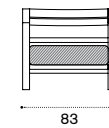

→ 34

Central module

CODMCT1	Teak
CODMCT5	Pickled teak
COCUDMCAW25	Cushion (seat+back), nature white
COCUDMCAW24	Cushion (seat+back), nature grey
COCUDMCAW28	Cushion (seat+back), black stone
COCUDMCA29	Cushion (seat+back), cherry red
COCUDMCA27	Cushion (seat+back), narval blue
COVER108	Rain cover 115 x 81 h69