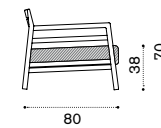

→ 34

Central module

CODMCT1	Teak
CODMCT5	Pickled teak
COCUDMCAW25	Cushion (seat+back), nature white
COCUDMCAW24	Cushion (seat+back), nature grey
COCUDMCAW28	Cushion (seat+back), black stone
COCUDMCA29	Cushion (seat+back), cherry red
COCUDMCA27	Cushion (seat+back), narval blue
COVER108	Rain cover 115 x 81 h69