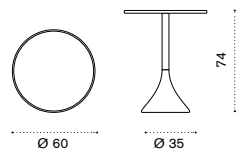

Natural Teak

Pickled Teak

Rain cover

Ethi-Care

Dining table Ø 60 h 74

kg → 33 → 2

Item	Description
CNTPTM1H1D43HN	Alu. warmwhite + laminate black
CNTPTM1H1D43T1	Alu. warmwhite + natural teak
CNTPTM1H1D43T5	Alu. warmwhite + pickled teak
CNTPTM1H1DGHN	Alu. dark grey + laminate black
CNTPTM1H1DGT1	Alu. dark grey + natural teak
CNTPTM1H1DGT5	Alu. dark grey + pickled teak
COVER516	Rain cover Ø62 h76