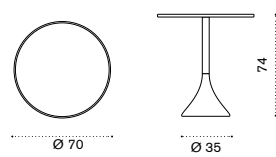

Dining table Ø 70 h 74

kg → 34   → 2

Item	Description
CNTPTM2H1D43HN	Alu. warmwhite + laminate black
CNTPTM2H1D43T1	Alu. warmwhite + natural teak
CNTPTM2H1D43T5	Alu. warmwhite + pickled teak
CNTPTM2H1DGHN	Alu. dark grey + laminate black
CNTPTM2H1DGT1	Alu. dark grey + natural teak
CNTPTM2H1DGT5	Alu. dark grey + pickled teak
COVER515	Rain cover Ø72 h76

Ethimo