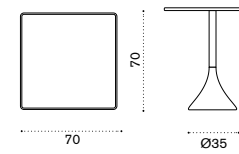

kg → 34,5   → 2-4

Item	Description
CNTPQM2H1D43HN	Alu. warmwhite + laminate black
CNTPQM2H1D43T1	Alu. warmwhite + natural teak
CNTPQM2H1D43T5	Alu. warmwhite + pickled teak
CNTPQM2H1DGHN	Alu. dark grey + laminate black
CNTPQM2H1DGT1	Alu. dark grey + natural teak
CNTPQM2H1DGT5	Alu. dark grey + pickled teak
COVER521	Rain cover 72X72 h76