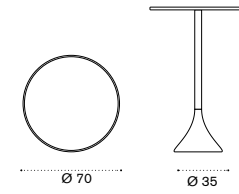

Ethimo

Dining table Ø 60 h 105

kg → 35 → 2

Item	Description
CNTPTM1H2D43HN	Alu. warmwhite + laminate black
CNTPTM1H2D43T1	Alu. warmwhite + natural teak
CNTPTM1H2D43T5	Alu. warmwhite + pickled teak
CNTPTM1H2DGHN	Alu. dark grey + laminate black
CNTPTM1H2DGT1	Alu. dark grey + natural teak
CNTPTM1H2DGT5	Alu. dark grey + pickled teak
COVER517	Rain cover Ø62 h107

Dining table Ø 70 h 105

kg → 36 → 2

Item	Description
CNTPTM2H2D43HN	Alu. warmwhite + laminate black
CNTPTM2H2D43T1	Alu. warmwhite + natural teak
CNTPTM2H2D43T5	Alu. warmwhite + pickled teak
CNTPTM2H2DGHN	Alu. dark grey + laminate black
CNTPTM2H2DGT1	Alu. dark grey + natural teak
CNTPTM2H2DGT5	Alu. dark grey + pickled teak
COVER518	Rain cover Ø72 h107