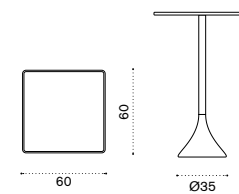

Dining table 60X60 h 105

kg → 35,5   → 2

Item	Description
CNTPQM1H2D43HN	Alu. warmwhite + laminate black
CNTPQM1H2D43T1	Alu. warmwhite + natural teak
CNTPQM1H2D43T5	Alu. warmwhite + pickled teak
CNTPQM1H2DGHN	Alu. dark grey + laminate black
CNTPQM1H2DGT1	Alu. dark grey + natural teak
CNTPQM1H2DGT5	Alu. dark grey + pickled teak
COVER520	Rain cover 62X62 h107

Outdoor Decor