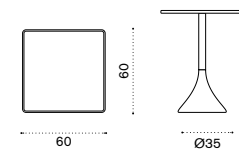

kg → 33,5   → 2

Item	Description
CNTPQM1H1D43HN	Alu. warmwhite + laminate black
CNTPQM1H1D43T1	Alu. warmwhite + natural teak
CNTPQM1H1D43T5	Alu. warmwhite + pickled teak
CNTPQM1H1DGHN	Alu. dark grey + laminate black
CNTPQM1H1DGT1	Alu. dark grey + natural teak
CNTPQM1H1DGT5	Alu. dark grey + pickled teak
COVER519	Rain cover 62X62 h76

Dining table 70X70h 74