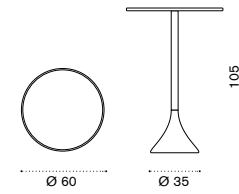

Dining table Ø 70 h 74

kg → 34 → 2

Item	Description
CNTPTM2H1D43HN	Alu. warmwhite + laminate black
CNTPTM2H1D43T1	Alu. warmwhite + natural teak
CNTPTM2H1D43T5	Alu. warmwhite + pickled teak
CNTPTM2H1DGHN	Alu. dark grey + laminate black
CNTPTM2H1DGT1	Alu. dark grey + natural teak
CNTPTM2H1DGT5	Alu. dark grey + pickled teak
COVER515	Rain cover Ø72 h76

Ethimo

Dining table Ø 60 h 105

kg → 35 → 2

Item	Description
CNTPTM1H2D43HN	Alu. warmwhite + laminate black
CNTPTM1H2D43T1	Alu. warmwhite + natural teak
CNTPTM1H2D43T5	Alu. warmwhite + pickled teak
CNTPTM1H2DGHN	Alu. dark grey + laminate black
CNTPTM1H2DGT1	Alu. dark grey + natural teak
CNTPTM1H2DGT5	Alu. dark grey + pickled teak
COVER517	Rain cover Ø62 h107

Dining table Ø 70 h 105

kg → 36 → 2

Item	Description
CNTPTM2H2D43HN	Alu. warmwhite + laminate black
CNTPTM2H2D43T1	Alu. warmwhite + natural teak
CNTPTM2H2D43T5	Alu. warmwhite + pickled teak
CNTPTM2H2DGHN	Alu. dark grey + laminate black
CNTPTM2H2DGT1	Alu. dark grey + natural teak
CNTPTM2H2DGT5	Alu. dark grey + pickled teak
COVER518	Rain cover Ø72 h107