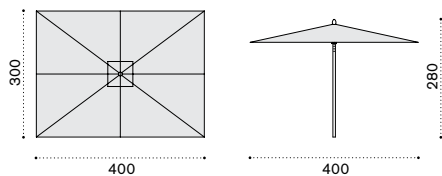

→ 19

Square umbrella 3x3 m

- CCOMQM1FA1
- CCOMQM1FA12
- CCOMQM1FA10
- CCOMQM1FA39

Ivory

Dove grey

Lilac

Espresso

COVER246

Rain cover, 27,5 Ø h282

→ 21

Ethimo

Classic

Rectangular umbrella 4x3 m

19 kg → 23 → ← ☀

Item	Description
------	-------------

-   CCOMRM1FA1 Ivory
-   CCOMRM1FA12 Dove grey
-   CCOMRM1FA10 Lilac
-   CCOMRM1FA39 Espresso