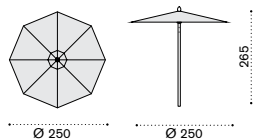

19 kg → 19 → ← ☀

- CCOMTM2FA1 Ivory
- CCOMTM2FA12 Dove grey
- CCOMTM2FA10 Lilac
- CCOMTM2FA39 Espresso
- CCOMTM2FA17 Avio
- CCOMTM2FA15 Leaf

- COVER244 Rain cover, 27,5 Ø h260