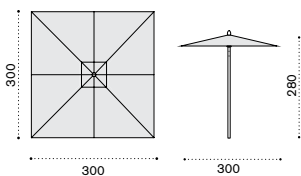

Square umbrella 3x3 m

- CCOMQM1FA1
- CCOMQM1FA12
- CCOMQM1FA10
- CCOMQM1FA39

Ivory

Dove grey

Lilac

Espresso

COVER246

Rain cover, 27,5 Ø h282

→ 21

Ethimo