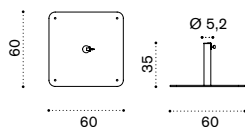

Classic

Collection composed of: square, round and rectangular wooden umbrella.

Base 47 kg
only for item:CCOMTM2 – CCOMQM2

→ 47

Item	Description
OMBAM12PB31	White (Classic 2,2x2,2 - Ø 2,5)
OMBAM12PB40	Mud grey (Classic 2,2x2,2 - Ø 2,5)

Base 24 kg
only for item:CCOMTM1 – CCOMQM1 – CCOMRM1