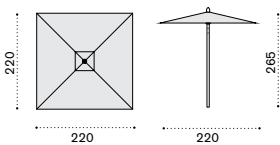

Square umbrella 2,2x2,2 m

Item

- CCOMQM2FA1
- CCOMQM2FA12
- CCOMQM2FA10
- CCOMQM2FA39
- CCOMQM2FA17
- CCOMQM2FA15

Description

- Ivory
- Dove grey
- Lilac
- Espresso
- Avio
- Leaf

COVER244

Rain cover, 27,5 Ø h260