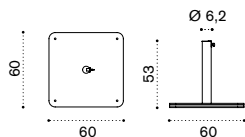

→ 24

OMBAM21PB31	White (Classic 3x3 - Ø 3,5 - 4x3)
OMBAM21PB40	Mud grey (Classic 3x3 - Ø 3,5 - 4x3)

Base 48 kg
only for item:CCOMTM1 – CCOMQM1 – CCOMRM1