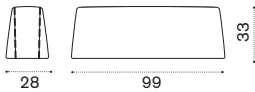

→ 5,5 | 1 box cushion 101X30X35H 7 Kg

Armrest cushion

CPCUBRO001	Armrest cushion, soft ivory melange
CPCUBRO732	Armrest cushion, aquamarine