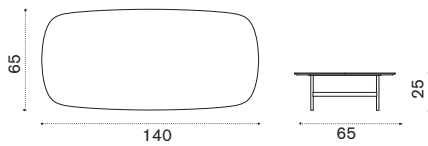

 CPTCH1DGLI	Dark grey + ice white
 CPTCH1DGLEE	Dark grey + brown
 CPTCH1DGSPS	Dark grey + acquamarina

 → 9 |  1 box 60X60X10H 11 Kg

Ethimo

Calipso ^{NEW}

Coffee table Ø53 H33

Item

- ○ CPTCTH2DGLI
- ● CPTCTH2DGLEE
- ● CPTCTH2DGPSP

Description

- Dark grey + ice white
- Dark grey + brown
- Dark grey + acquamarina

- COVER665

Rain cover ý 55 x h33

 → 10 |  1 box 60X60X40H 12 Kg

Coffee table 140x65x25H

- ○ CPTCRM2DGLI
- ● CPTCRM2DGLEE

- Dark grey + ice white
- Dark grey + brown

- COVER666

Rain cover 141 x 66 h24

 → 30 |  1 box 145X70X28H 32 Kg

Coffee table 80x35x7H

- ○ CPTCRM1DGLI
- ● CPTCRM1DGLEE

- Dark grey + ice white
- Dark grey + brown

 → 10 |  1 box 85X38X10H 12 Kg