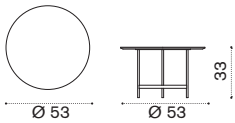

Calipso ^{NEW}

Coffee table Ø53 H33

Item

- ○ CPTCTH2DGLI
- ● CPTCTH2DGLEE
- ● CPTCTH2DGPSP

Description

- Dark grey + ice white
- Dark grey + brown
- Dark grey + acquamarina

- COVER665

Rain cover ý 55 x h33

→ 10 | 1 box 60X60X40H 12 Kg

Coffee table 140x65x25H

- ○ CPTCRM2DGLI
- ● CPTCRM2DGLEE

- Dark grey + ice white
- Dark grey + brown

- COVER666

Rain cover 141 x 66 h24