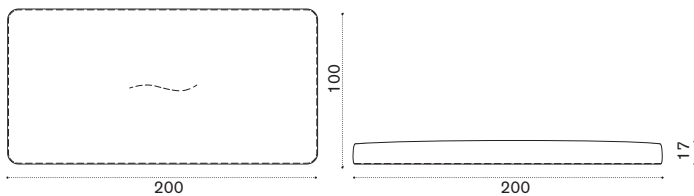

-  CPCUM2O001
-  CPCUM2O732

- Seat cushion, soft ivory melange
- Seat cushion, aquamarine

 → 12  |  1 box cushion 172X102X20H 14 Kg

Cushion 200x100 cm

-  CPCUM3O001
-  CPCUM3O732

- Seat cushion, soft ivory melange
- Seat cushion, aquamarine