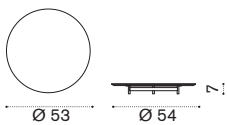

 CPTCH1DGLI	Dark grey + ice white
 CPTCH1DGLEE	Dark grey + brown
 CPTCH1DGSPS	Dark grey + acquamarina

 → 9 |  1 box 60X60X10H 11 Kg

Ethimo

Calipso ^{NEW}

Coffee table Ø53 H33

Item

- ○ CPTCTH2DGLI
- ● CPTCTH2DGLEE
- ● CPTCTH2DGPSP