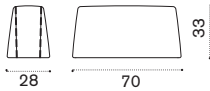

Calipso ^{NEW}

Short back cushion

Item	Description
CPCUSCM1O001	Back cushion, soft ivory melange
CPCUSCM1O732	Back cushion, aquamarine
.....	
COVER663	Rain cover 71 x 28 h33,5

→ 4 | 1 box cushion 72X30X35H 6 Kg

Long back cushion

CPCUSCM2O001	Back cushion, soft ivory melange
CPCUSCM2O732	Back cushion, aquamarine
.....	
COVER664	Rain cover 100 x28 xh 33,5