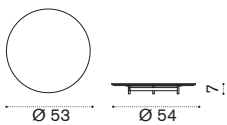

 CPTCH1DGLI	Dark grey + ice white
 CPTCH1DGLEE	Dark grey + brown
 CPTCH1DGSPSP	Dark grey + acquamarina

 → 9 |  1 box 60X60X10H 11 Kg

Ethimo

Calipso ^{NEW}

Coffee table Ø53 H33

Item

- ○ CPTCTH2DGLI
- ● CPTCTH2DGLEE
- ● CPTCTH2DGPSP