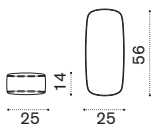

→ 1 | 1 box cushion 27X27X60H 2 Kg