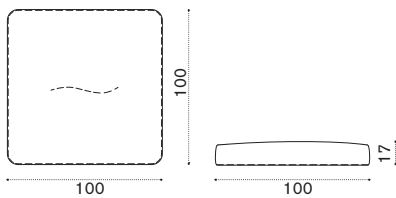

 → 39,5  |  1 box 185X125X20H 48 Kg

Module 120x240

 ● CPBAM3T1DG	Teak + alu. dark grey
 ● COVER662	Rain cover 121 x241xh34

 → 54  |  1 box 245X125X20H 60 Kg

Calipso ^{NEW}

Ilaria Marelli
Collection composed of:
S module / L module
/ XL module / mattress
/ coffee table.

FSC™ certified product

Cushion 100x100 cm

Item

-  CPCUM1O001
-  CPCUM1O732

Description

- Seat cushion, soft ivory melange
- Seat cushion, aquamarine

 → 7  |  1 box cushion 102X102X20H 8 Kg

Cushion 170x100 cm