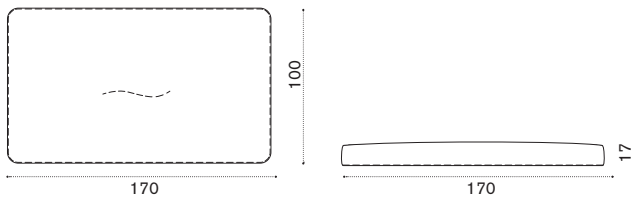

→ 12 | 1 box cushion 172X102X20H 14 Kg