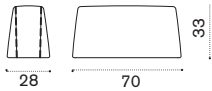

Calipso ^{NEW}

Short back cushion

Item	Description
● CPCUSCM1O001	Back cushion, soft ivory melange
● CPCUSCM1O732	Back cushion, aquamarine
.....	
● COVER663	Rain cover 71 x 28 h33,5

→ 4 | 1 box cushion 72X30X35H 6 Kg

Long back cushion

● CPCUSCM2O001	Back cushion, soft ivory melange
● CPCUSCM2O732	Back cushion, aquamarine
.....	
● COVER664	Rain cover 100 x28 xh 33,5