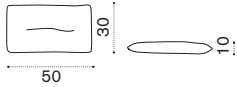

Calipso ^{NEW}

Ilaria Marelli
Collection composed of:
S module / L module
/ XL module / mattress
/ coffee table.

FSC™ certified product

Back cushion 50x30 cm

Item	Description
CPCUSCRO001	Back cushion, soft ivory melange
CPCUSCRO732	Back cushion, aquamarine
CPCUSCRO11440	Back cushion, elitis corsaro acquamarina

→ 1,5 | 1 box cushion 52X32X12H 2,5 Kg

Back cushion 45x45 cm

CPCUSCQO001	Back cushion, soft ivory melange
CPCUSCQO732	Back cushion, aquamarine
CPCUSCQO11440	Back cushion, elitis corsaro acquamarina