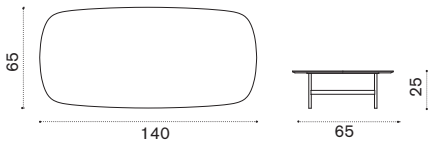

 CPTCH1DGLI	Dark grey + ice white
 CPTCH1DGLEE	Dark grey + brown
 CPTCH1DGSPSP	Dark grey + acquamarina

 → 9 |  1 box 60X60X10H 11 Kg

Ethimo

Calipso ^{NEW}

Coffee table Ø53 H33

Item

- ○ CPTCTH2DGLI
- ● CPTCTH2DGLEE
- ● CPTCTH2DGPSP

Description

- Dark grey + ice white
- Dark grey + brown
- Dark grey + acquamarina

-
- COVER65

Rain cover ý 55 x h33

→ 10 | 1 box 60X60X40H 12 Kg

Coffee table 140x65x25H

- ○ CPTCRM2DGLI
- ● CPTCRM2DGLEE

- Dark grey + ice white
- Dark grey + brown

-
- COVER66

Rain cover 141 x 66 h24

→ 30 | 1 box 145X70X28H 32 Kg

Coffee table 80x35x7H

- ○ CPTCRM1DGLI
- ● CPTCRM1DGLEE

- Dark grey + ice white
- Dark grey + brown

→ 10 | 1 box 85X38X10H 12 Kg