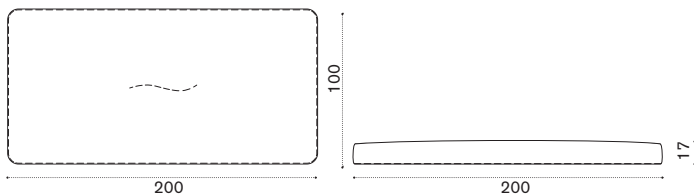

-  CPCUM2O001
-  CPCUM2O732

- Seat cushion, soft ivory melange
- Seat cushion, aquamarine

 → 12  |  1 box cushion 172X102X20H 14 Kg

Cushion 200x100 cm

-  CPCUM3O001
-  CPCUM3O732

- Seat cushion, soft ivory melange
- Seat cushion, aquamarine