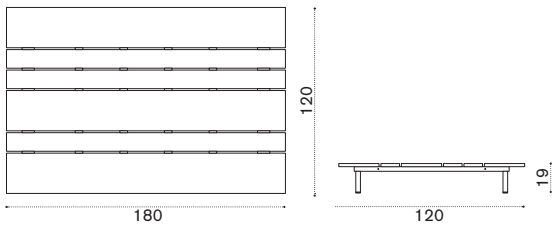

Ethi-Care

Calipso ^{NEW}

Module 120x120

Item	Description
 ● CPBAM1T1DG	Teak + alu. dark grey
 ● COVER660	Rain cover 121 x121xh34

 → 27  |  1 box 125X125X20H 30 Kg

Module 120x180

 ● CPBAM2T1DG	Teak + alu. dark grey
 ● COVER661	Rain cover 121 x 181 h34

 → 39,5  |  1 box 185X125X20H 48 Kg

Module 120x240

 ● CPBAM3T1DG	Teak + alu. dark grey
 ● COVER662	Rain cover 121 x241xh34

 → 54  |  1 box 245X125X20H 60 Kg

Calipso ^{NEW}

Ilaria Marelli
Collection composed of:
S module / L module
/ XL module / mattress
/ coffee table.