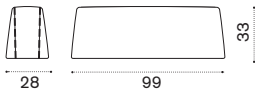

→ 5,5 | 1 box cushion 101X30X35H 7 Kg

Armrest cushion

● CPCUBRO001	Armrest cushion, soft ivory melange
● CPCUBRO732	Armrest cushion, aquamarine