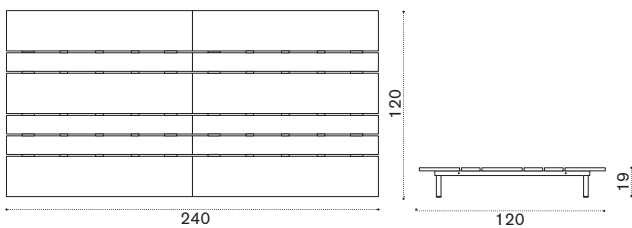

Ethi-Care

Calipso ^{NEW}

Module 120x120

Item	Description
 ● CPBAM1T1DG	Teak + alu. dark grey
 ● COVER660	Rain cover 121 x121xh34

 → 27  |  1 box 125X125X20H 30 Kg

Module 120x180

 ● CPBAM2T1DG	Teak + alu. dark grey
 ● COVER661	Rain cover 121 x 181 h34

 → 39,5  |  1 box 185X125X20H 48 Kg

Module 120x240

 ● CPBAM3T1DG	Teak + alu. dark grey
 ● COVER662	Rain cover 121 x241xh34

 → 54  |  1 box 245X125X20H 60 Kg

Calipso ^{NEW}

Ilaria Marelli
Collection composed of:
S module / L module
/ XL module / mattress
/ coffee table.