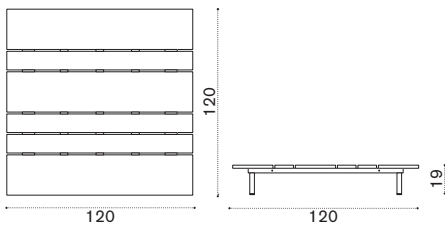

Calipso ^{NEW}

Module 120x120

Item	Description
● CPBAM1T1DG	Teak + alu. dark grey
● COVER660	Rain cover 121 x121xh34

→ 27 | 1 box 125X125X20H 30 Kg

Module 120x180

● CPBAM2T1DG	Teak + alu. dark grey
● COVER661	Rain cover 121 x 181 h34