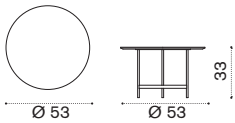

Calipso ^{NEW}

Coffee table Ø53 H33

Item

- ○ CPTCTH2DGLI
- ● CPTCTH2DGLEE
- ● CPTCTH2DGPSP

Description

- Dark grey + ice white
- Dark grey + brown
- Dark grey + acquamarina

1. ---
2. COVER65

Rain cover ý 55 x h33

→ 10 | 1 box 60X60X40H 12 Kg

Coffee table 140x65x25H

- ○ CPTCRM2DGLI
- ● CPTCRM2DGLEE

- Dark grey + ice white
- Dark grey + brown

1. ---
2. COVER66

Rain cover 141 x 66 h24