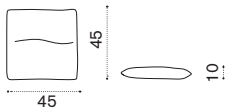

→ 1 | 1 box cushion 47X47X12H 2 Kg

Coffee table Ø53 H7

CPTCH1DGLI	Dark grey + ice white
CPTCH1DGLEE	Dark grey + brown
CPTCH1DGSPSP	Dark grey + acquamarina