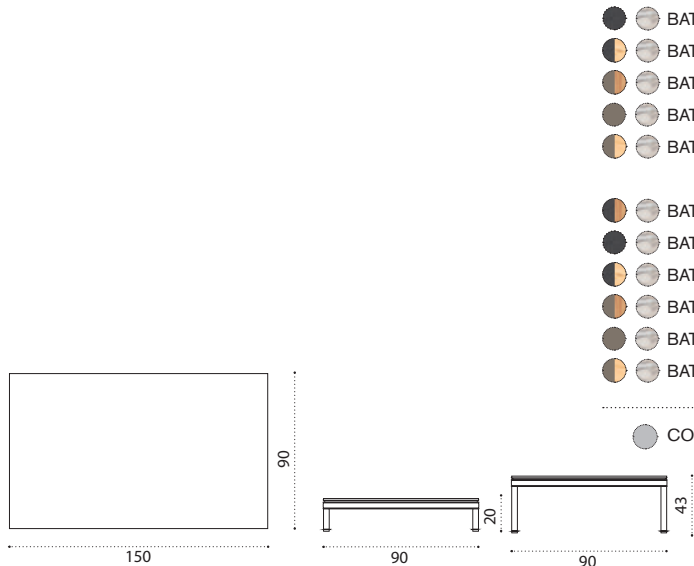

Coffee table 150x90

BATCRH1D69T1PTS	Alu. carbon/teak + travertino silver h20
BATCRH1D69PTS	Alu. carbon + travertino silver h20
BATCRH1D69APTS	Alu. carbon/accoya + travertino silver h20
BATCRH1D70T1PTS	Alu. silver/teak + travertino silver h20
BATCRH1D70PTS	Alu. silver + travertino silver h20
BATCRH1D70APTS	Alu. silver/accoya + travertino silver h20
BATCRH2D69T1PTS	Alu. carbon/teak + travertino silver h43
BATCRH2D69PTS	Alu. carbon + travertino silver h43
BATCRH2D69APTS	Alu. carbon/accoya + travertino silver h43
BATCRH2D70T1PTS	Alu. silver/teak + travertino silver h43
BATCRH2D70PTS	Alu. silver + travertino silver h43
BATCRH2D70APTS	Alu. silver/accoya + travertino silver h43

COVER721 Rain cover 151 x 91 h19

→ 45 | 1 box 152X92X22H 60 Kg / → 47 | 1 box 152X92X45H 62 Kg

Ethimo