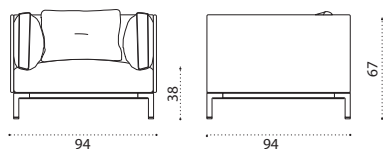

Yacht Collection ^{new}

/ Baia

Lounge armchair

Item	Description
BAPLD69T1TR13P	Alu. carbon/teak + linen-leather
BAPLD69T1PP5756	Alu. carbon/teak + navy/maiorca
BAPLD69T1PP56	Alu. carbon/teak + maiorca
BAPLD69TR13P	Alu. carbon + linen-leather
BAPLD69PP5756	Alu. carbon + navy/maiorca
BAPLD69PP56	Alu. carbon + maiorca
BAPLD69ATR13P	Alu. carbon/accoya + linen-leather
BAPLD69APP5756	Alu. carbon/accoya + navy/maiorca
BAPLD69APP56	Alu. carbon/accoya + maiorca
BAPLD70T1TR13P	Alu. silver/teak + linen-leather
BAPLD70T1PP5756	Alu. silver/teak + navy/maiorca
BAPLD70T1PP56	Alu. silver/teak + maiorca
BAPLD70TR13P	Alu. silver + linen-leather
BAPLD70PP5756	Alu. silver + navy/maiorca
BAPLD70PP56	Alu. silver + maiorca
BAPLD70ATR13P	Alu. silver/accoya + linen-leather
BAPLD70APP5756	Alu. silver/accoya + navy/maiorca
BAPLD70APP56	Alu. silver/accoya + maiorca

→ 32,5 | 1 box 96X96X70H 42 Kg

COVER705 Rain cover 97 x 95 h67

2 seater sofa