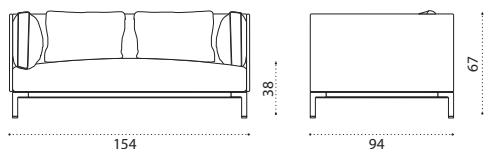

BAD2D69T1TR13P	Alu. carbon/teak + linen-leather
BAD2D69T1PP5756	Alu. carbon/teak + navy/maiorca
BAD2D69T1PP56	Alu. carbon/teak + maiorca
BAD2D69TR13P	Alu. carbon + linen-leather
BAD2D69PP5756	Alu. carbon + navy/maiorca
BAD2D69PP56	Alu. carbon + maiorca
BAD2D69ATR13P	Alu. carbon/accoya + linen-leather
BAD2D69APP5756	Alu. carbon/accoya + navy/maiorca
BAD2D69APP56	Alu. carbon/accoya + maiorca
BAD2D70T1TR13P	Alu. silver/teak + linen-leather
BAD2D70T1PP5756	Alu. silver/teak + navy/maiorca
BAD2D70T1PP56	Alu. silver/teak + maiorca
BAD2D70TR13P	Alu. silver + linen-leather
BAD2D70PP5756	Alu. silver + navy/maiorca
BAD2D70PP56	Alu. silver + maiorca
BAD2D70ATR13P	Alu. silver/accoya + linen-leather
BAD2D70APP5756	Alu. silver/accoya + navy/maiorca
BAD2D70APP56	Alu. silver/accoya + maiorca

→ 55 | 1 box 156X96X70H 70 Kg

COVER706 Rain cover 155 x 95 h67