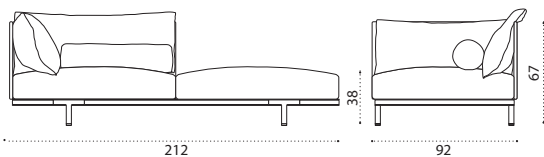

Yacht Collection ^{new}

/ Baia

Chaise longue module - Left

Item	Description
BACLS69T1TR13P	Alu. carbon/teak + linen-leather
BACLS69T1PP56	Alu. carbon/teak + maiorca
BACLS69TR13P	Alu. carbon + linen-leather
BACLS69PP56	Alu. carbon + maiorca
BACLS69ATR13P	Alu. carbon/accoya + linen-leather
BACLS69APP56	Alu. carbon/accoya + maiorca
BACLS70T1TR13P	Alu. silver/teak + linen-leather
BACLS70T1PP56	Alu. silver/teak + maiorca
BACLS70TR13P	Alu. silver + linen-leather
BACLS70PP56	Alu. silver + maiorca
BACLS70ATR13P	Alu. silver/accoya + linen-leather
BACLS70APP56	Alu. silver/accoya + maiorca

COVER712 Rain cover 213 x 95 h67

→ 69 | 1 box 94X214X70H 89 Kg