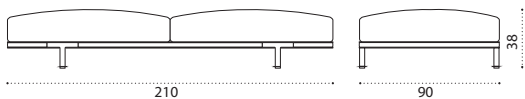

Yacht Collection ^{new} / Baia

Pouf 210x90

Item	Description
BAPUM2D69T1PP58	Alu. carbon/teak + cruise
BAPUM2D69T1PP56	Alu. carbon/teak + maiorca
BAPUM2D69T1PP57	Alu. carbon/teak + navy
BAPUM2D69T1TR13	Alu. carbon/teak + linen
BAPUM2D69PP58	Alu. carbon + cruise
BAPUM2D69PP56	Alu. carbon + maiorca
BAPUM2D69PP57	Alu. carbon + navy
BAPUM2D69TR13	Alu. carbon + linen
BAPUM2D69APP58	Alu. carbon/accoya + cruise
BAPUM2D69APP56	Alu. carbon/accoya + maiorca
BAPUM2D69APP57	Alu. carbon/accoya + navy
BAPUM2D69ATR13	Alu. carbon/accoya + linen
BAPUM2D70T1PP58	Alu. silver/teak + cruise
BAPUM2D70T1PP56	Alu. silver/teak + maiorca
BAPUM2D70T1PP57	Alu. silver/teak + navy
BAPUM2D70T1TR13	Alu. silver/teak + linen
BAPUM2D70PP58	Alu. silver + cruise
BAPUM2D70PP56	Alu. silver + maiorca
BAPUM2D70PP57	Alu. silver + navy
BAPUM2D70TR13	Alu. silver + linen
BAPUM2D70APP58	Alu. silver/accoya + cruise
BAPUM2D70APP56	Alu. silver/accoya + maiorca
BAPUM2D70APP57	Alu. silver/accoya + navy
BAPUM2D70ATR13	Alu. silver/accoya + linen
COVER719	Rain cover 211 x 91 h38

→ 40 | 1 box 212X92X40H 60 Kg

Outdoor Decor