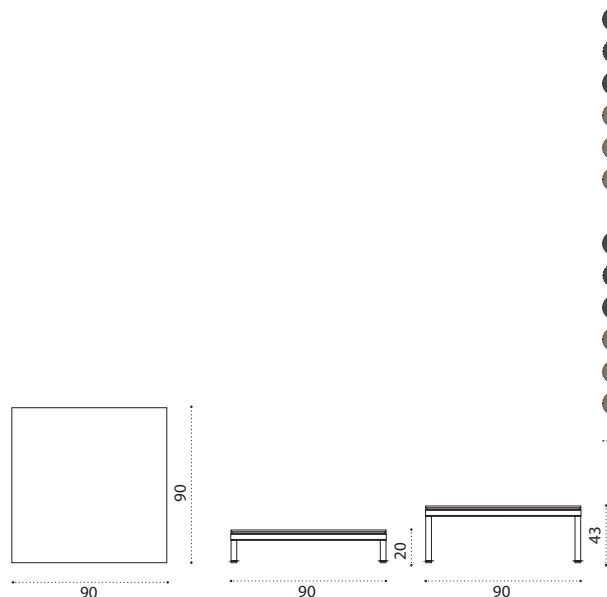

Yacht Collection ^{new} / Baia

Design: Christophe Pillet

Collection composed of:
loung armchair / sofa / modular sofa
/ daybed / sunbed / pouf / coffee table

Coffee table 90x90

Item	Description
BATCQH1D69T1PTS	Alu. carbon/teak + travertino silver h20
BATCQH1D69PTS	Alu. carbon + travertino silver h20
BATCQH1D69APTS	Alu. carbon/accoya + travertino silver h20
BATCQH1D70T1PTS	Alu. silver/teak + travertino silver h20
BATCQH1D70PTS	Alu. silver + travertino silver h20
BATCQH1D70APTS	Alu. silver/accoya + travertino silver h20
BATCQH2D69T1PTS	Alu. carbon/teak + travertino silver h43
BATCQH2D69PTS	Alu. carbon + travertino silver h43
BATCQH2D69APTS	Alu. carbon/accoya + travertino silver h43
BATCQH2D70T1PTS	Alu. silver/teak + travertino silver h43
BATCQH2D70PTS	Alu. silver + travertino silver h43
BATCQH2D70APTS	Alu. silver/accoya + travertino silver h43

COVER720 Rain cover 91 x 91 h19

→ 30 | 1 box 92X92X22H 40 Kg / → 32 | 1 box 92X92X45H 42 Kg