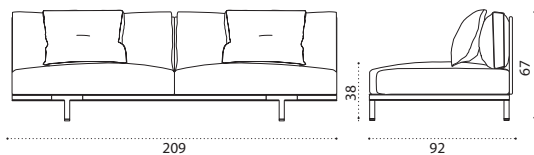

Yacht Collection ^{new} / Baia

Design: Christophe Pillet

Collection composed of:
loung armchair / sofa / modular sofa
/ daybed / sunbed / pouf / coffee table

XL Central module

Item	Description
BACD69T1TR13P	Alu. carbon/teak + linen-leather
BACD69T1PP56	Alu. carbon/teak + maiorca
BACD69TR13P	Alu. carbon + linen-leather
BACD69PP56	Alu. carbon + maiorca
BACD69ATR13P	Alu. carbon/accoya + linen-leather
BACD69APP56	Alu. carbon + maiorca
BACD70T1TR13P	Alu. silver/teak + linen-leather
BACD70T1PP56	Alu. silver/accoya + maiorca
BACD70TR13P	Alu. silver + linen-leather
BACD70PP56	Alu. silver/accoya + maiorca
BACD70ATR13P	Alu. silver/accoya + linen-leather
BACD70APP56	Alu. silver/accoya + maiorca

COVER711 Rain cover 211 x 95 h67

→ 58 | 1 box 211X94X70H 78 Kg

Chaise longue module - Right