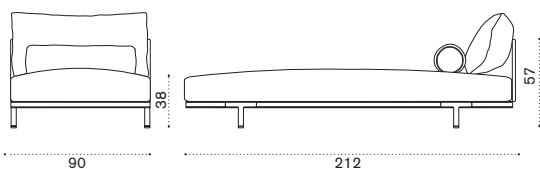

Yacht Collection ^{new} / Baia

Design: Christophe Pillet

Collection composed of:
loung armchair / sofa / modular sofa
/ daybed / sunbed / pouf / coffee table

Sunbed

Item	Description
BALED69T1TR13P	Alu. carbon/teak + linen-leather
BALED69T1PP5756	Alu. carbon/teak + navy/maiorca
BALED69T1PP5856	Alu. carbon/teak + cruise/maiorca
BALED69T1PP56	Alu. carbon/teak + maiorca
BALED69TR13P	Alu. carbon + linen-leather
BALED69PP5756	Alu. carbon + navy/maiorca
BALED69PP5856	Alu. carbon + cruise/maiorca
BALED69PP56	Alu. carbon + maiorca
BALED69ATR13P	Alu. carbon/accoya + linen-leather
BALED69APP5756	Alu. carbon/accoya + navy/maiorca
BALED69APP5856	Alu. carbon/accoya + cruise/maiorca
BALED69APP56	Alu. carbon/accoya + maiorca
BALED70T1TR13P	Alu. silver/teak + linen-leather
BALED70T1PP5756	Alu. silver/teak + navy/maiorca
BALED70T1PP5856	Alu. silver/teak + cruise/maiorca
BALED70T1PP56	Alu. silver/teak + maiorca
BALED70TR13P	Alu. silver + linen-leather
BALED70PP5756	Alu. silver + navy/maiorca
BALED70PP5856	Alu. silver + cruise/maiorca
BALED70PP56	Alu. silver + maiorca
BALED70ATR13P	Alu. silver/accoya + linen-leather
BALED70APP5756	Alu. silver/accoya + navy/maiorca
BALED70APP5856	Alu. silver/accoya + cruise/maiorca
BALED70APP56	Alu. silver/accoya + maiorca
COVER716	Rain cover 213 x 91 h58

→ 59 | 1 box 92X214X60H 79 Kg

Ethimo