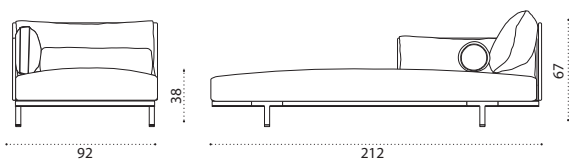

Yacht Collection ^{new} / Baia

Design: Christophe Pillet

Collection composed of:
loung armchair / sofa / modular sofa
/ daybed / sunbed / pouf / coffee table

Daybed - Right

Item	Description
BADBDD69T1TR13P	Alu. carbon/teak + linen-leather
BADBDD69T1PP5756	Alu. carbon/teak + navy/maiorca
BADBDD69T1PP5856	Alu. carbon/teak + cruise/maiorca
BADBDD69T1PP56	Alu. carbon/teak + maiorca
BADBDD69TR13P	Alu. carbon + linen-leather
BADBDD69PP5756	Alu. carbon + navy/maiorca
BADBDD69PP5856	Alu. carbon + cruise/maiorca
BADBDD69PP56	Alu. carbon + maiorca
BADBDD69ATR13P	Alu. carbon/accoya + linen-leather
BADBDD69APP5756	Alu. carbon/accoya + navy/maiorca
BADBDD69APP5856	Alu. carbon/accoya + cruise/maiorca
BADBDD69APP56	Alu. carbon/accoya + maiorca
BADBDD70T1TR13P	Alu. silver/teak + linen-leather
BADBDD70T1PP5756	Alu. silver/teak + navy/maiorca
BADBDD70T1PP5856	Alu. silver/teak + cruise/maiorca
BADBDD70T1PP56	Alu. silver/teak + maiorca
BADBDD70TR13P	Alu. silver + linen-leather
BADBDD70PP5756	Alu. silver + navy/maiorca
BADBDD70PP5856	Alu. silver + cruise/maiorca
BADBDD70PP56	Alu. silver + maiorca
BADBDD70ATR13P	Alu. silver/accoya + linen-leather
BADBDD70APP5756	Alu. silver/accoya + navy/maiorca
BADBDD70APP5856	Alu. silver/accoya + cruise/maiorca
BADBDD70APP56	Alu. silver/accoya + maiorca
COVER714	Rain cover 213 x 93 h67

→ 57 | 1 box 94X214X70H 77 Kg

Ethimo