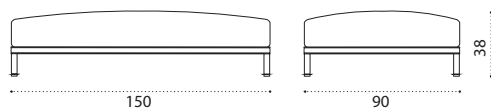

Yacht Collection ^{new} / Baia

Design: Christophe Pillet

Collection composed of:
loung armchair / sofa / modular sofa
/ daybed / sunbed / pouf / coffee table

Pouf 150x90

Item	Description
BAPUM1D69T1PP58	Alu. carbon/teak + cruise
BAPUM1D69T1PP56	Alu. carbon/teak + maiorca
BAPUM1D69T1PP57	Alu. carbon/teak + navy
BAPUM1D69T1TR13	Alu. carbon/teak + linen
BAPUM1D69PP58	Alu. carbon + cruise
BAPUM1D69PP56	Alu. carbon + maiorca
BAPUM1D69PP57	Alu. carbon + navy
BAPUM1D69TR13	Alu. carbon + linen
BAPUM1D69APP58	Alu. carbon/accoya + cruise
BAPUM1D69APP56	Alu. carbon/accoya + maiorca
BAPUM1D69APP57	Alu. carbon/accoya + navy
BAPUM1D69ATR13	Alu. carbon/accoya + linen
BAPUM1D70T1PP58	Alu. silver/teak + cruise
BAPUM1D70T1PP56	Alu. silver/teak + maiorca
BAPUM1D70T1PP57	Alu. silver/teak + navy
BAPUM1D70T1TR13	Alu. silver/teak + linen
BAPUM1D70PP58	Alu. silver + cruise
BAPUM1D70PP56	Alu. silver + maiorca
BAPUM1D70PP57	Alu. silver + navy
BAPUM1D70TR13	Alu. silver + linen
BAPUM1D70APP58	Alu. silver/accoya + cruise
BAPUM1D70APP56	Alu. silver/accoya + maiorca
BAPUM1D70APP57	Alu. silver/accoya + navy
BAPUM1D70ATR13	Alu. silver/mahogany + linen
COVER718	Rain cover 151 x 91 h38

→ 30 | 1 box 152X92X40H 45 Kg

Ethimo