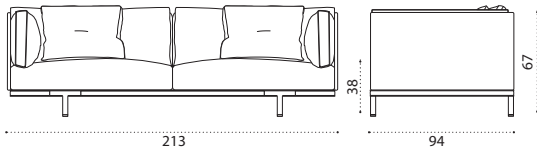

Yacht Collection ^{new} / Baia

Design: Christophe Pillet

Collection composed of:
loung armchair / sofa / modular sofa
/ daybed / sunbed / pouf / coffee table

XL sofa

→ 69 | 1 box 215X96X70H 89 Kg

Item	Description
BAD3D69T1TR13P	Alu. carbon/teak + linen-leather
BAD3D69T1PP5756	Alu. carbon/teak + navy/majorca
BAD3D69T1PP56	Alu. carbon/teak + maiorca
BAD3D69TR13P	Alu. carbon + linen-leather
BAD3D69PP5756	Alu. carbon + navy/majorca
BAD3D69PP56	Alu. carbon + maiorca
BAD3D69ATR13P	Alu. carbon/accoya + linen-leather
BAD3D69APP5756	Alu. carbon/accoya + navy/majorca
BAD3D69APP56	Alu. carbon/accoya + maiorca
BAD3D70T1TR13P	Alu. silver/teak + linen-leather
BAD3D70T1PP5756	Alu. silver/teak + navy/majorca
BAD3D70T1PP56	Alu. silver/teak + maiorca
BAD3D70TR13P	Alu. silver + linen-leather
BAD3D70PP5756	Alu. silver + navy/majorca
BAD3D70PP56	Alu. silver + maiorca
BAD3D70ATR13P	Alu. silver/accoya + linen-leather
BAD3D70APP5756	Alu. silver/accoya + navy/majorca
BAD3D70APP56	Alu. silver/accoya + maiorca

COVER707 Rain cover 216 x 95 h67

Corner module