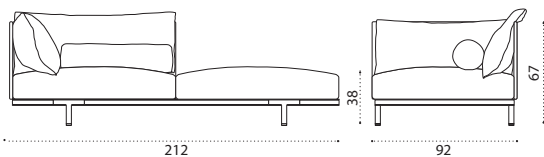

COVER713 Rain cover 213 x 95 h67

→ 69 | 1 box 94X214X70H 89 Kg

Yacht Collection ^{new} / Baia

Chaise longue module - Left

Item	Description
BACLS69T1TR13P	Alu. carbon/teak + linen-leather
BACLS69T1PP56	Alu. carbon/teak + maiorca
BACLS69TR13P	Alu. carbon + linen-leather
BACLS69PP56	Alu. carbon + maiorca
BACLS69ATR13P	Alu. carbon/accoya + linen-leather
BACLS69APP56	Alu. carbon/accoya + maiorca
BACLS70T1TR13P	Alu. silver/teak + linen-leather
BACLS70T1PP56	Alu. silver/teak + maiorca
BACLS70TR13P	Alu. silver + linen-leather
BACLS70PP56	Alu. silver + maiorca
BACLS70ATR13P	Alu. silver/accoya + linen-leather
BACLS70APP56	Alu. silver/accoya + maiorca

COVER712 Rain cover 213 x 95 h67

→ 69 | 1 box 94X214X70H 89 Kg

Yacht Collection ^{new} / Baia

Design: Christophe Pillet

Collection composed of:
loung armchair / sofa / modular sofa
/ daybed / sunbed / pouf / coffee table