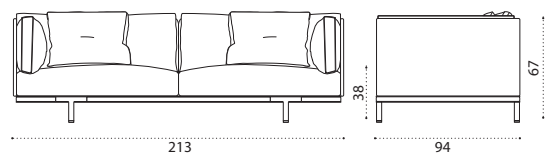

→ 55 | 1 box 156X96X70H 70 Kg

COVER706 Rain cover 155 x 95 h67

Yacht Collection ^{new} / Baia

Design: Christophe Pillet

Collection composed of:
loung armchair / sofa / modular sofa
/ daybed / sunbed / pouf / coffee table

XL sofa

→ 69 | 1 box 215X96X70H 89 Kg

Item	Description
BAD3D69T1TR13P	Alu. carbon/teak + linen-leather
BAD3D69T1PP5756	Alu. carbon/teak + navy/majorca
BAD3D69T1PP56	Alu. carbon/teak + maiorca
BAD3D69TR13P	Alu. carbon + linen-leather
BAD3D69PP5756	Alu. carbon + navy/majorca
BAD3D69PP56	Alu. carbon + maiorca
BAD3D69ATR13P	Alu. carbon/accoya + linen-leather
BAD3D69APP5756	Alu. carbon/accoya + navy/majorca
BAD3D69APP56	Alu. carbon/accoya + maiorca
BAD3D70T1TR13P	Alu. silver/teak + linen-leather
BAD3D70T1PP5756	Alu. silver/teak + navy/majorca
BAD3D70T1PP56	Alu. silver/teak + maiorca
BAD3D70TR13P	Alu. silver + linen-leather
BAD3D70PP5756	Alu. silver + navy/majorca
BAD3D70PP56	Alu. silver + maiorca
BAD3D70ATR13P	Alu. silver/accoya + linen-leather
BAD3D70APP5756	Alu. silver/accoya + navy/majorca
BAD3D70APP56	Alu. silver/accoya + maiorca