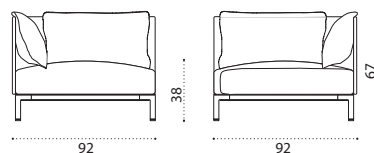

→ 36 | 1 box 94X94X70H 46 Kg

BAAUD69T1TR13P	Alu. carbon/teak + linen-leather
BAAUD69T1PP56	Alu. carbon/teak + maiorca
BAAUD69TR13P	Alu. carbon + linen-leather
BAAUD69PP56	Alu. carbon + maiorca
BAAUD69ATR13P	Alu. carbon/accoya + linen-leather
BAAUD69APP56	Alu. carbon/teak + maiorca
BAAUD70T1TR13P	Alu. silver/teak + linen-leather
BAAUD70T1PP56	Alu. silver/teak + maiorca
BAAUD70TR13P	Alu. silver + linen-leather
BAAUD70PP56	Alu. silver + maiorca
BAAUD70ATR13P	Alu. silver/accoya + linen-leather
BAAUD70APP56	Alu. silver/accoya + maiorca

COVER708 Rain cover 95 x 95 h67