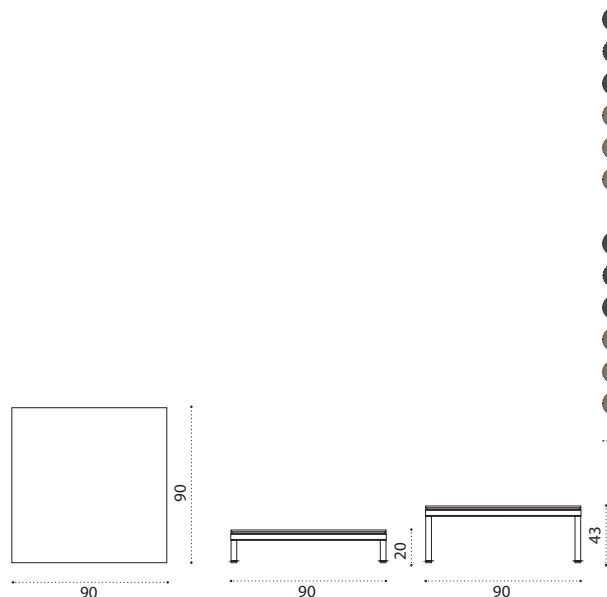

→ 40 | 1 box 212X92X40H 60 Kg

Outdoor Decor

Yacht Collection ^{new} / Baia

Design: Christophe Pillet

Collection composed of:
loung armchair / sofa / modular sofa
/ daybed / sunbed / pouf / coffee table

Coffee table 90x90