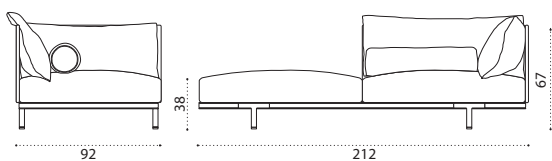

BACLDD69T1TR13P	Alu. carbon/teak + linen-leather
BACLDD69T1PP56	Alu. carbon/teak + maiorca
BACLDD69TR13P	Alu. carbon + linen-leather
BACLDD69PP56	Alu. carbon + maiorca
BACLDD69ATR13P	Alu. carbon/accoya + linen-leather
BACLDD69APP56	Alu. carbon/accoya + maiorca
BACLDD70T1TR13P	Alu. silver/teak + linen-leather
BACLDD70T1PP56	Alu. silver/teak + maiorca
BACLDD70TR13P	Alu. silver + linen-leather
BACLDD70PP56	Alu. silver + maiorca
BACLDD70ATR13P	Alu. silver/accoya + linen-leather
BACLDD70APP56	Alu. silver/accoya + maiorca

COVER713 Rain cover 213 x 95 h67

→ 69 | 1 box 94X214X70H 89 Kg

Ethimo