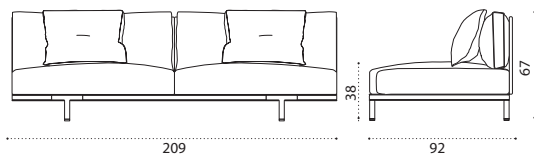

COVER710 Rain cover 213 x 95 h67

Yacht Collection ^{new} / Baia

Design: Christophe Pillet

Collection composed of:
loung armchair / sofa / modular sofa
/ daybed / sunbed / pouf / coffee table

XL Central module