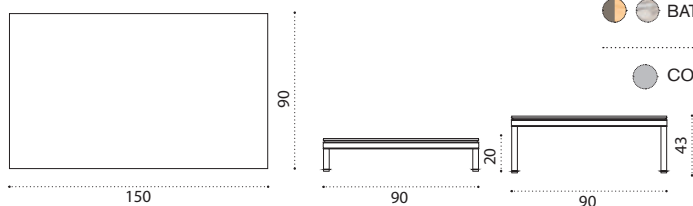

BATCRH1D69T1PTS	Alu. carbon/teak + travertino silver h20
BATCRH1D69PTS	Alu. carbon + travertino silver h20
BATCRH1D69APTS	Alu. carbon/accoya + travertino silver h20
BATCRH1D70T1PTS	Alu. silver/teak + travertino silver h20
BATCRH1D70PTS	Alu. silver + travertino silver h20
BATCRH1D70APTS	Alu. silver/accoya + travertino silver h20
BATCRH2D69T1PTS	Alu. carbon/teak + travertino silver h43
BATCRH2D69PTS	Alu. carbon + travertino silver h43
BATCRH2D69APTS	Alu. carbon/accoya + travertino silver h43
BATCRH2D70T1PTS	Alu. silver/teak + travertino silver h43
BATCRH2D70PTS	Alu. silver + travertino silver h43
BATCRH2D70APTS	Alu. silver/accoya + travertino silver h43

COVER721 Rain cover 151 x 91 h19

→ 45 | 1 box 152X92X22H 60 Kg / → 47 | 1 box 152X92X45H 62 Kg

Ethimo