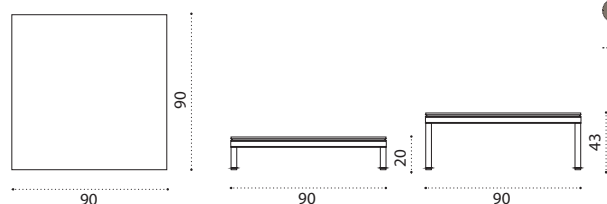

Yacht Collection ^{new} / Baia

Design: Christophe Pillet

Collection composed of:
loung armchair / sofa / modular sofa
/ daybed / sunbed / pouf / coffee table

Coffee table 90x90

Item	Description
BATCQH1D69T1PTS	Alu. carbon/teak + travertino silver h20
BATCQH1D69PTS	Alu. carbon + travertino silver h20
BATCQH1D69APTS	Alu. carbon/accoya + travertino silver h20
BATCQH1D70T1PTS	Alu. silver/teak + travertino silver h20
BATCQH1D70PTS	Alu. silver + travertino silver h20
BATCQH1D70APTS	Alu. silver/accoya + travertino silver h20
BATCQH2D69T1PTS	Alu. carbon/teak + travertino silver h43
BATCQH2D69PTS	Alu. carbon + travertino silver h43
BATCQH2D69APTS	Alu. carbon/accoya + travertino silver h43
BATCQH2D70T1PTS	Alu. silver/teak + travertino silver h43
BATCQH2D70PTS	Alu. silver + travertino silver h43
BATCQH2D70APTS	Alu. silver/accoya + travertino silver h43

COVER720 Rain cover 91 x 91 h19

→ 30 | 1 box 92X92X22H 40 Kg / → 32 | 1 box 92X92X45H 42 Kg

Coffee table 150x90