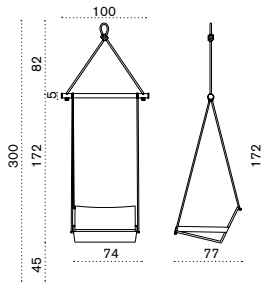

COVER309	Rain cover 52 x 52 h40
----------	------------------------

Rectangular coffee table 100x70

→ 16 | 1 box 77X106X47H 21 Kg

AATCRB51T1	Veranda, teak
------------	---------------

COVER310	Rain cover 102 x 72 h40
----------	-------------------------

Allaperto Veranda

Hanging armchair

Item

Description

 AAPLAS51T1WN	Veranda, rattan
 COVER637	Rain cover swing

 → 19  |  3 boxes 1X 85X90X55H 10 Kg + 1X 150X85X6H 9 Kg + 1X 110x10x10H 4 Kg

Complementary cushions