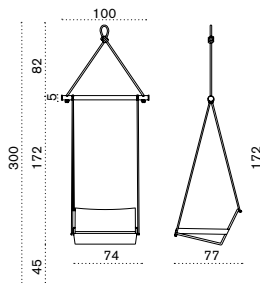

Sunbed

Item

Description

- AALES51T5W20 Mountain, Bark

- AACULEAW39 Mattress, espresso
- AACULBA31 Cushion, lumbar, red navajo/velvet blue
- COVER315 Rain cover 207 x 82 h34

→ 37 | 1 box 85X210X22H 49 Kg

Lounge bed with curtain

- AAALB51T5W20 Mountain, Bark

- AACUALAW39 2 Mattresses, espresso
- AACULBA31 Cushion, lumbar, red navajo/velvet blue

→ 114 | 3 boxes 2X 85X210X22H 45 Kg + 1X 177X215X15H 50,5 Kg

Hanging armchair

- AAPLAS51T5W20 Mountain, pickled teak

- AACULBA31 Cushion, lumbar, red navajo/velvet blue
- COVER637 Rain cover swing

→ 19 | 3 boxes 1X 85X90X55H 10 Kg + 1X 150X85X6H 9 Kg + 1X 110x10x10H 4 Kg

Free-standing outdoor swings

- AA2ACS51T5W20 Coffee brown frame + 2 swings Mountain

- AACULBA31 Cushion, lumbar, red navajo/velvet blue
- COVER637X2 Rain cover swing 2 pcs

→ 74 | 6 boxes 2X 85X90X55H 10 Kg + 2X 150X85X6H 9 Kg + 1X 112X216X20H 40 Kg + 1X 273X16X12H 15 Kg