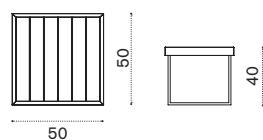

FSC™ certified product

Lounge armchair

→ 14 | 1 box 86X89X82H 22,5 Kg

Item	Description
------	-------------

- | | | |
|--|--------------|------------------------|
| | AAPLS51T1RFG | Nautic, rope |
| | COVER307 | Rain cover 81 x 82 h70 |

2 seater sofa

→ 21 | 1 box 86X133X82H 37 Kg

- | | | |
|--|--------------|-------------------------|
| | AAD2S51T1RFG | Nautic, rope |
| | COVER308 | Rain cover 126 x 82 h70 |

Square coffee table 50x50

→ 9 | 1 box 57X57X47H 10 Kg