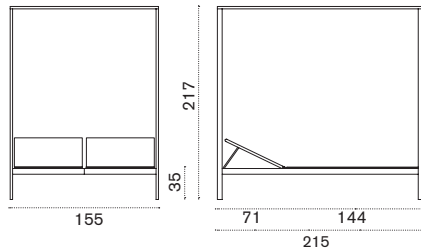

FSC™ certified product

Sunbed

→ 37 | 1 box 85X210X22H 45 Kg

Item

Description

- AALES51T5E37 Urban, cappuccino
- COVER315 Rain cover 207 x 82 h34

Lounge bed with curtain

→ 114 | 3 boxes 2X 85X210X22H 45 Kg + 1X 177X215X15H 50,5 Kg