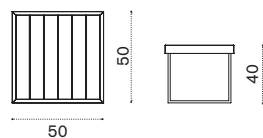

→ 9 | 1 box 57X57X47H 10 Kg

- AATCQB51T5 Urban, pickled teak
- COVER309 Rain cover 52 x 52 h40