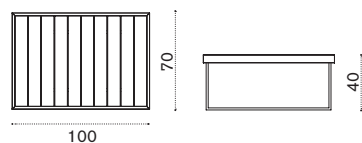

Rectangular coffee table 100x70

→ 16 | 1 box 77X106X47H 21 Kg

- AATCRB51T5 Urban, pickled teak
- COVER310 Rain cover 102 x 72 h40