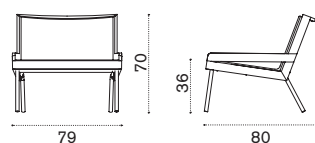

FSC™ certified product

Lounge armchair

→ 14 | 1 box 86X89X82H 22,5 Kg

Item	Description
------	-------------

- | | | |
|--|--------------|------------------------|
| | AAPLS51T1RFG | Nautic, rope |
| | COVER307 | Rain cover 81 x 82 h70 |

2 seater sofa

→ 21 | 1 box 86X133X82H 37 Kg

- | | | |
|--|--------------|-------------------------|
| | AAD2S51T1RFG | Nautic, rope |
| | COVER308 | Rain cover 126 x 82 h70 |

Square coffee table 50x50

→ 9 | 1 box 57X57X47H 10 Kg