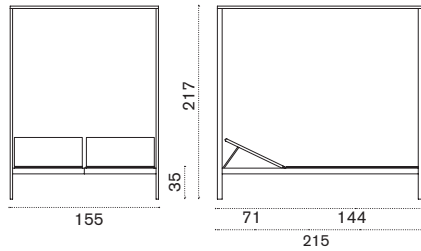

Lounge bed with curtain

- AAALB51T5W20 Mountain, Bark

- AACUALAW39 2 Mattresses, espresso
- AACULBA31 Cushion, lumbar, red navajo/velvet blue

→ 114 | 3 boxes 2X 85X210X22H 45 Kg + 1X 177X215X15H 50,5 Kg

Hanging armchair