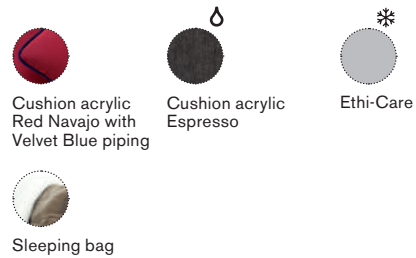

– Mountain

Material - Etwick version

Accessories

– Nautic

Material

Cushion

Cushion

Rain cover