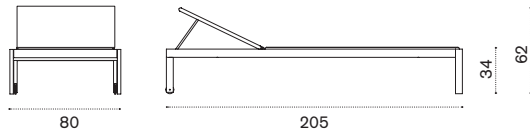

Allaperto Urban

Design: Matteo Thun & Antonio Rodriguez

Collection composed of: lounge armchair / 2 seater sofa / square and rectangular coffee table / sunbed / lounge bed.

FSC™ certified product

Sunbed

→ 37 | 1 box 85X210X22H 45 Kg

Item

Description

- AALES51T5E37 Urban, cappuccino
- COVER315 Rain cover 207 x 82 h34