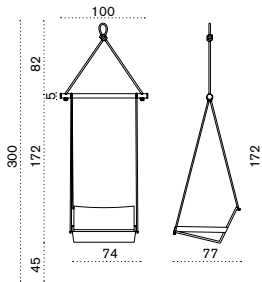

2 seater sofa

→ 21 | 1 box 86X133X82H 37 Kg

- | | | |
|--|--------------|-------------------------|
| | AAD2S51T1RFG | Nautic, rope |
| | COVER308 | Rain cover 126 x 82 h70 |

Square coffee table 50x50

→ 9 | 1 box 57X57X47H 10 Kg

- | | | |
|--|------------|------------------------|
| | AATCQB51T1 | Mountain, tartan, teak |
| | COVER309 | Rain cover 52 x 52 h40 |

Rectangular coffee table 100x70

→ 16 | 1 box 77X106X47H 21 Kg

- | | | |
|--|------------|-------------------------|
| | AATCRB51T1 | Mountain, tartan, teak |
| | COVER310 | Rain cover 102 x 72 h40 |

Ethimo

Allaperto Nautic

Hanging armchair

Item

Description

- AAPLAS51T1RFG Nautic, rope

- COVER637 Rain cover swing

→ 19 | 3 boxes 1X 85X90X55H 10 Kg + 1X 150X85X6H 9 Kg + 1X 110x10x10H 4 Kg