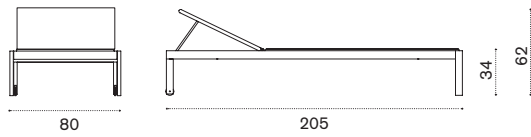

Sunbed

Item

Description

- AALES51T5W20 Mountain, Bark

- AACULEAW39 Mattress, espresso
- AACULBA31 Cushion, lumbar, red navajo/velvet blue
- COVER315 Rain cover 207 x 82 h34

→ 37 | 1 box 85X210X22H 49 Kg