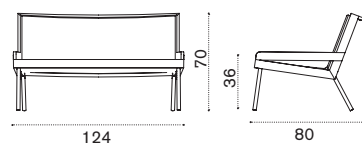

FSC™ certified product

Lounge armchair

→ 14 | 1 box 86X89X82H 22,5 Kg

Item	Description
------	-------------

- | | | |
|--|--------------|------------------------|
| | AAPLS51T1RFG | Nautic, rope |
| | COVER307 | Rain cover 81 x 82 h70 |

2 seater sofa

→ 21 | 1 box 86X133X82H 37 Kg

- | | | |
|--|--------------|-------------------------|
| | AAD2S51T1RFG | Nautic, rope |
| | COVER308 | Rain cover 126 x 82 h70 |

Square coffee table 50x50

→ 9 | 1 box 57X57X47H 10 Kg