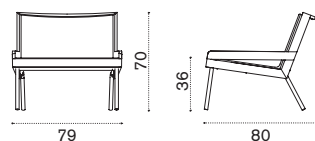

-  AACULBA31 Cushion, lumbar, red navajo/velvet blue
-  COVER637X2 Rain cover swing 2 pcs

 → 74  |  6 boxes 2X 85X90X55H 10 Kg + 2X 150X85X6H 9 Kg + 1X 112X216X20H 40 Kg + 1X 273X16X12H 15 Kg

Allaperto Mountain Tartan

Collection composed of: lounge armchair / 2 seater sofa / square and rectangular coffee table.

FSC™ certified product

Design: Matteo Thun & Antonio Rodriguez

Lounge armchair

→ 14 | 1 box 86X89X82H 21,5 Kg