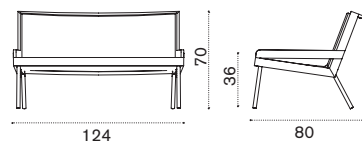

→ 21 | 1 box 86X133X82H 37 Kg

- AAD2S51T5E37 Urban, cappuccino
- COVER308 Rain cover 126 x 82 h70

Square coffee table 50x50