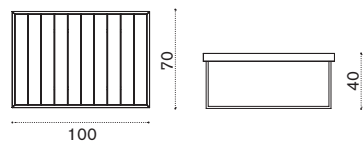

→ 16 | 1 box 77X106X47H 21 Kg

AATCRB51T1	Veranda, teak

COVER310	Rain cover 102 x 72 h40