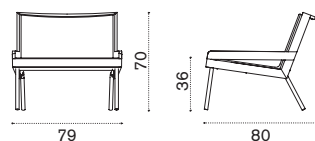

- AACULBM2A101 50x30, thin stripes green/white piping green
- AACULBM2A106 50x30, thin stripes blue/white piping blue
- AACULBM2A119 50x30, thin stripes red/white piping red

→ 0,5

Allaperto Veranda

Design: Matteo Thun & Antonio Rodriguez

Collection composed of: lounge armchair
/ square and rectangular coffee table
/ hanging armchair.

FSC™ certified product

Lounge armchair

→ 14 | 1 box 86X89X82H 25,5 Kg

Item	Description
------	-------------