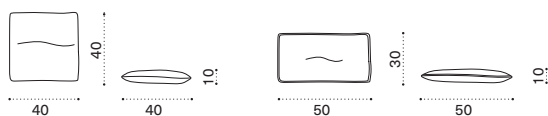

Complementary cushions

- AACUDEQA102 40x40, classic green piping white
- AACUDEQA103 40x40, wide stripes classic green/white
- AACUDEQA104 40x40, red piping white
- AACUDEQA105 40x40, wide stripes red/white
- AACUDEQA107 40x40, blue navy piping white
- AACUDEQA108 40x40, wide stripes blue navy/white

- AACULBM2A101 50x30, thin stripes green/white piping green
- AACULBM2A106 50x30, thin stripes blue/white piping blue
- AACULBM2A119 50x30, thin stripes red/white piping red