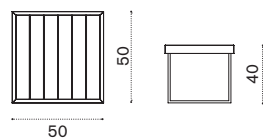

→ 9 | 1 box 57X57X47H 10 Kg

	AATCQB51T5	Mountain, pickled teak
	COVER309	Rain cover 52 x 52 h40