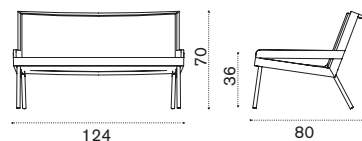

→ 21 | 1 box 86X133X82H 37 Kg

	AAD2S51T5W20	Mountain, Bark
	AACUSED2AW39	Cushion, seat, espresso
	AACULBA31	Cushion, lumbar, red navajo/velvet blue
	AASBPPMA	Sleeping bag
	COVER308	Rain cover 126 x 82 h70

Square coffee table 50x50