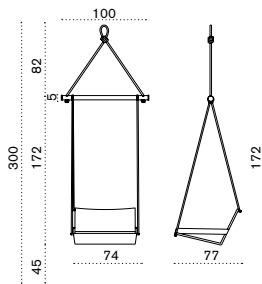

COVER309	Rain cover 52 x 52 h40
----------	------------------------

Rectangular coffee table 100x70

→ 16 | 1 box 77X106X47H 21 Kg

AATCRB51T1	Veranda, teak
------------	---------------

COVER310	Rain cover 102 x 72 h40
----------	-------------------------

Allaperto Veranda

Hanging armchair

Item

Description

	AAPLAS51T1WN	Veranda, rattan
	COVER637	Rain cover swing

 → 19  |  3 boxes 1X 85X90X55H 10 Kg + 1X 150X85X6H 9 Kg + 1X 110x10x10H 4 Kg

Complementary cushions