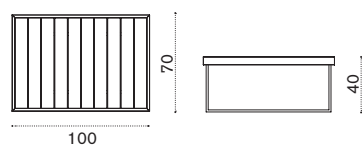

Rectangular coffee table 100x70

→ 16 | 1 box 77X106X47H 21 Kg

	AATCRB51T5	Mountain, pickled teakin
	COVER310	Rain cover 102 x 72 h40