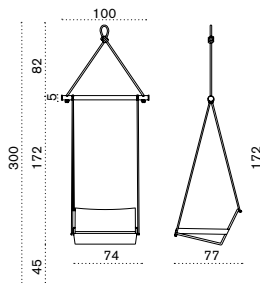

Sunbed

Item

Description

- AALES51T5W20 Mountain, Bark

- AACULEAW39 Mattress, espresso
- AACULBA31 Cushion, lumbar, red navajo/velvet blue
- COVER315 Rain cover 207 x 82 h34

→ 37 1 box 85X210X22H 49 Kg

Lounge bed with curtain

- AAALB51T5W20 Mountain, Bark

- AACUALAW39 2 Mattresses, espresso
- AACULBA31 Cushion, lumbar, red navajo/velvet blue

→ 114 3 boxes 2X 85X210X22H 45 Kg + 1X 177X215X15H 50,5 Kg

Hanging armchair

- AAPLAS51T5W20 Mountain, pickled teak

- AACULBA31 Cushion, lumbar, red navajo/velvet blue
- COVER637 Rain cover swing

→ 19 3 boxes 1X 85X90X55H 10 Kg + 1X 150X85X6H 9 Kg + 1X 110x10x10H 4 Kg

Free-standing outdoor swings

- AA2ACS51T5W20 Coffee brown frame + 2 swings Mountain

- AACULBA31 Cushion, lumbar, red navajo/velvet blue
- COVER637X2 Rain cover swing 2 pcs

→ 74 6 boxes 2X 85X90X55H 10 Kg + 2X 150X85X6H 9 Kg + 1X 112X216X20H 40 Kg + 1X 273X16X12H 15 Kg