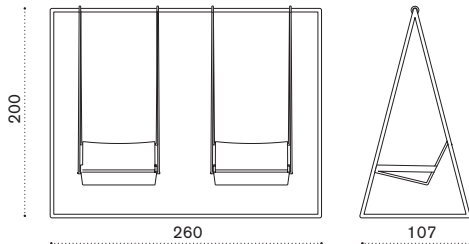

Free-standing outdoor swings