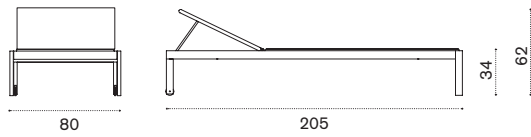

Sunbed

Item

Description

- AALES51T5W20 Mountain, Bark

- AACULEAW39 Mattress, espresso
- AACULBA31 Cushion, lumbar, red navajo/velvet blue
- COVER315 Rain cover 207 x 82 h34

→ 37 1 box 85X210X22H 49 Kg