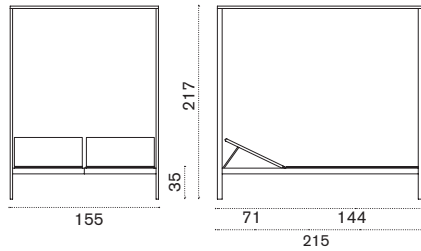

Lounge bed with curtain

- AAALB51T5W20 Mountain, Bark

- AACUALAW39 2 Mattresses, espresso
- AACULBA31 Cushion, lumbar, red navajo/velvet blue

→ 114 3 boxes 2X 85X210X22H 45 Kg + 1X 177X215X15H 50,5 Kg

Hanging armchair