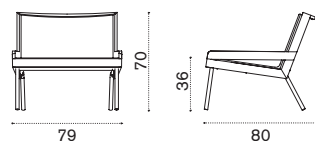

Allaperto Mountain

Design: Matteo Thun & Antonio Rodriguez

Matteo Thun & Antonio Rodriguez
Collection composed of: lounge armchair / 2 seater sofa / square and rectangular coffee table / sunbed / lounge bed / hanging armchair / free-standing outdoor swings.

FSC™ certified product

Lounge armchair

→ 14 | 1 box 89X86X82H 25,5 Kg

Item	Description

	AAPLS51T5W20	Mountain, Bark
	AACUSEPLAW39	Cushion, seat, espresso
	AACULBA31	Cushion, lumbar, red navajo/velvet blue
	AASBPPMA	Sleeping bag
	COVER307	Rain cover 81 x 82 h70

2 seater sofa