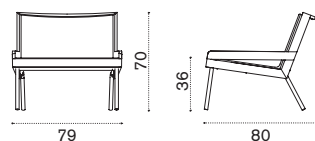

-  AACULBA31 Cushion, lumbar, red navajo/velvet blue
-  COVER637X2 Rain cover swing 2 pcs

 → 74   6 boxes 2X 85X90X55H 10 Kg + 2X 150X85X6H 9 Kg + 1X 112X216X20H 40 Kg + 1X 273X16X12H 15 Kg

Allaperto Mountain Tartan

Collection composed of: lounge armchair / 2 seater sofa / square and rectangular coffee table.

FSC™ certified product

Design: Matteo Thun & Antonio Rodriguez

Lounge armchair

→ 14 | 1 box 86X89X82H 21,5 Kg