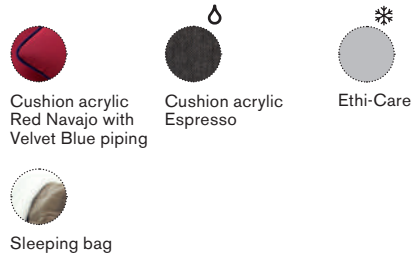

Accessories