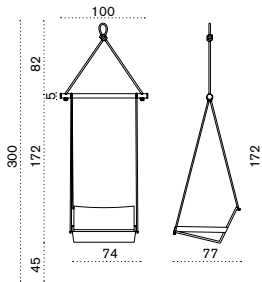

2 seater sofa

→ 21 | 1 box 86X133X82H 37 Kg

- | | |
|--------------|-------------------------|
| AAD2S51T1RFG | Nautic, rope |
| COVER308 | Rain cover 126 x 82 h70 |

Square coffee table 50x50

→ 9 | 1 box 57X57X47H 10 Kg

- | | |
|-----------|------------------------|
| AATQB51T1 | Mountain, tartan, teak |
| COVER309 | Rain cover 52 x 52 h40 |

Rectangular coffee table 100x70

→ 16 | 1 box 77X106X47H 21 Kg

- | | |
|------------|-------------------------|
| AATCRB51T1 | Mountain, tartan, teak |
| COVER310 | Rain cover 102 x 72 h40 |

Ethimo

Allaperto Nautic

Hanging armchair

Item

Description

- AAPLAS51T1RFG Nautic, rope

- COVER637 Rain cover swing

→ 19 | 3 boxes 1X 85X90X55H 10 Kg + 1X 150X85X6H 9 Kg + 1X 110x10x10H 4 Kg