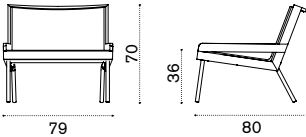

Lounge armchair

Item Description

- AAPLS43M3RTW   Camping chic, white + turquoise
- AACUPLPPVA   Cushion (seat+back), lime
- COVER307   Rain cover 81 x 82 h70