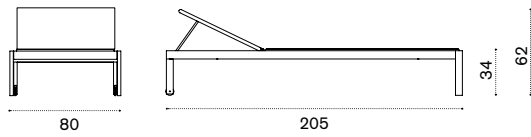

Sunbed

Item

Description

- AALES51T5W20
  Mountain, Bark

- AACULEA39
  Mattress, espresso
- AACULBA31
  Cushion, lumbar, red navajo/velvet blue
- COVER315
  Rain cover 207 x 82 h34

Lounge bed with curtain

- AAALB51T5W20
  Mountain, Bark

- AACUALA39
  2 Mattresses, espresso
- AACULBA31
  Cushion, lumbar, red navajo/velvet blue

Hanging armchair ^{NEW}

- AAPLAS51T5W20
  Mountain, pickled teak

Free-standing outdoor swings ^{NEW}

- AA2ACS51T5W20
  Coffee brown frame + 2 swings Mountain