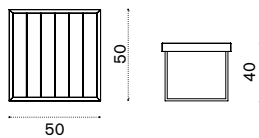

→ 9

AATCQB51T1	Nautic, teak
COVER309	Rain cover 52 x 52 h40