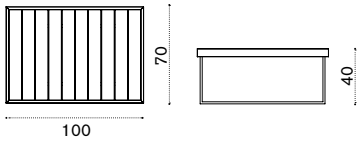

Rectangular coffee table 100x70

●● AAD2S51T5E37 Urban, cappuccino

● COVER308 Rain cover 126 x 82 h70

→ 16

Sunbed

●●● AALES51T5E37 Urban, cappuccino

● COVER315 Rain cover 207 x 82 h34