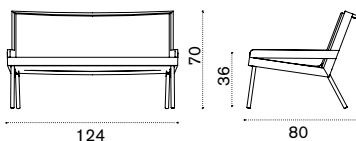

→ 214

AAD2S51T5E37

Urban, cappuccino

COVER308

Rain cover 126 x 82 h70

Ethimo