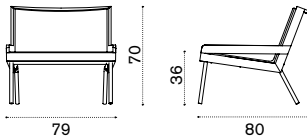

Allaperto Mountain

Matteo Thun & Antonio Rodriguez
Collection composed of: lounge armchair
/ 2 seater sofa / square and rectangular
coffee table / sunbed / lounge bed / hanging
armchair / free-standing outdoor swings.

Lounge armchair

→ 14

Item

Description

- AAPLS51T5W20 Mountain, Bark

- AACUSEPLA39 Cushion, seat, espresso
- AACULBA31 Cushion, lumbar, red navajo/velvet blue
- AASBPPMA Sleeping bag
- COVER307 Rain cover 81 x 82 h70

2 seater sofa