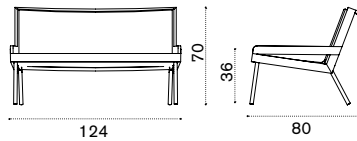

### Lounge armchair

→ 14

Item	Description
------	-------------

- |              |                        |
|--------------|------------------------|
| AAPLS51T1RFG | Nautic, rope           |
| COVER307     | Rain cover 81 x 82 h70 |

### 2 seater sofa

→ 21

- |             |                         |
|-------------|-------------------------|
| AAD2S5T1RFG | Nautic, rope            |
| COVER308    | Rain cover 126 x 82 h70 |