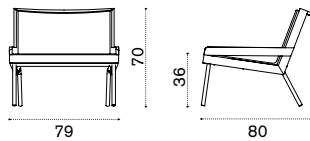

Allaperto

Nautic ^{NEW}

Matteo Thun & Antonio Rodriguez
Collection composed of: lounge armchair
/ 2 seater sofa / square and rectangular
coffee table / sunbed / lounge bed / hanging
armchair / free-standing outdoor swings.

Lounge armchair

→ 14

Item	Description

AAPLS51T1RFG	Nautic, rope
COVER307	Rain cover 81 x 82 h70

2 seater sofa