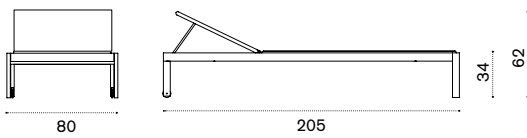

Square coffee table 50x50

●● AAPLS51T5E37 Urban, cappuccino

● COVER307 Rain cover 81 x 82 h70

→ 9

Rectangular coffee table 100x70

●● AAD2S51T5E37 Urban, cappuccino

● COVER308 Rain cover 126 x 82 h70

→ 16

Sunbed

●●● AALES51T5E37 Urban, cappuccino

● COVER315 Rain cover 207 x 82 h34

→ 37

Lounge bed with curtain

●●● AAALB51T5E37 Urban, cappuccino