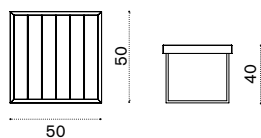

→ 9

- AATCQB51T1
  Mountain, teak
- COVER309
  Rain cover 52 x 52 h40