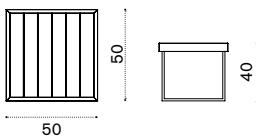

→ 9

- AATCQB51T5 Mountain, pickled teak

- COVER309 Rain cover 52 x 52 h40