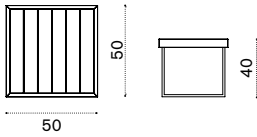

Square coffee table 50x50

●● AAPLS51T5E37 Urban, cappuccino

● COVER307 Rain cover 81 x 82 h70