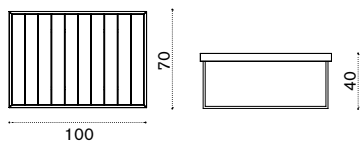

→ 16

- AATCRB51T1
  Veranda, teak
- COVER310
  Rain cover 102 x 72 h40