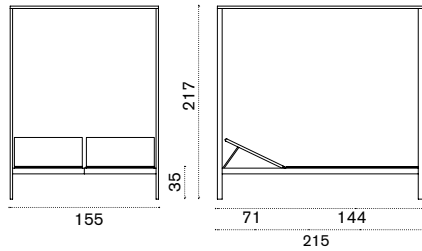

Lounge bed with curtain

- AAALB51T5W20
  Mountain, Bark

- AACUALA39
  2 Mattresses, espresso
- AACULBA31
  Cushion, lumbar, red navajo/velvet blue

Hanging armchair ^{NEW}

- AAPLAS51T5W20
  Mountain, pickled teak