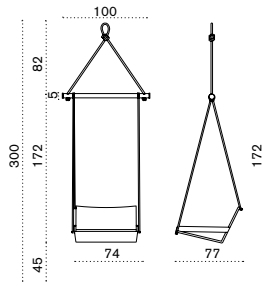

Allaperto Veranda ^{NEW}

Hanging armchair

Item	Description
AAPLAS51T1WN	Veranda, rattan

→ 19

Complementary cushions