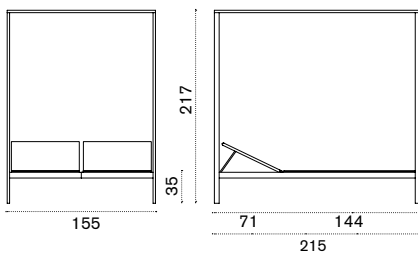

Lounge bed with curtain

●●● AAALB51T5E37 Urban, cappuccino