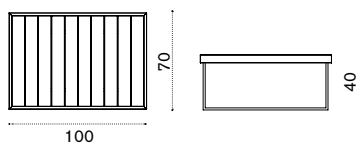

Rectangular coffee table 100x70

→ 16

AATCRB51T1	Nautic, teak
COVER310	Rain cover 102 x 72 h40