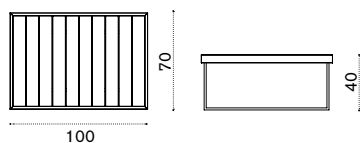

Rectangular coffee table 100x70

→ 16

- AATCRB51T1
  Mountain, teak
- COVER310
  Rain cover 102 x 72 h40