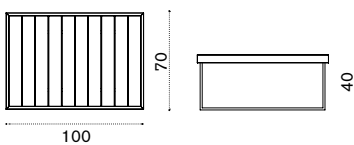

Rectangular coffee table 100x70

→ 16

- AATCRB51T5 Mountain, pickled teak

- COVER310 Rain cover 102 x 72 h40