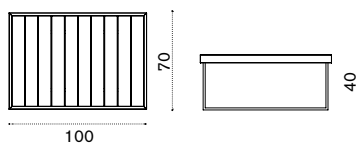

Rectangular coffee table 100x70

→ 16

AATCRB51T1	Nautic, teak
COVER310	Rain cover 102 x 72 h40