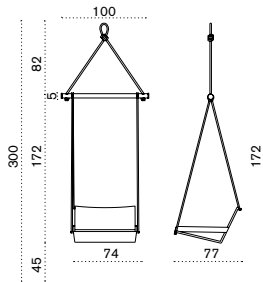

Allaperto

Nautic ^{NEW}

Hanging armchair