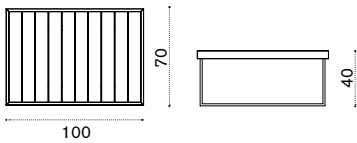

Rectangular coffee table 100x70

●● AAD2S51T5E37 Urban, cappuccino

● COVER308 Rain cover 126 x 82 h70

→ 16

Sunbed

●●● AALES51T5E37 Urban, cappuccino

● COVER315 Rain cover 207 x 82 h34