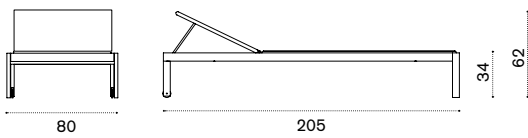

→ 9

Rectangular coffee table 100x70

●● AAD2S51T5E37 Urban, cappuccino

● COVER308 Rain cover 126 x 82 h70

→ 16

Sunbed

●●● AALES51T5E37 Urban, cappuccino

● COVER315 Rain cover 207 x 82 h34