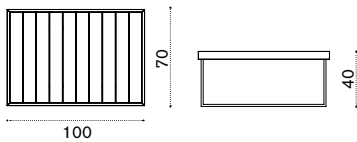

Square coffee table 50x50

→ 9

- AATQB51T1
Veranda, teak
- COVER309
Rain cover 52 x 52 h40

Rectangular coffee table 100x70

→ 16

- AATCRB51T1
Veranda, teak
- COVER310
Rain cover 102 x 72 h40

Allaperto Veranda ^{NEW}