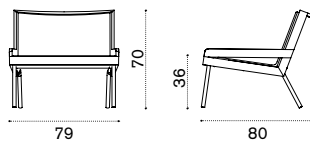

→ 14

Item

Description

AAPLS51T5E37 Urban, cappuccino

COVER307 Rain cover 81 x 82 h70

2 seater sofa