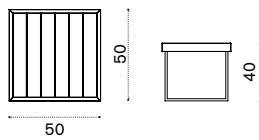

→ 9

AATCQB51T1	Nautic, teak
COVER309	Rain cover 52 x 52 h40