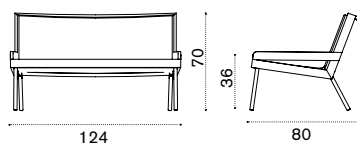

→ 214

AAD2S51T5E37 Urban, cappuccino

COVER308 Rain cover 126 x 82 h70

Ethimo