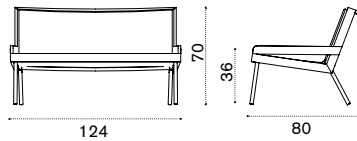

Lounge armchair

→ 14

Item	Description
------	-------------

- | | |
|--------------|------------------------|
| AAPLS51T1RFG | Nautic, rope |
| COVER307 | Rain cover 81 x 82 h70 |

2 seater sofa

→ 21

- | | |
|-------------|-------------------------|
| AAD2S5T1RFG | Nautic, rope |
| COVER308 | Rain cover 126 x 82 h70 |

Square coffee table 50x50

→ 9

- | | |
|------------|------------------------|
| AATCQB51T1 | Nautic, teak |
| COVER309 | Rain cover 52 x 52 h40 |

Rectangular coffee table 100x70

→ 16

- | | |
|------------|-------------------------|
| AATCRB51T1 | Nautic, teak |
| COVER310 | Rain cover 102 x 72 h40 |