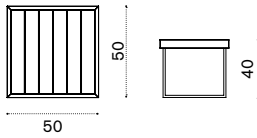

→ 9

- AATQB51T1
  Veranda, teak
- COVER309
  Rain cover 52 x 52 h40

Rectangular coffee table 100x70