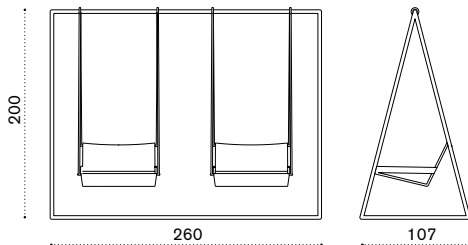

Sunbed

Item

Description

- ● ● AALES51T5W20 Mountain, Bark

- AACULEA39 Mattress, espresso
- AACULBA31 Cushion, lumbar, red navajo/velvet blue
- COVER315 Rain cover 207 x 82 h34

Lounge bed with curtain

- ● ● AAALB51T5W20 Mountain, Bark

- AACUALA39 2 Mattresses, espresso
- AACULBA31 Cushion, lumbar, red navajo/velvet blue

Hanging armchair ^{NEW}

- ● ● AAPLAS51T5W20 Mountain, pickled teak

Free-standing outdoor swings ^{NEW}

- ● ● AA2ACS51T5W20 Coffee brown frame + 2 swings Mountain