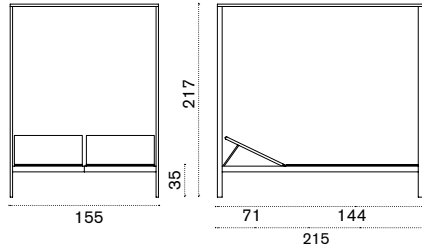

Lounge bed with curtain

- ● ● AAALB51T5W20 Mountain, Bark

- AACUALA39 2 Mattresses, espresso
- AACULBA31 Cushion, lumbar, red navajo/velvet blue

Hanging armchair ^{NEW}

- ● ● AAPLAS51T5W20 Mountain, pickled teak