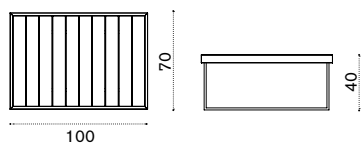

Rectangular coffee table 100x70

→ 16

- AATCRB51T1
  Mountain, teak
- COVER310
  Rain cover 102 x 72 h40