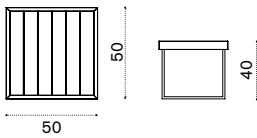

2 seater sofa

→ 21

- AAD2S51T5W20 Mountain, Bark

- AACUSED2A39 Cushion, seat, espresso
- AACULBA31 Cushion, lumbar, red navajo/velvet blue
- AASBPPMA Sleeping bag
- COVER308 Rain cover 126 x 82 h70

Square coffee table 50x50