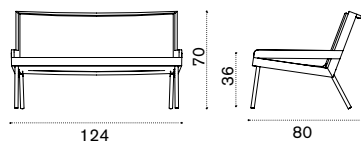

→ 21

- AAD2S51T1E38
  Mountain, tartan
- AACULBA31
  Cushion, lumbar, red navajo/velvet blue
- AASBPPMA
  Sleeping bag
- COVER308
  Rain cover 126 x 82 h70

Square coffee table 50x50