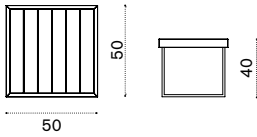

2 seater sofa

→ 214

AAD2S51T5E37 Urban, cappuccino

COVER308 Rain cover 126 x 82 h70

Ethimo

Square coffee table 50x50

●● AAPLS51T5E37 Urban, cappuccino

● COVER307 Rain cover 81 x 82 h70