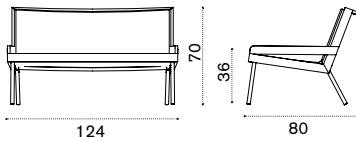

Lounge armchair

→ 14

Item

Description

- AAPLS51T5W20 Mountain, Bark

- AACUSEPLA39 Cushion, seat, espresso
- AACULBA31 Cushion, lumbar, red navajo/velvet blue
- AASBPPMA Sleeping bag
- COVER307 Rain cover 81 x 82 h70

2 seater sofa

→ 21

- AAD2S51T5W20 Mountain, Bark

- AACUSED2A39 Cushion, seat, espresso
- AACULBA31 Cushion, lumbar, red navajo/velvet blue
- AASBPPMA Sleeping bag
- COVER308 Rain cover 126 x 82 h70

Square coffee table 50x50