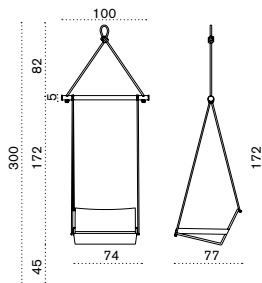

Sunbed

Item

Description

- ● ● AALES51T5W20 Mountain, Bark

- AACULEA39 Mattress, espresso
- AACULBA31 Cushion, lumbar, red navajo/velvet blue
- COVER315 Rain cover 207 x 82 h34

Lounge bed with curtain

- ● ● AAALB51T5W20 Mountain, Bark

- AACUALA39 2 Mattresses, espresso
- AACULBA31 Cushion, lumbar, red navajo/velvet blue

Hanging armchair ^{NEW}

- ● ● AAPLAS51T5W20 Mountain, pickled teak

Free-standing outdoor swings ^{NEW}

- ● ● AA2ACS51T5W20 Coffee brown frame + 2 swings Mountain