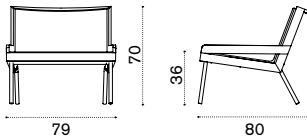

Allaperto

Nautic ^{NEW}

Matteo Thun & Antonio Rodriguez
Collection composed of: lounge armchair
/ 2 seater sofa / square and rectangular
coffee table / sunbed / lounge bed / hanging
armchair / free-standing outdoor swings.

Lounge armchair

→ 14

2 seater sofa