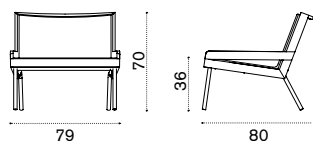

Allaperto Mountain Tartan

Matteo Thun & Antonio Rodriguez
Collection composed of: lounge armchair
/ 2 seater sofa / square and rectangular
coffee table.

Lounge armchair

→ 14

Item

Description

- AAPLS51T1E38
  Mountain, tartan
- AACULBA31
  Cushion, lumbar, red navajo/velvet blue
- AASBPPMA
  Sleeping bag
- COVER307
  Rain cover 81 x 82 h70

2 seater sofa