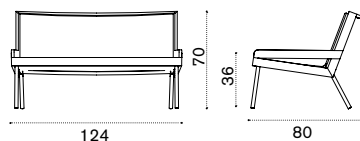

→ 21

- AAD2S51T1E38
  Mountain, tartan
- AACULBA31
  Cushion, lumbar, red navajo/velvet blue
- AASBPPMA
  Sleeping bag
- COVER308
  Rain cover 126 x 82 h70

Square coffee table 50x50