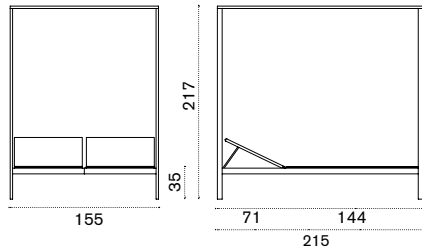

Lounge bed with curtain

- ● ● AAALB51T5W20 Mountain, Bark

- AACUALA39 2 Mattresses, espresso
- AACULBA31 Cushion, lumbar, red navajo/velvet blue

Hanging armchair ^{NEW}