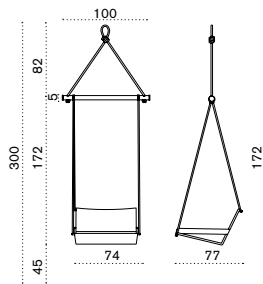

Allaperto Veranda ^{NEW}

Hanging armchair

Item

Description

●●● AAPLAS51T1WN

Veranda, rattan

→ 19

Complementary cushions

- AACUDEQA102 40x40, classic green piping white
- AACUDEQA103 40x40, wide stripes classic green/white
- AACUDEQA104 40x40, red piping white
- AACUDEQA105 40x40, wide stripes red/white
- AACUDEQA107 40x40, blue navy piping white
- AACUDEQA108 40x40, wide stripes blue navy/white
- AACULBM2A101 50x30, thin stripes green/white piping green
- AACULBM2A106 50x30, thin stripes blue/white piping blue
- AACULBM2A119 50x30, thin stripes red/white piping red