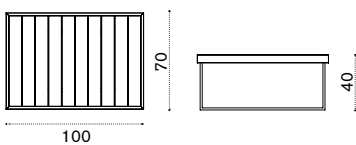

Rectangular coffee table 100x70

→ 16

- AATCRB51T5 Mountain, pickled teak

- COVER310 Rain cover 102 x 72 h40