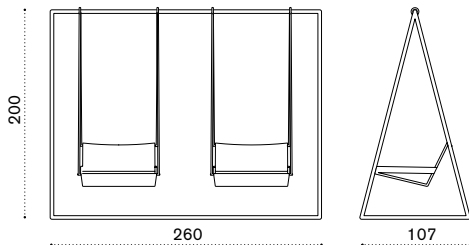

Free-standing outdoor swings ^{NEW}