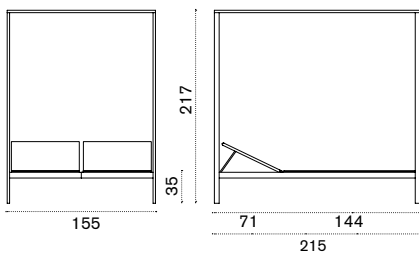

Lounge bed with curtain

●●● AAALB51T5E37 Urban, cappuccino