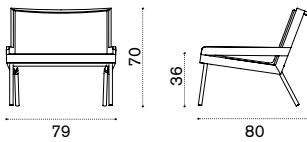

→ 14

Item

Description

AAPLS51T5E37

Urban, cappuccino

COVER307

Rain cover 81 x 82 h70

2 seater sofa