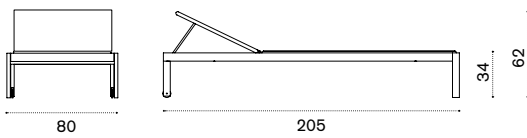

Square coffee table 50x50

●● AAPLS51T5E37 Urban, cappuccino

● COVER307 Rain cover 81 x 82 h70

KG → 9

Rectangular coffee table 100x70

●● AAD2S51T5E37 Urban, cappuccino

● COVER308 Rain cover 126 x 82 h70

KG → 16

Sunbed

●●● AALES51T5E37 Urban, cappuccino

● COVER315 Rain cover 207 x 82 h34

KG → 37

Lounge bed with curtain

●●● AAALB51T5E37 Urban, cappuccino