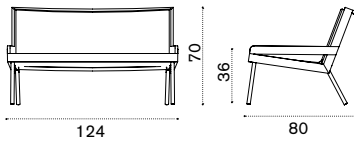

→ 21

AAD2S5T1RFG	Nautic, rope
COVER308	Rain cover 126 x 82 h70

Square coffee table 50x50