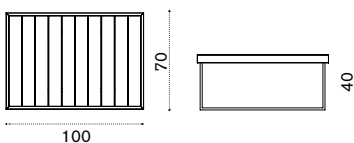

Rectangular coffee table 100x70

→ 16

AATCRB51T1	Nautic, teak
COVER310	Rain cover 102 x 72 h40