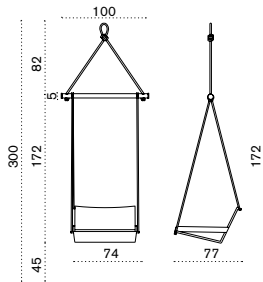

AATCQB51T1	Nautic, teak
COVER309	Rain cover 52 x 52 h40

Rectangular coffee table 100x70

→ 16

AATCRB51T1	Nautic, teak
COVER310	Rain cover 102 x 72 h40

Allaperto

Nautic ^{NEW}

Hanging armchair

→ 19