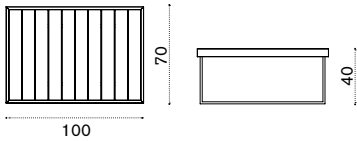

● COVER307 Rain cover 81 x 82 h70

KG → 9

Rectangular coffee table 100x70

●● AAD2S51T5E37 Urban, cappuccino

● COVER308 Rain cover 126 x 82 h70

KG → 16

Sunbed

●●● AALES51T5E37 Urban, cappuccino