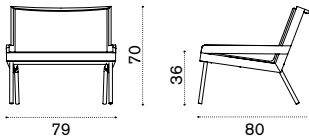

Allaperto Mountain

Matteo Thun & Antonio Rodriguez
Collection composed of: lounge armchair
/ 2 seater sofa / square and rectangular
coffee table / sunbed / lounge bed / hanging
armchair / free-standing outdoor swings.

Lounge armchair

→ 14

Item

Description

- AAPLS51T5W20 Mountain, Bark

- AACUSEPLA39 Cushion, seat, espresso
- AACULBA31 Cushion, lumbar, red navajo/velvet blue
- AASBPPMA Sleeping bag
- COVER307 Rain cover 81 x 82 h70

2 seater sofa