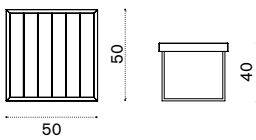

→ 9

AATCQB51T1	Nautic, teak
COVER309	Rain cover 52 x 52 h40