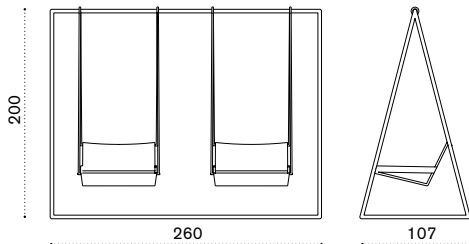

Free-standing outdoor swings

→ 74

AA2ACS51T1RFG

Coffee brown frame + 2 swings Nautic, rope

Complementary cushions

- AACUDEQA102 40x40, classic green piping white
- AACUDEQA103 40x40, wide stripes classic green/white
- AACUDEQA104 40x40, red piping white
- AACUDEQA105 40x40, wide stripes red/white
- AACUDEQA107 40x40, blue navy piping white
- AACUDEQA108 40x40, wide stripes blue navy/white
- AACULBM2A101 50x30, thin stripes green/white piping green
- AACULBM2A106 50x30, thin stripes blue/white piping blue
- AACULBM2A119 50x30, thin stripes red/white piping red