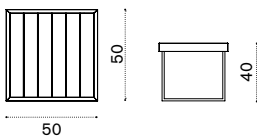

2 seater sofa

→ 21

- AAD2S51T5W20 Mountain, Bark

- AACUSED2A39 Cushion, seat, espresso
- AACULBA31 Cushion, lumbar, red navajo/velvet blue
- AASBPPMA Sleeping bag
- COVER308 Rain cover 126 x 82 h70

Square coffee table 50x50