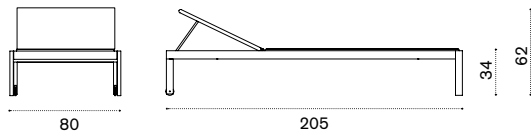

→ 9

- AATCQB51T5 Mountain, pickled teak

- COVER309 Rain cover 52 x 52 h40

Rectangular coffee table 100x70

→ 16

- AATCRB51T5 Mountain, pickled teak

- COVER310 Rain cover 102 x 72 h40

Sunbed