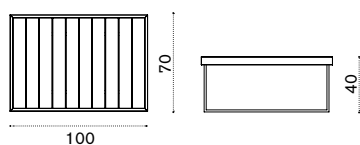

Rectangular coffee table 100x70

→ 16

- AATCRB51T1
  Mountain, teak
- COVER310
  Rain cover 102 x 72 h40