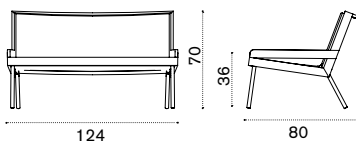

→ 14

Item

Description

AAPLS51T5E37

Urban, cappuccino

COVER307

Rain cover 81 x 82 h70

2 seater sofa