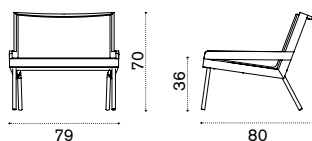

Lounge armchair

→ 14

Item

Description

- AAPLS51T1WN
Veranda, rattan
- COVER307
Rain cover 81 x 82 h70

Square coffee table 50x50

→ 9

- AATQB51T1
Veranda, teak
- COVER309
Rain cover 52 x 52 h40