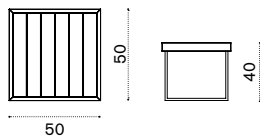

Lounge armchair

→ 14

Item

Description

- AAPLS51T1WN
Veranda, rattan
- COVER307
Rain cover 81 x 82 h70

Square coffee table 50x50

→ 9

- AATQB51T1
Veranda, teak
- COVER309
Rain cover 52 x 52 h40