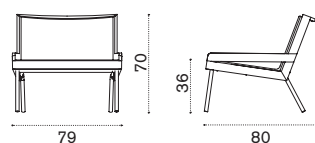

Allaperto Nautic

Design: Matteo Thun & Antonio Rodriguez

Collection composed of: lounge armchair / 2 seater sofa / square and rectangular coffee table / sunbed / lounge bed / hanging armchair / free-standing outdoor swings.

FSC™ certified product

Lounge armchair

→ 14 | 1 box 86X89X82H 22,5 Kg

Item	Description

	AAPLS51T1RFG	Nautic, rope
	COVER307	Rain cover 81 x 82 h70

2 seater sofa