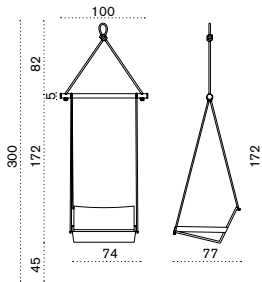

Allaperto Nautic

Hanging armchair