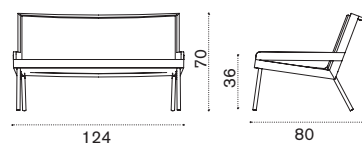

→ 21 | 1 box 86X133X82H 37 Kg

AAD2S51T5W20	Mountain, Bark
AACUSED2AW39	Cushion, seat, espresso
AACULBA31	Cushion, lumbar, red navajo/velvet blue
AASBPPMA	Sleeping bag
COVER308	Rain cover 126 x 82 h70

Square coffee table 50x50