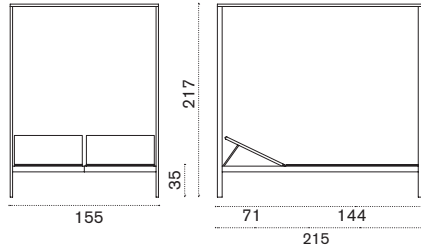

Lounge bed with curtain

- ●●● AAALB51T5W20 Mountain, Bark

- AACUALAW39 2 Mattresses, espresso
- AACULBA31 Cushion, lumbar, red navajo/velvet blue

→ 114 | 3 boxes 2X 85X210X22H 45 Kg + 1X 177X215X15H 50,5 Kg

Hanging armchair