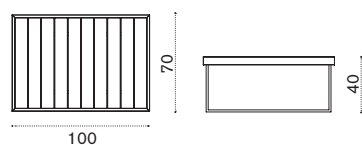

Rectangular coffee table 100x70

→ 16 | 1 box 77X106X47H 21 Kg

	AATCRB51T1	Mountain, tartan, teak
	COVER310	Rain cover 102 x 72 h40

Ethimo