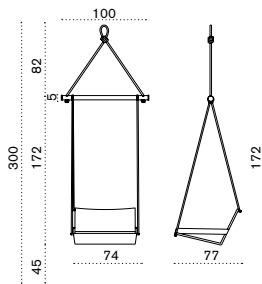

Allaperto Veranda

Hanging armchair

Item

Description

	AAPLAS51T1WN	Veranda, rattan
	COVER637	Rain cover swing

→ 19 | 3 boxes 1X 85X90X55H 10 Kg + 1X 150X85X6H 9 Kg + 1X 110x10x10H 4 Kg

Complementary cushions

	AACUDEQA102	40x40, classic green piping white
	AACUDEQA103	40x40, wide stripes classic green/white
	AACUDEQA104	40x40, red piping white
	AACUDEQA105	40x40, wide stripes red/white
	AACUDEQA107	40x40, blue navy piping white
	AACUDEQA108	40x40, wide stripes blue navy/white
	AACULBM2A101	50x30, thin stripes green/white piping green
	AACULBM2A106	50x30, thin stripes blue/white piping blue
	AACULBM2A119	50x30, thin stripes red/white piping red