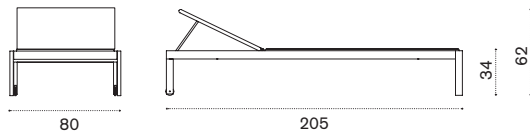

Sunbed

Item

Description

- ●●● AALES51T5W20 Mountain, Bark

- AACULEAW39 Mattress, espresso
- AACULBA31 Cushion, lumbar, red navajo/velvet blue
- COVER315 Rain cover 207 x 82 h34

→ 37 | 1 box 85X210X22H 49 Kg