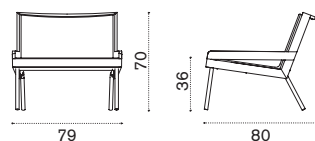

Allaperto Veranda

Design: Matteo Thun & Antonio Rodriguez

Collection composed of: lounge armchair
/ square and rectangular coffee table
/ hanging armchair.

FSC™ certified product

Lounge armchair

→ 14 | 1 box 86X89X82H 25,5 Kg

Item	Description

AAPLS51T1WN	Veranda, rattan

COVER307	Rain cover 81 x 82 h70

Square coffee table 50x50