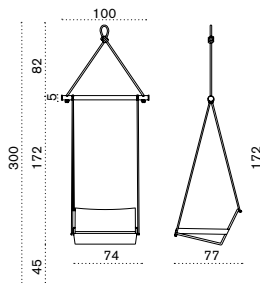

## Hanging armchair

- AAPLAS51T5W20 Mountain, pickled teak

---

- AACULBA31 Cushion, lumbar, red navajo/velvet blue
- COVER637 Rain cover swing

→ 19 | 3 boxes 1X 85X90X55H 10 Kg + 1X 150X85X6H 9 Kg + 1X 110x10x10H 4 Kg