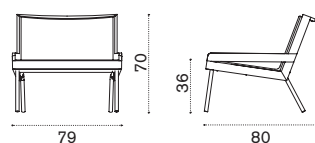

Allaperto Mountain

Design: Matteo Thun & Antonio Rodriguez

Matteo Thun & Antonio Rodriguez
Collection composed of: lounge armchair
/ 2 seater sofa / square and rectangular coffee table /
sunbed / lounge bed / hanging armchair / free-standing
outdoor swings.

FSC™ certified product

Lounge armchair

→ 14 | 1 box 89X86X82H 25,5 Kg

Item	Description

AAPLS51T5W20	Mountain, Bark
AACUSEPLAW39	Cushion, seat, espresso
AACULBA31	Cushion, lumbar, red navajo/velvet blue
AASBPPMA	Sleeping bag
COVER307	Rain cover 81 x 82 h70

2 seater sofa