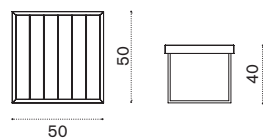

→ 9 | 1 box 57X57X47H 10 Kg

AATCQB51T5 Urban, pickled teak

COVER309 Rain cover 52 x 52 h40