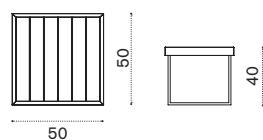

→ 9 | 1 box 57X57X47H 10 Kg

	AATQB51T1	Mountain, tartan, teak
	COVER309	Rain cover 52 x 52 h40