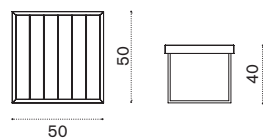

FSC™ certified product

Lounge armchair

→ 14 | 1 box 86X89X82H 22,5 Kg

Item	Description
------	-------------

- | | | |
|--|--------------|------------------------|
| | AAPLS51T1RFG | Nautic, rope |
| | COVER307 | Rain cover 81 x 82 h70 |

2 seater sofa

→ 21 | 1 box 86X133X82H 37 Kg

- | | | |
|--|--------------|-------------------------|
| | AAD2S51T1RFG | Nautic, rope |
| | COVER308 | Rain cover 126 x 82 h70 |

Square coffee table 50x50

→ 9 | 1 box 57X57X47H 10 Kg