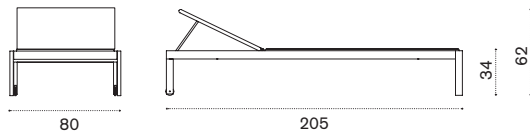

Square coffee table 50x50

→ 9 | 1 box 57X57X47H 10 Kg

- | | |
|------------|------------------------|
| AATCQB51T5 | Mountain, pickled teak |
| COVER309 | Rain cover 52 x 52 h40 |

Rectangular coffee table 100x70

→ 16 | 1 box 77X106X47H 21 Kg

- | | |
|------------|--------------------------|
| AATCRB51T5 | Mountain, pickled teakin |
| COVER310 | Rain cover 102 x 72 h40 |

Ethimo

Sunbed

Item

Description

-  AALES51T5W20 Mountain, Bark