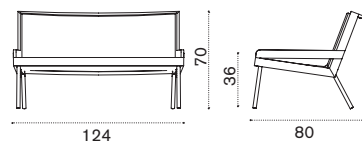

FSC™ certified product

Lounge armchair

→ 14 | 1 box 86X89X82H 22,5 Kg

Item	Description
------	-------------

- | | | |
|--|--------------|------------------------|
| | AAPLS51T1RFG | Nautic, rope |
| | COVER307 | Rain cover 81 x 82 h70 |

2 seater sofa

→ 21 | 1 box 86X133X82H 37 Kg

- | | | |
|--|--------------|-------------------------|
| | AAD2S51T1RFG | Nautic, rope |
| | COVER308 | Rain cover 126 x 82 h70 |

Square coffee table 50x50

→ 9 | 1 box 57X57X47H 10 Kg