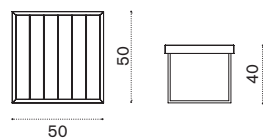

COVER307 Rain cover 81 x 82 h70

2 seater sofa

→ 21 | 1 box 86X133X82H 37 Kg

AAD2S51T5E37 Urban, cappuccino

COVER308 Rain cover 126 x 82 h70

Square coffee table 50x50

→ 9 | 1 box 57X57X47H 10 Kg

AATCQB51T5 Urban, pickled teak