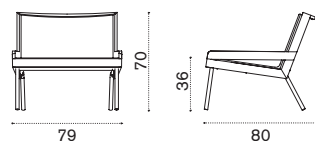

Allaperto Mountain

Design: Matteo Thun & Antonio Rodriguez

Matteo Thun & Antonio Rodriguez
Collection composed of: lounge armchair / 2 seater sofa / square and rectangular coffee table / sunbed / lounge bed / hanging armchair / free-standing outdoor swings.

FSC™ certified product

Lounge armchair

→ 14 | 1 box 89X86X82H 25,5 Kg

Item	Description

AAPLS51T5W20	Mountain, Bark
AACUSEPLAW39	Cushion, seat, espresso
AACULBA31	Cushion, lumbar, red navajo/velvet blue
AASBPPMA	Sleeping bag
COVER307	Rain cover 81 x 82 h70

2 seater sofa