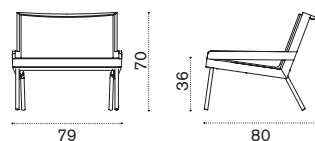

FSC™ certified product

Lounge armchair

→ 14 | 1 box 86X89X82H 22,5 Kg

Item	Description
------	-------------

- | | | |
|--|--------------|------------------------|
| | AAPLS51T1RFG | Nautic, rope |
| | COVER307 | Rain cover 81 x 82 h70 |

2 seater sofa

→ 21 | 1 box 86X133X82H 37 Kg

- | | | |
|--|--------------|-------------------------|
| | AAD2S51T1RFG | Nautic, rope |
| | COVER308 | Rain cover 126 x 82 h70 |

Square coffee table 50x50

→ 9 | 1 box 57X57X47H 10 Kg