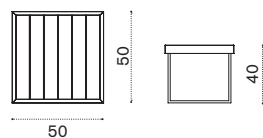

FSC™ certified product

Lounge armchair

→ 14 | 1 box 86X89X82H 22,5 Kg

Item	Description
------	-------------

- | | |
|--------------|------------------------|
| AAPLS51T1RFG | Nautic, rope |
| COVER307 | Rain cover 81 x 82 h70 |

2 seater sofa

→ 21 | 1 box 86X133X82H 37 Kg

- | | |
|--------------|-------------------------|
| AAD2S51T1RFG | Nautic, rope |
| COVER308 | Rain cover 126 x 82 h70 |

Square coffee table 50x50

→ 9 | 1 box 57X57X47H 10 Kg