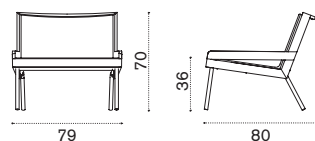

 → 0,5

Allaperto Veranda

Design: Matteo Thun & Antonio Rodriguez

Collection composed of: lounge armchair
/ square and rectangular coffee table
/ hanging armchair.

FSC™ certified product

Lounge armchair

→ 14 | 1 box 86X89X82H 25,5 Kg