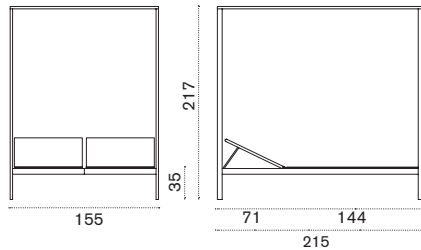

Lounge bed with curtain

→ 114 | 3 boxes 2X 85X210X22H 45 Kg + 1X 177X215X15H 50,5 Kg

- AAALB51T5E37 Urban, cappuccino