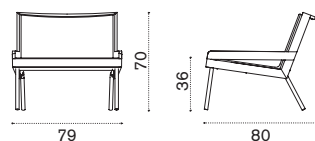

 → 0,5

Allaperto Mountain

Design: Matteo Thun & Antonio Rodriguez

Matteo Thun & Antonio Rodriguez
Collection composed of: lounge armchair / 2 seater sofa / square and rectangular coffee table / sunbed / lounge bed / hanging armchair / free-standing outdoor swings.

FSC™ certified product

Lounge armchair

→ 14 | 1 box 89X86X82H 25,5 Kg

Item	Description
------	-------------

- | | |
|--------------|---|
| AAPLS51T5W20 | Mountain, Bark |
| AACUSEPLAW39 | Cushion, seat, espresso |
| AACULBA31 | Cushion, lumbar, red navajo/velvet blue |
| AASBPPMA | Sleeping bag |
| COVER307 | Rain cover 81 x 82 h70 |