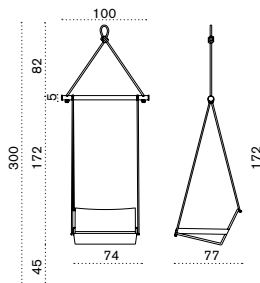

→ 16 | 1 box 77X106X47H 21 Kg

- | | |
|------------|--------------------------|
| AATCRB51T5 | Mountain, pickled teakin |
| COVER310 | Rain cover 102 x 72 h40 |

Ethimo

Sunbed

Item

Description

- AALES51T5W20 Mountain, Bark

→ 114 | 3 boxes 2X 85X210X22H 45 Kg + 1X 177X215X15H 50,5 Kg

Hanging armchair

- AAPLAS51T5W20 Mountain, pickled teak

- AACULBA31 Cushion, lumbar, red navajo/velvet blue
- COVER637 Rain cover swing

→ 19 | 3 boxes 1X 85X90X55H 10 Kg + 1X 150X85X6H 9 Kg + 1X 110x10x10H 4 Kg