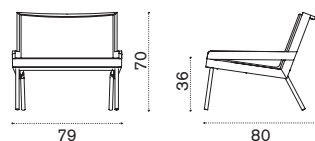

Allaperto Urban

Design: Matteo Thun & Antonio Rodriguez

Collection composed of: lounge armchair / 2 seater sofa / square and rectangular coffee table / sunbed / lounge bed.

FSC™ certified product

Lounge armchair

→ 14 | 1 box 86X89X82H 21 Kg

Item

Description

AAPLS51T5E37 Urban, cappuccino

COVER307 Rain cover 81 x 82 h70

2 seater sofa