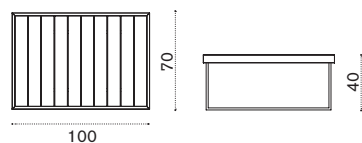

Rectangular coffee table 100x70

→ 16 | 1 box 77X106X47H 21 Kg

	AATCRB51T1	Mountain, tartan, teak
	COVER310	Rain cover 102 x 72 h40