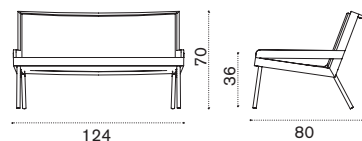

FSC™ certified product

Lounge armchair

→ 14 | 1 box 86X89X82H 22,5 Kg

Item	Description
------	-------------

- | | |
|--------------|------------------------|
| AAPLS51T1RFG | Nautic, rope |
| COVER307 | Rain cover 81 x 82 h70 |

2 seater sofa

→ 21 | 1 box 86X133X82H 37 Kg

- | | |
|--------------|-------------------------|
| AAD2S51T1RFG | Nautic, rope |
| COVER308 | Rain cover 126 x 82 h70 |

Square coffee table 50x50

→ 9 | 1 box 57X57X47H 10 Kg