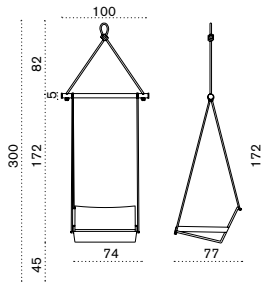

COVER310	Rain cover 102 x 72 h40
----------	-------------------------

Allaperto Veranda

Hanging armchair

Item

Description

	AAPLAS51T1WN	Veranda, rattan
	COVER637	Rain cover swing

 → 19  |  3 boxes 1X 85X90X55H 10 Kg + 1X 150X85X6H 9 Kg + 1X 110x10x10H 4 Kg