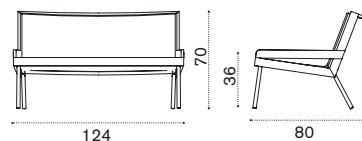

→ 21 | 1 box 86X133X82H 37,5 Kg

	AAD2S51T1E38	Mountain, tartan
	AACULBA31	Cushion, lumbar, red navajo/velvet blue
	AASBPPMA	Sleeping bag
	COVER308	Rain cover 126 x 82 h70

Square coffee table 50x50