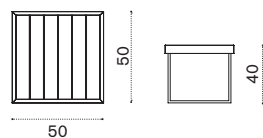

COVER307 Rain cover 81 x 82 h70

2 seater sofa

→ 21 | 1 box 86X133X82H 37 Kg

AAD2S51T5E37 Urban, cappuccino

COVER308 Rain cover 126 x 82 h70

Square coffee table 50x50

→ 9 | 1 box 57X57X47H 10 Kg

AATCQB51T5 Urban, pickled teak