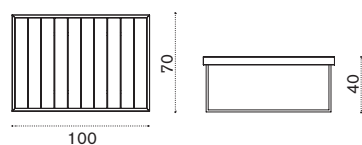

Rectangular coffee table 100x70

→ 16 | 1 box 77X106X47H 21 Kg

AATCRB51T5	Mountain, pickled teakin
COVER310	Rain cover 102 x 72 h40

Ethimo