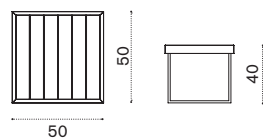

→ 9 | 1 box 57X57X47H 10 Kg

AATCQB51T5	Mountain, pickled teak
COVER309	Rain cover 52 x 52 h40