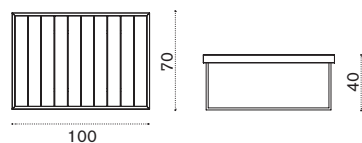

Rectangular coffee table 100x70

→ 16 | 1 box 77X106X47H 21 Kg

AATCRB51T5 Urban, pickled teak

COVER310 Rain cover 102 x 72 h40