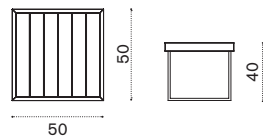

→ 9 | 1 box 57X57X47H 10 Kg

AATQB51T1	Veranda, teak

COVER309	Rain cover 52 x 52 h40

Rectangular coffee table 100x70