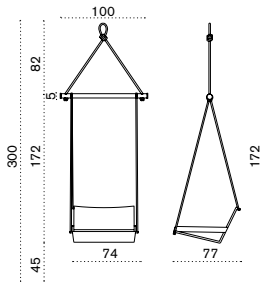

2 seater sofa

→ 21 | 1 box 86X133X82H 37 Kg

- | | |
|--------------|-------------------------|
| AAD2S51T1RFG | Nautic, rope |
| COVER308 | Rain cover 126 x 82 h70 |

Square coffee table 50x50

→ 9 | 1 box 57X57X47H 10 Kg

- | | |
|-----------|------------------------|
| AATQB51T1 | Mountain, tartan, teak |
| COVER309 | Rain cover 52 x 52 h40 |

Rectangular coffee table 100x70

→ 16 | 1 box 77X106X47H 21 Kg

- | | |
|------------|-------------------------|
| AATCRB51T1 | Mountain, tartan, teak |
| COVER310 | Rain cover 102 x 72 h40 |

Ethimo

Allaperto Nautic

Hanging armchair

Item

Description

-  AAPLAS51T1RFG Nautic, rope
-  COVER637 Rain cover swing

 → 19  |  3 boxes 1X 85X90X55H 10 Kg + 1X 150X85X6H 9 Kg + 1X 110x10x10H 4 Kg

Free-standing outdoor swings