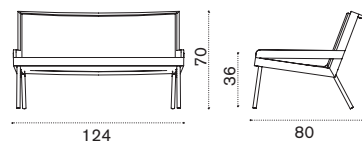

→ 21 | 1 box 86X133X82H 37 Kg

AAD2S51T5W20	Mountain, Bark
AACUSED2AW39	Cushion, seat, espresso
AACULBA31	Cushion, lumbar, red navajo/velvet blue
AASBPPMA	Sleeping bag
COVER308	Rain cover 126 x 82 h70

Square coffee table 50x50