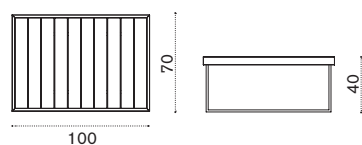

Rectangular coffee table 100x70

→ 16 | 1 box 77X106X47H 21 Kg

AATCRB51T1	Mountain, tartan, teak
COVER310	Rain cover 102 x 72 h40

Ethimo