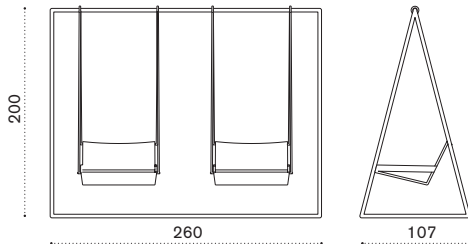

Ethimo

Allaperto Nautic

Hanging armchair

Item

Description

-  AAPLAS51T1RFG Nautic, rope
-  COVER637 Rain cover swing

 → 19  |  3 boxes 1X 85X90X55H 10 Kg + 1X 150X85X6H 9 Kg + 1X 110x10x10H 4 Kg

Free-standing outdoor swings