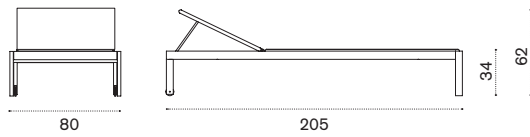

Allaperto Urban

Design: Matteo Thun & Antonio Rodriguez

Collection composed of: lounge armchair / 2 seater sofa / square and rectangular coffee table / sunbed / lounge bed.

FSC™ certified product

Sunbed

→ 37 | 1 box 85X210X22H 45 Kg

Item

Description

- AALES51T5E37 Urban, cappuccino
- COVER315 Rain cover 207 x 82 h34