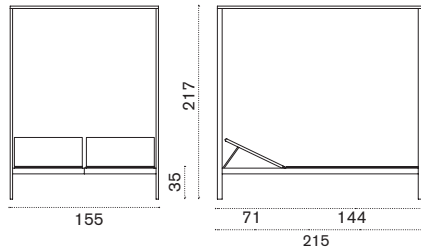

Lounge bed with curtain

- ●●● AAALB51T5W20 Mountain, Bark

- AACUALAW39 2 Mattresses, espresso
- AACULBA31 Cushion, lumbar, red navajo/velvet blue

→ 114 | 3 boxes 2X 85X210X22H 45 Kg + 1X 177X215X15H 50,5 Kg

Hanging armchair