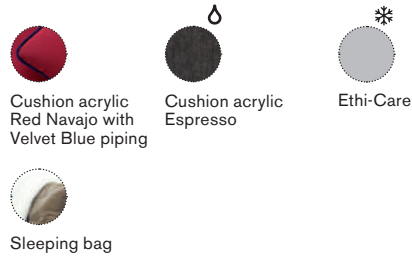

– Mountain

Material - Etwick version

Accessories

– Nautic

Material

Cushion

Cushion

Rain cover