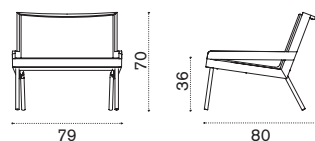

Allaperto Mountain Tartan

Collection composed of: lounge armchair / 2 seater sofa / square and rectangular coffee table.

FSC™ certified product

Design: Matteo Thun & Antonio Rodriguez

Lounge armchair

→ 14 | 1 box 86X89X82H 21,5 Kg

Item	Description

	AAPLS51T1E38	Mountain, tartan
	AACULBA31	Cushion, lumbar, red navajo/velvet blue
	AASBPPMA	Sleeping bag
	COVER307	Rain cover 81 x 82 h70

2 seater sofa