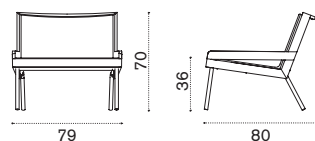

FSC™ certified product

Lounge armchair

→ 14 | 1 box 86X89X82H 22,5 Kg

Item	Description
------	-------------

- | | |
|--------------|------------------------|
| AAPLS51T1RFG | Nautic, rope |
| COVER307 | Rain cover 81 x 82 h70 |

2 seater sofa

→ 21 | 1 box 86X133X82H 37 Kg

- | | |
|--------------|-------------------------|
| AAD2S51T1RFG | Nautic, rope |
| COVER308 | Rain cover 126 x 82 h70 |

Square coffee table 50x50

→ 9 | 1 box 57X57X47H 10 Kg