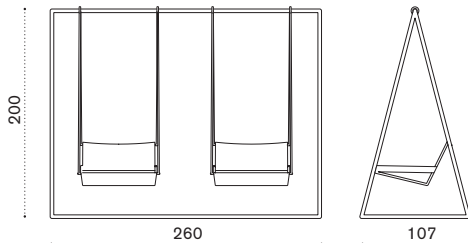

Free-standing outdoor swings