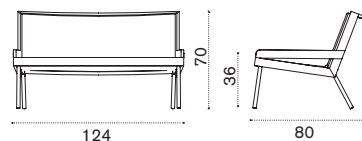

→ 21 | 1 box 86X133X82H 37 Kg

AAD2S51T5E37 Urban, cappuccino

COVER308 Rain cover 126 x 82 h70

Square coffee table 50x50