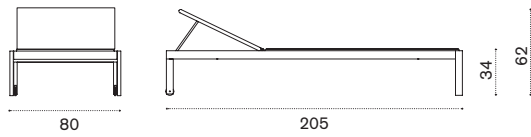

Square coffee table 50x50

→ 9 | 1 box 57X57X47H 10 Kg

- | | |
|------------|------------------------|
| AATCQB51T5 | Mountain, pickled teak |
| COVER309 | Rain cover 52 x 52 h40 |

Rectangular coffee table 100x70

→ 16 | 1 box 77X106X47H 21 Kg

- | | |
|------------|--------------------------|
| AATCRB51T5 | Mountain, pickled teakin |
| COVER310 | Rain cover 102 x 72 h40 |

Ethimo

Sunbed

Item

Description

- AALES51T5W20 Mountain, Bark