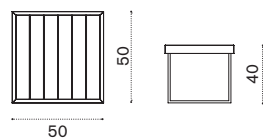

→ 9 | 1 box 57X57X47H 10 Kg

	AATCQB51T1	Mountain, tartan, teak
	COVER309	Rain cover 52 x 52 h40