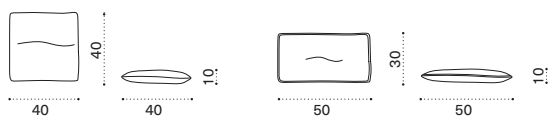

Complementary cushions

- AACUDEQA102 40x40, classic green piping white
- AACUDEQA103 40x40, wide stripes classic green/white
- AACUDEQA104 40x40, red piping white
- AACUDEQA105 40x40, wide stripes red/white
- AACUDEQA107 40x40, blue navy piping white
- AACUDEQA108 40x40, wide stripes blue navy/white
- AACULBM2A101 50x30, thin stripes green/white piping green
- AACULBM2A106 50x30, thin stripes blue/white piping blue
- AACULBM2A119 50x30, thin stripes red/white piping red