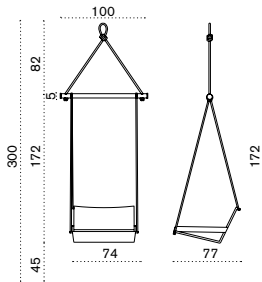

2 seater sofa

→ 21 | 1 box 86X133X82H 37 Kg

- | | |
|--------------|-------------------------|
| AAD2S51T1RFG | Nautic, rope |
| COVER308 | Rain cover 126 x 82 h70 |

Square coffee table 50x50

→ 9 | 1 box 57X57X47H 10 Kg

- | | |
|------------|------------------------|
| AATCQB51T1 | Mountain, tartan, teak |
| COVER309 | Rain cover 52 x 52 h40 |

Rectangular coffee table 100x70

→ 16 | 1 box 77X106X47H 21 Kg

- | | |
|------------|-------------------------|
| AATCRB51T1 | Mountain, tartan, teak |
| COVER310 | Rain cover 102 x 72 h40 |

Ethimo

Allaperto Nautic

Hanging armchair

Item

Description

- AAPLAS51T1RFG Nautic, rope

- COVER637 Rain cover swing

→ 19 | 3 boxes 1X 85X90X55H 10 Kg + 1X 150X85X6H 9 Kg + 1X 110x10x10H 4 Kg