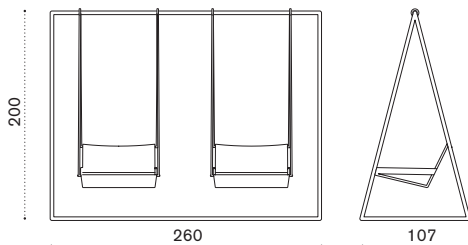

→ 74 | 6 boxes 2X 85X90X55H 10 Kg + 2X 150X85X6H 9 Kg + 1X 112X216X20H 40 Kg + 1X 273X16X12H 15 Kg