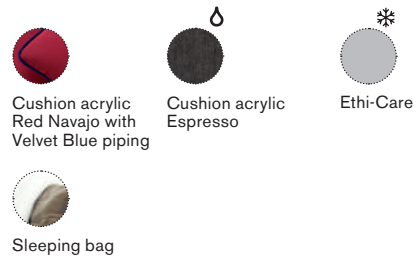

Accessories