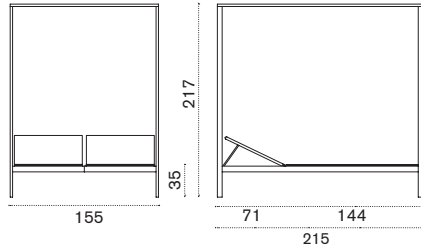

Lounge bed with curtain

- AAALB51T5W20 Mountain, Bark

- AACUALAW39 2 Mattresses, espresso
- AACULBA31 Cushion, lumbar, red navajo/velvet blue

→ 114 | 3 boxes 2X 85X210X22H 45 Kg + 1X 177X215X15H 50,5 Kg

Hanging armchair

- AAPLAS51T5W20 Mountain, pickled teak

- AACULBA31 Cushion, lumbar, red navajo/velvet blue
- COVER637 Rain cover swing