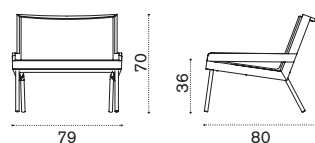

Allaperto Mountain

Design: Matteo Thun & Antonio Rodriguez

Matteo Thun & Antonio Rodriguez
Collection composed of: lounge armchair / 2 seater sofa / square and rectangular coffee table / sunbed / lounge bed / hanging armchair / free-standing outdoor swings.

FSC™ certified product

Lounge armchair

→ 14 | 1 box 89X86X82H 25,5 Kg

Item	Description

AAPLS51T5W20	Mountain, Bark
AACUSEPLAW39	Cushion, seat, espresso
AACULBA31	Cushion, lumbar, red navajo/velvet blue
AASBPPMA	Sleeping bag
COVER307	Rain cover 81 x 82 h70

2 seater sofa