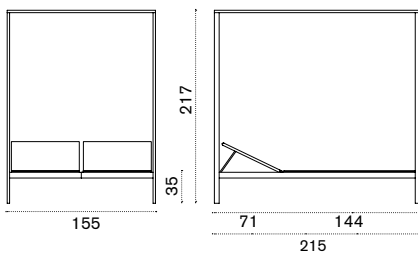

● COVER308 Rain cover 126 x 82 h70

→ 16

Sunbed

●●● AALES51T5E37 Urban, cappuccino

● COVER315 Rain cover 207 x 82 h34

→ 37

Lounge bed with curtain

●●● AAALB51T5E37 Urban, cappuccino