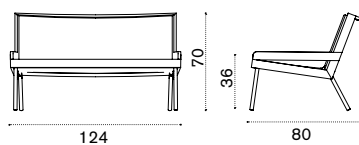

 → 14

Item

Description

 AAPLS51T5E37 Urban, cappuccino

 COVER307 Rain cover 81 x 82 h70

2 seater sofa

 → 214  

 AAD2S51T5E37 Urban, cappuccino