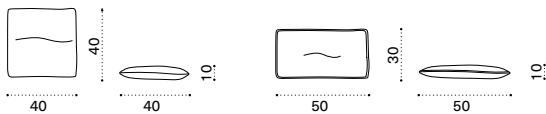

Allaperto

Nautic ^{NEW}

Hanging armchair

→ 19

Item

AAPLAS51T1RFG

Description

Nautic, rope

Free-standing outdoor swings

→ 74

AA2ACS51T1RFG

Coffee brown frame + 2 swings Nautic, rope

Complementary cushions

- AACUDEQA102 40x40, classic green piping white
- AACUDEQA103 40x40, wide stripes classic green/white
- AACUDEQA104 40x40, red piping white
- AACUDEQA105 40x40, wide stripes red/white
- AACUDEQA107 40x40, blue navy piping white
- AACUDEQA108 40x40, wide stripes blue navy/white
- AACULBM2A101 50x30, thin stripes green/white piping green
- AACULBM2A106 50x30, thin stripes blue/white piping blue
- AACULBM2A119 50x30, thin stripes red/white piping red

→ 0,5