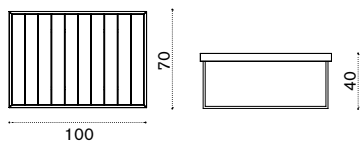

- COVER307 Rain cover 81 x 82 h70

Square coffee table 50x50

→ 9

- AATQB51T1 Veranda, teak

- COVER309 Rain cover 52 x 52 h40

Rectangular coffee table 100x70

→ 16

- AATCRB51T1 Veranda, teak