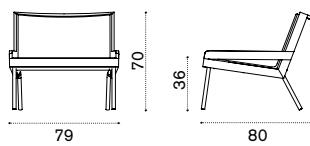

 → 14

Item

Description

 AAPLS51T5E37 Urban, cappuccino

 COVER307 Rain cover 81 x 82 h70

2 seater sofa

 → 214  

 AAD2S51T5E37 Urban, cappuccino