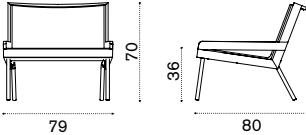

Lounge armchair

Item

Description

- AAPLS43M3RTW   Camping chic, white + turquoise

- AACUPLPPVA   Cushion (seat+back), lime
- COVER307   Rain cover 81 x 82 h70