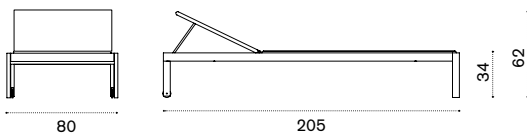

● COVER308 Rain cover 126 x 82 h70

→ 16

Sunbed

●●● AALES51T5E37 Urban, cappuccino

● COVER315 Rain cover 207 x 82 h34

→ 37

Lounge bed with curtain

●●● AAALB51T5E37 Urban, cappuccino