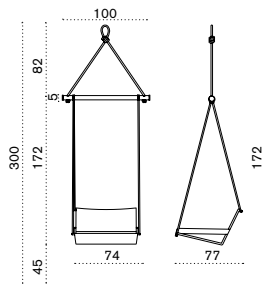

Allaperto Veranda ^{NEW}

Hanging armchair

Item	Description
AAPLAS51T1WN	Veranda, rattan

→ 19

Complementary cushions