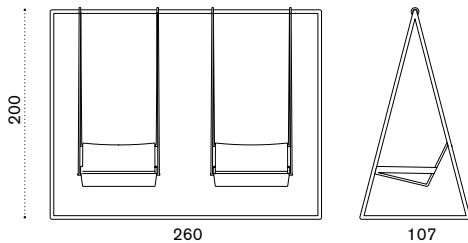

Free-standing outdoor swings ^{NEW}