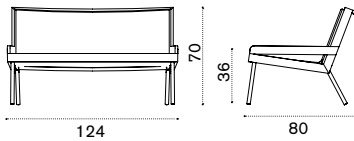

Lounge armchair

→ 14

Item

Description

- AAPLS51T5W20 Mountain, Bark

- AACUSEPLA39 Cushion, seat, espresso
- AACULBA31 Cushion, lumbar, red navajo/velvet blue
- AASBPPMA Sleeping bag
- COVER307 Rain cover 81 x 82 h70

2 seater sofa

→ 21

- AAD2S51T5W20 Mountain, Bark

- AACUSED2A39 Cushion, seat, espresso
- AACULBA31 Cushion, lumbar, red navajo/velvet blue
- AASBPPMA Sleeping bag
- COVER308 Rain cover 126 x 82 h70

Square coffee table 50x50