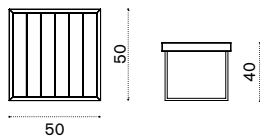

→ 9

- AATQB51T1 Veranda, teak

- COVER309 Rain cover 52 x 52 h40

Rectangular coffee table 100x70