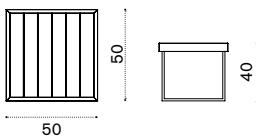

2 seater sofa

→ 21

- AAD2S51T5W20 Mountain, Bark

- AACUSED2A39 Cushion, seat, espresso
- AACULBA31 Cushion, lumbar, red navajo/velvet blue
- AASBPPMA Sleeping bag
- COVER308 Rain cover 126 x 82 h70

Square coffee table 50x50