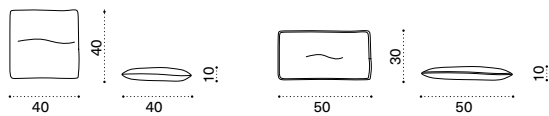

- COVER310 Rain cover 102 x 72 h40

Allaperto Veranda ^{NEW}

Hanging armchair

Item	Description
 AAPLAS51T1WN	Veranda, rattan

 → 19 

Complementary cushions

 → 0,5

	AACUDEQA102	40x40, classic green piping white
	AACUDEQA103	40x40, wide stripes classic green/white
	AACUDEQA104	40x40, red piping white
	AACUDEQA105	40x40, wide stripes red/white
	AACUDEQA107	40x40, blue navy piping white
	AACUDEQA108	40x40, wide stripes blue navy/white
	AACULBM2A101	50x30, thin stripes green/white piping green
	AACULBM2A106	50x30, thin stripes blue/white piping blue
	AACULBM2A119	50x30, thin stripes red/white piping red