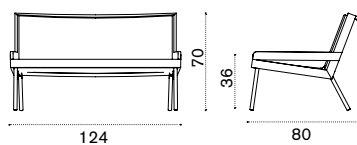

 → 14

Item

Description

 AAPLS51T5E37 Urban, cappuccino

 COVER307 Rain cover 81 x 82 h70

2 seater sofa

 → 214  

 AAD2S51T5E37 Urban, cappuccino