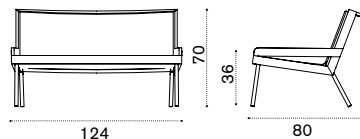

→ 21

- AAD2S51T1E38
  Mountain, tartan
- AACULBA31
  Cushion, lumbar, red navajo/velvet blue
- AASBPPMA
  Sleeping bag
- COVER308
  Rain cover 126 x 82 h70

Square coffee table 50x50