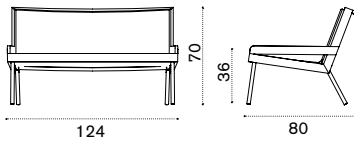

→ 21

	AAD2S51T5W20	Mountain, Bark
	AACUSED2A39	Cushion, seat, espresso
	AACULBA31	Cushion, lumbar, red navajo/velvet blue
	AASBPPMA	Sleeping bag
	COVER308	Rain cover 126 x 82 h70

Square coffee table 50x50