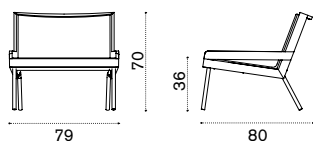

Lounge armchair

→ 14

Item

Description

- AAPLS51T1WN
Veranda, rattan
- COVER307
Rain cover 81 x 82 h70

Square coffee table 50x50

→ 9

- AATQB51T1
Veranda, teak
- COVER309
Rain cover 52 x 52 h40