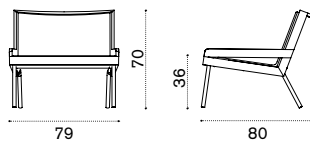

 → 14

Item

Description

 AAPLS51T5E37 Urban, cappuccino

 COVER307 Rain cover 81 x 82 h70

2 seater sofa

 → 214  

 AAD2S51T5E37 Urban, cappuccino