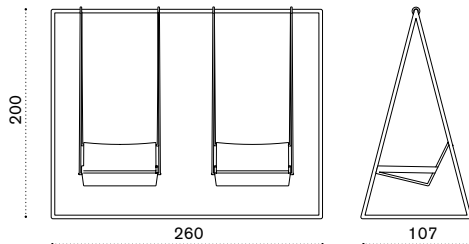

Free-standing outdoor swings

→ 74

AA2ACS51T1RFG

Coffee brown frame + 2 swings Nautic, rope

Complementary cushions

- AACUDEQA102 40x40, classic green piping white
- AACUDEQA103 40x40, wide stripes classic green/white
- AACUDEQA104 40x40, red piping white
- AACUDEQA105 40x40, wide stripes red/white
- AACUDEQA107 40x40, blue navy piping white
- AACUDEQA108 40x40, wide stripes blue navy/white
- AACULBM2A101 50x30, thin stripes green/white piping green
- AACULBM2A106 50x30, thin stripes blue/white piping blue
- AACULBM2A119 50x30, thin stripes red/white piping red