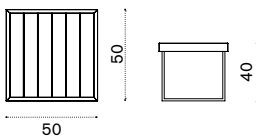

→ 9

	AATCQB51T5	Mountain, pickled teak
	COVER309	Rain cover 52 x 52 h40