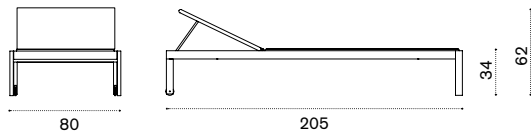

→ 9

	AATCQB51T5	Mountain, pickled teak
	COVER309	Rain cover 52 x 52 h40

Rectangular coffee table 100x70

→ 16

	AATCRB51T5	Mountain, pickled teak
	COVER310	Rain cover 102 x 72 h40

Sunbed

Item

Description