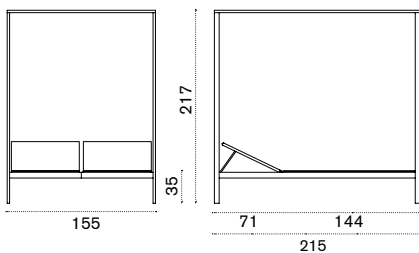

● COVER308 Rain cover 126 x 82 h70

→ 16

Sunbed

●●● AALES51T5E37 Urban, cappuccino

● COVER315 Rain cover 207 x 82 h34

→ 37

Lounge bed with curtain

●●● AAALB51T5E37 Urban, cappuccino