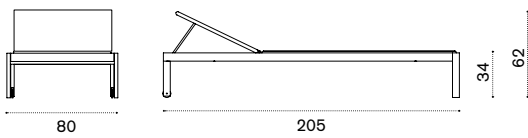

● COVER308 Rain cover 126 x 82 h70

→ 16

Sunbed

●●● AALES51T5E37 Urban, cappuccino

● COVER315 Rain cover 207 x 82 h34

→ 37

Lounge bed with curtain

●●● AAALB51T5E37 Urban, cappuccino