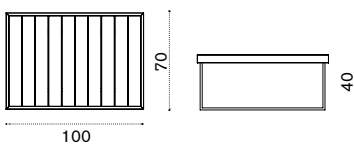

Rectangular coffee table 100x70

→ 16

	AATCRB51T5	Mountain, pickled teak
	COVER310	Rain cover 102 x 72 h40