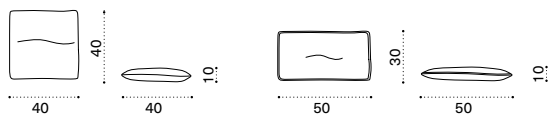

Allaperto

Nautic ^{NEW}

Hanging armchair

→ 19

Item

AAPLAS51T1RFG

Description

Nautic, rope

Free-standing outdoor swings

→ 74

AA2ACS51T1RFG

Coffee brown frame + 2 swings Nautic, rope

Complementary cushions

- AACUDEQA102 40x40, classic green piping white
- AACUDEQA103 40x40, wide stripes classic green/white
- AACUDEQA104 40x40, red piping white
- AACUDEQA105 40x40, wide stripes red/white
- AACUDEQA107 40x40, blue navy piping white
- AACUDEQA108 40x40, wide stripes blue navy/white
- AACULBM2A101 50x30, thin stripes green/white piping green
- AACULBM2A106 50x30, thin stripes blue/white piping blue
- AACULBM2A119 50x30, thin stripes red/white piping red

→ 0,5