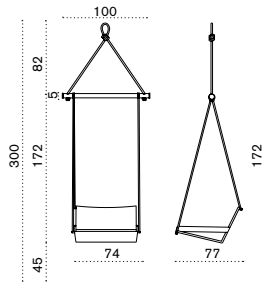

Rectangular coffee table 100x70

→ 16

- AATCRB51T1
Veranda, teak
- COVER310
Rain cover 102 x 72 h40

Allaperto Veranda ^{NEW}

Hanging armchair

Item	Description
 AAPLAS51T1WN	Veranda, rattan

 → 19 

Complementary cushions