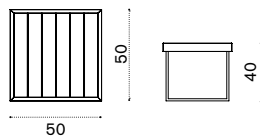

→ 9

- AATCQB51T1
  Mountain, teak
- COVER309
  Rain cover 52 x 52 h40