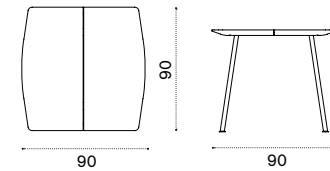

Square dining table 90x90

$\frac{kg}{kg}$ → 23 $\frac{kg}{kg}$ → 4

Item	Description
● ● AGTPQB48T1	Sepia black + teak
● COVER304	Rain cover 92 x 92 h74