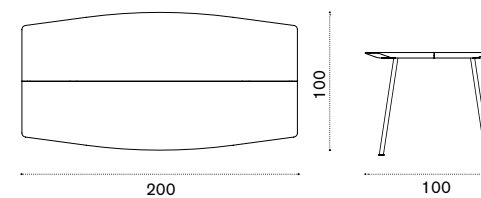

Square dining table 90x90

$\frac{kg}{kg}$ → 23 $\frac{kg}{kg}$ → 4

Item	Description
● ● AGTPQB48T1	Sepia black + teak
● COVER304	Rain cover 92 x 92 h74

Round dining table Ø 110

$\frac{kg}{kg}$ → 25 $\frac{kg}{kg}$ → 5

Item	Description
● ● AGTPTB48T1	Sepia black + teak
● COVER305	Rain cover Ø112 h76

Rectangular dining table 200x100

$\frac{kg}{kg}$ → 45 $\frac{kg}{kg}$ → 8

Item	Description
● ● AGTPRB48T1	Sepia black + teak
● COVER306	Rain cover 202 x 102 h74