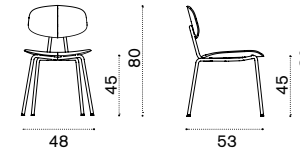

Dining chair

$\frac{kg}{kg}$ → 6

Item	Description
● ● AGSEB48T1	Sepia black + teak
● ● AGCUSES AW28	Cushion, shaped, black stone
● AGCUSESPP35	Cushion, shaped, geometric terra
● AGCUSESPP36	Cushion, shaped, geometric marine
● COVER301	Rain cover 50 x 55 h80