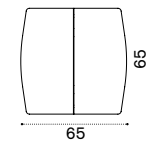

Coffee table 65x65

Coffee table Ø 110

65x65 $\frac{kg}{kg}$ → 9 | Ø 110 $\frac{kg}{kg}$ → 20

Item	Description
● ● AGTCQB48T1	Sepia black + teak
● COVER303	Rain cover 67 x 67 h37
● ● AGTCTB48T1	Coffee table Ø 110, sepia black + teak
● COVER314	Rain cover Ø 112 h37