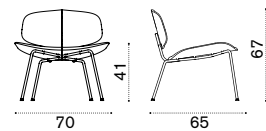

$\frac{kg}{kg}$ → 8

Item	Description
● ● AGPLB48T1	Sepia black + teak
● AGCUPLTA30	Cushion, round, velvet blue
● AGCUPLTA34	Cushion, round, velvet artic grey
● AGCUPLTPP35	Cushion, round, geometric terra
● AGCUPLTPP36	Cushion, round, geometric marine
● AGCUPLSA30	Cushion, shaped, velvet blue
● AGCUPLSA34	Cushion, shaped, velvet artic grey
● AGCUPLSPP35	Cushion, shaped, geometric terra
● AGCUPLSPP36	Cushion, shaped, geometric marine
● AGCUPLSAW28	Cushion, shaped, black stone
● COVER302	Rain cover 72 x 67 h67

Coffee table 65x65

Coffee table Ø 110

65x65 $\frac{kg}{kg}$ → 9 | Ø 110 $\frac{kg}{kg}$ → 20

Item	Description
● ● AGTCQB48T1	Sepia black + teak
● COVER303	Rain cover 67 x 67 h37
● ● AGTCTB48T1	Coffee table Ø 110, sepia black + teak
● COVER314	Rain cover Ø 112 h37