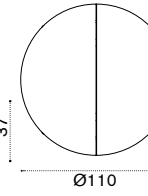

Coffee table 65x65

Coffee table Ø 110

65x65 $\frac{kg}{kg}$ → 9 | Ø 110 $\frac{kg}{kg}$ → 20

Item	Description
● ● AGTCQB48T1	Sepia black + teak
● COVER303	Rain cover 67 x 67 h37
● ● AGTCTB48T1	Coffee table Ø 110, sepia black + teak
● COVER314	Rain cover Ø 112 h37