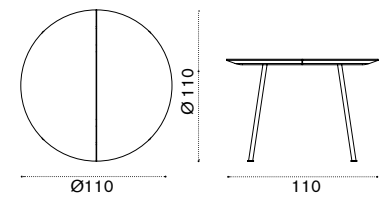

Coffee table 65x65

Coffee table Ø 110

65x65 $\frac{kg}{kg}$ → 9 | Ø 110 $\frac{kg}{kg}$ → 20

Item	Description
● ● AGTCQB48T1	Sepia black + teak
● COVER303	Rain cover 67 x 67 h37
● ● AGTCTB48T1	Coffee table Ø 110, sepia black + teak
● COVER314	Rain cover Ø 112 h37

Square dining table 90x90

$\frac{kg}{kg}$ → 23 $\frac{kg}{kg}$ → 4

Item	Description
● ● AGTPQB48T1	Sepia black + teak
● COVER304	Rain cover 92 x 92 h74

Round dining table Ø 110

$\frac{kg}{kg}$ → 25 $\frac{kg}{kg}$ → 5