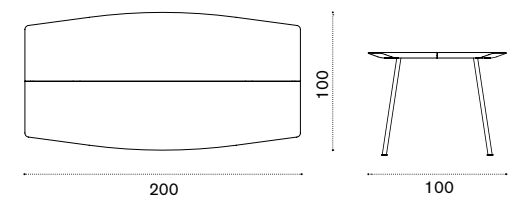

Coffee table 65x65

$\frac{kg}{kg}$ → 9 | $\frac{kg}{kg}$ → 20

Coffee table Ø 110

Dining chair

$\frac{kg}{kg}$ → 6

Square dining table 90x90

$\frac{kg}{kg}$ → 23 | $\frac{kg}{kg}$ → 4

Round dining table Ø 110

$\frac{kg}{kg}$ → 25 | $\frac{kg}{kg}$ → 5

Rectangular dining table 200x100

$\frac{kg}{kg}$ → 45 | $\frac{kg}{kg}$ → 8

Item	Description
● ● AGTCQB48T1	Sepia black + teak
● COVER303	Rain cover 67 x 67 h37
● ● AGTCTB48T1	Coffee table Ø 110, sepia black + teak
● COVER314	Rain cover Ø 112 h37
● ● AGSEB48T1	Sepia black + teak
● ● AGCUSESASW28	Cushion, shaped, black stone
● AGCUSESPP35	Cushion, shaped, geometric terra
● AGCUSESPP36	Cushion, shaped, geometric marine
● COVER301	Rain cover 50 x 55 h80