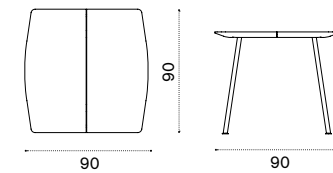

Coffee table 65x65

$\frac{kg}{kg}$ → 9 | $\frac{kg}{kg}$ → 20

Coffee table Ø 110

Dining chair

$\frac{kg}{kg}$ → 6

Square dining table 90x90

$\frac{kg}{kg}$ → 23 | $\frac{kg}{kg}$ → 4

Round dining table Ø 110

$\frac{kg}{kg}$ → 25 | $\frac{kg}{kg}$ → 5

Rectangular dining table 200x100

$\frac{kg}{kg}$ → 45 | $\frac{kg}{kg}$ → 8

Item	Description
● ● AGTCQB48T1	Sepia black + teak
● COVER303	Rain cover 67 x 67 h37
● ● AGTCTB48T1	Coffee table Ø 110, sepia black + teak
● COVER314	Rain cover Ø 112 h37
● ● AGSEB48T1	Sepia black + teak
● ● AGCUSESASW28	Cushion, shaped, black stone
● AGCUSESPP35	Cushion, shaped, geometric terra
● AGCUSESPP36	Cushion, shaped, geometric marine
● COVER301	Rain cover 50 x 55 h80