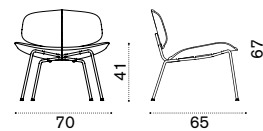

Agave

Mattia Albicini
Collection composed of: lounge chair
/ square, round coffee table / dining chair
/ square, round, rectangular dining table.

Material - Frame

Fabrics

Fabrics

Rain cover

Lounge chair

$\frac{kg}{kg}$ → 8

Coffee table 65x65

$\frac{kg}{kg}$ → 9 | $\frac{kg}{kg}$ → 20

Coffee table Ø 110

Dining chair

$\frac{kg}{kg}$ → 6

Square dining table 90x90

$\frac{kg}{kg}$ → 23 | $\frac{kg}{kg}$ → 4

Round dining table Ø 110

$\frac{kg}{kg}$ → 25 | $\frac{kg}{kg}$ → 5

Rectangular dining table 200x100

$\frac{kg}{kg}$ → 45 | $\frac{kg}{kg}$ → 8

Item	Description
● ● AGTCQB48T1	Sepia black + teak
● COVER303	Rain cover 67 x 67 h37
● ● AGTCTB48T1	Coffee table Ø 110, sepia black + teak
● COVER314	Rain cover Ø 112 h37
● ● AGSEB48T1	Sepia black + teak
● ● AGCUSESASW28	Cushion, shaped, black stone
● AGCUSESPP35	Cushion, shaped, geometric terra
● AGCUSESPP36	Cushion, shaped, geometric marine
● COVER301	Rain cover 50 x 55 h80