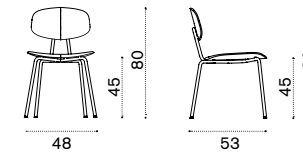

Coffee table 65x65

$\frac{kg}{kg}$ → 9 | $\frac{kg}{kg}$ → 20

Coffee table Ø 110

Dining chair

$\frac{kg}{kg}$ → 6

Square dining table 90x90

$\frac{kg}{kg}$ → 23 | $\frac{kg}{kg}$ → 4

Round dining table Ø 110

$\frac{kg}{kg}$ → 25 | $\frac{kg}{kg}$ → 5

Rectangular dining table 200x100

$\frac{kg}{kg}$ → 45 | $\frac{kg}{kg}$ → 8

Item	Description
● ● AGTCQB48T1	Sepia black + teak
● COVER303	Rain cover 67 x 67 h37
● ● AGTCTB48T1	Coffee table Ø 110, sepia black + teak
● COVER314	Rain cover Ø 112 h37
● ● AGSEB48T1	Sepia black + teak
● ● AGCUSESASW28	Cushion, shaped, black stone
● AGCUSESPP35	Cushion, shaped, geometric terra
● AGCUSESPP36	Cushion, shaped, geometric marine
● COVER301	Rain cover 50 x 55 h80