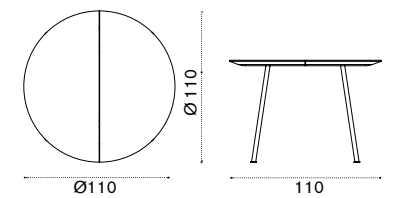

Coffee table 65x65

$\frac{kg}{kg}$ → 9 | $\frac{kg}{kg}$ → 20

Coffee table Ø 110

Dining chair

$\frac{kg}{kg}$ → 6

Square dining table 90x90

$\frac{kg}{kg}$ → 23 | $\frac{kg}{kg}$ → 4

Round dining table Ø 110

$\frac{kg}{kg}$ → 25 | $\frac{kg}{kg}$ → 5

Rectangular dining table 200x100

$\frac{kg}{kg}$ → 45 | $\frac{kg}{kg}$ → 8

Item	Description
● ● AGTCQB48T1	Sepia black + teak
● COVER303	Rain cover 67 x 67 h37
● ● AGTCTB48T1	Coffee table Ø 110, sepia black + teak
● COVER314	Rain cover Ø 112 h37
● ● AGSEB48T1	Sepia black + teak
● ● AGCUSESASW28	Cushion, shaped, black stone
● AGCUSESPP35	Cushion, shaped, geometric terra
● AGCUSESPP36	Cushion, shaped, geometric marine
● COVER301	Rain cover 50 x 55 h80