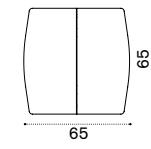

Coffee table 65x65

$\frac{kg}{kg}$ → 9 | $\frac{kg}{kg}$ → 20