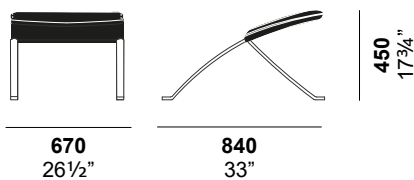

Technical information

Type Carton

All measurements in
millimetres and inches

Design

RedCreative

Experiencing the potentialities of hard and soft leather: this is the core of Enrico Pellizzoni, a company that can boast a long tradition in high quality manufacturing. Creative and research projects are springing up to carry matter and technologies towards product innovation. The purpose is to supply a wider and modern selection of new finishes, colors and environmentally sustainable materials to meet the multiple needs of the market in which Enrico Pellizzoni has established as a specialist in leather furniture.