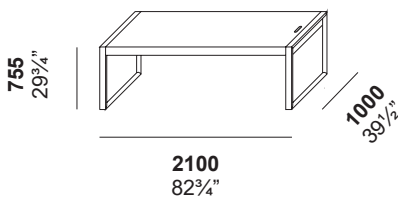

## Strato Junior

Cod. 210.Y21P  
Design Danilo Bianchi & RedCreative  
Production year 2005

Desk with structure in aluminium brill. Top in MDF covered with leather.

Structure available options  
**AB** - Aluminium brill

### Technical informations

Dimension available  
180 x 90 x 75.5 cm / 71 x 35 1/2 x 29 3/4 inches  
210 x 100 x 75.5 cm / 82 3/4 x 39 1/2 x 29 3/4 inches

All measurements in  
**millimetres and inches**

### Info tecniche

Dimensioni disponibili  
180 x 90 x 75.5 cm / 71 x 35 1/2 x 29 3/4 inches  
210 x 100 x 75.5 cm / 82 3/4 x 39 1/2 x 29 3/4 inches

Le misure riportate sono in  
**millimetri e inches.**