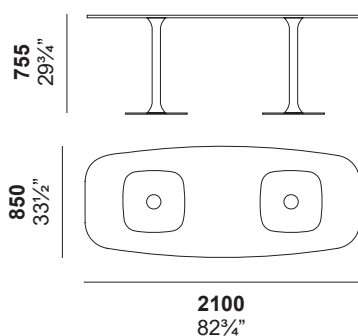

Technical informations

All measurements in
millimetres and **inches**

Design
Stefano Bigi