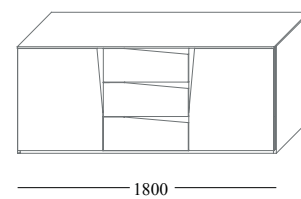

design: Pierangelo Sciuoto

Finish:

Mat lacquered in our selected colours.

The handle can be lacquered in the same colour of the door or with a supplement in a contrasting one.

Dimensions:

Sideboard

Highboard