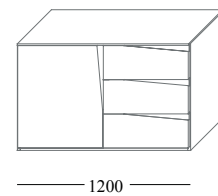

design: Pierangelo Sciuoto

Finish:

Mat lacquered in our selected colours.

The handle can be lacquered in the same colour of the door or with a supplement in a contrasting one.

Dimensions:

Sideboard

Highboard