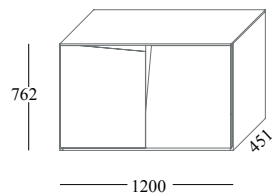

design: Pierangelo Sciuoto

Finish:

Mat lacquered in our selected colours.

The handle can be lacquered in the same colour of the door or with a supplement in a contrasting one.

Dimensions:

Sideboard

Highboard