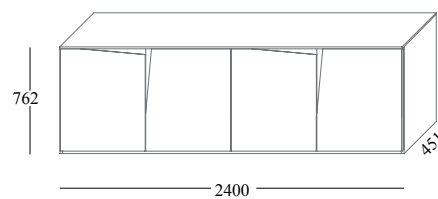

design: Pierangelo Sciuoto

Finish:

Mat lacquered in our selected colours.

The handle can be lacquered in the same colour of the door or with a supplement in a contrasting one.

Dimensions:

Sideboard

Highboard