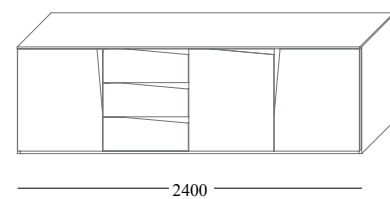

design: Pierangelo Sciuoto

Finish:

Mat lacquered in our selected colours.

The handle can be lacquered in the same colour of the door or with a supplement in a contrasting one.

Dimensions:

Sideboard

Highboard