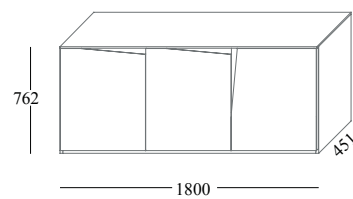

design: Pierangelo Sciuoto

Finish:

Mat lacquered in our selected colours.

The handle can be lacquered in the same colour of the door or with a supplement in a contrasting one.

Dimensions:

Sideboard

Highboard