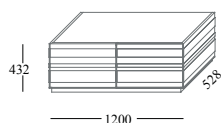

Collection **STRIPE**

Stripe is a collection made up by cupboards, sideboards and high boards available in three different heights (cupboard H 432mm, sideboard H 784mm, high board H 1525mm) and with the possibility of having some open units inserted.

Open units are micro embossed lacquered in the same colour or in a contrasting one

Shelves in tempered transparent glass (8 mm)

Dimensions:

Cupboard

Cupboard with open unit

Sideboard

Sideboard with drawer

Highboard