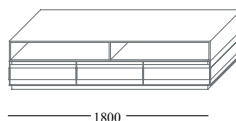

Collection **STRIPE**

Stripe is a collection made up by cupboards, sideboards and high boards available in three different heights (cupboard H 432mm, sideboard H 784mm, high board H 1525mm) and with the possibility of having some open units inserted.

Open units are micro embossed lacquered in the same colour or in a contrasting one

Shelves in tempered transparent glass (8 mm)

Dimensions:

Cupboard

Cupboard with open unit

Sideboard

Sideboard with drawer

Highboard