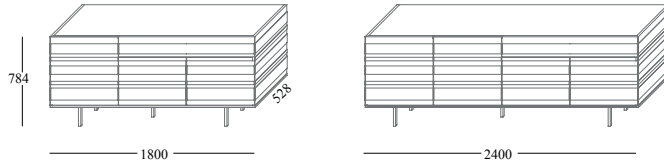

Collection **STRIPE**

Stripe is a collection made up by cupboards, sideboards and high boards available in three different heights (cupboard H 432mm, sideboard H 784mm, high board H 1525mm) and with the possibility of having some open units inserted.

Open units are micro embossed lacquered in the same colour or in a contrasting one

Shelves in tempered transparent glass (8 mm)

Dimensions:

Cupboard

Cupboard with open unit

Sideboard

Sideboard with drawer

Highboard