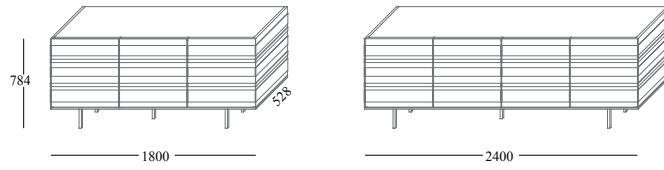

Collection **STRIPE**

Stripe is a collection made up by cupboards, sideboards and high boards available in three different heights (cupboard H 432mm, sideboard H 784mm, high board H 1525mm) and with the possibility of having some open units inserted.

Open units are micro embossed lacquered in the same colour or in a contrasting one

Shelves in tempered transparent glass (8 mm)

Dimensions:

Cupboard

Cupboard with open unit

Sideboard

Sideboard with drawer

Highboard