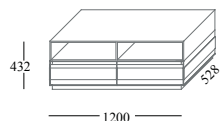

Collection **STRIPE**

Stripe is a collection made up by cupboards, sideboards and high boards available in three different heights (cupboard H 432mm, sideboard H 784mm, high board H 1525mm) and with the possibility of having some open units inserted.

Open units are micro embossed lacquered in the same colour or in a contrasting one

Shelves in tempered transparent glass (8 mm)

Dimensions:

Cupboard

Cupboard with open unit

Sideboard

Sideboard with drawer

Highboard