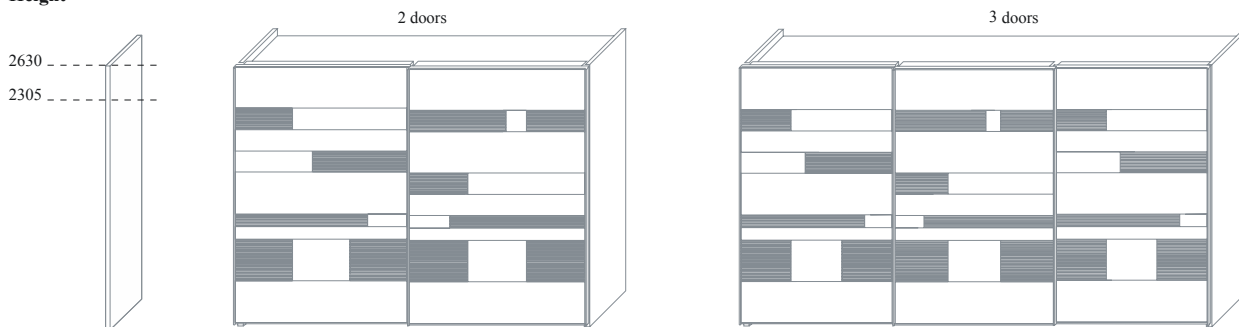

Collection **MISS GRAFF**

Wardrobe with sliding doors with panels embossed lacquered in our selected colours and glass panels lacquered in our selected colours. The door is made up of panels characterized by different thicknesses and heights.

design: Vincente Garcia Jimenez

Finishes:

Doors: panels embossed lacquered in our selected colours and glass panels lacquered in our selected colours
 External sides: mat lacquered in our selected colours
 Internal finish: mat lacquered in our selected colours, dark walnut

Dimensions:

Height

Width