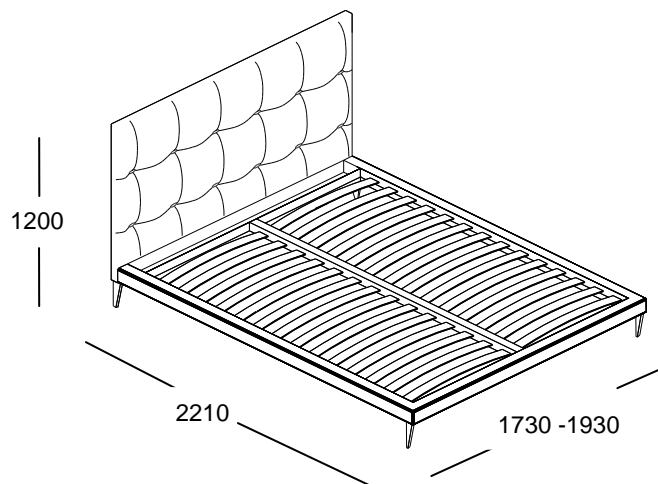

## Collection **KELLY**

Elegant upholstered bed completely covered with client's fabric or velvet

design Pierangelo Sciuto

### **Dimensions :**

### **Dimensions mattresses :**

160 x 200 cm (W bed 173 cm)  
180 x 200 cm (W bed 193 cm)  
Queen size 153 x 203 cm (W bed 166 cm)  
King size 193 x 203 cm (W bed 206 cm)