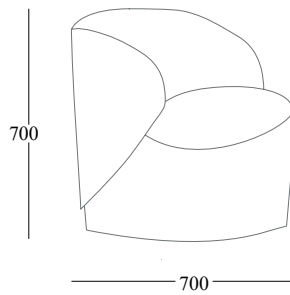

Collection **GRACE**

A comfortable and refined swivel armchair matched with a practical pouf covered with velvet available in 8 colours.

design: Pierangelo Sciuto

Finish:

Covered in velvet available in 8 colours (covering not removable)

Dimensions:

Small armchair

Pouf