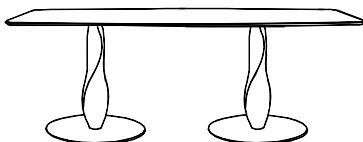

Collection **GENESIS**

An elegant table with a sculptural leg in solid black walnut or lacquered; the top is available in different finishes and dimensions.

design Stefano Bigi

Finishes :

Top available in tempered extra light or smoked glass, mat lacquered in our selected colours, black walnut.
Metal basement bronze lacquered.
Leg in solid black walnut or lacquered.

Dimensions:

H 740 mm with glass top – H 750 mm with lacquered/wooden top
Ø 1200 / 1350 mm

H 740 mm with glass top – H 750 mm with lacquered/wooden top
W 2400 – 2600 – 2800 mm
D 1000 mm