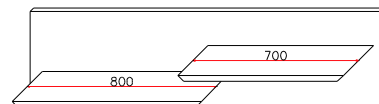

### **Dimensions:**

### Panels for TV

H 1000 W 1200 – 1500 – 1800 thickness 33 mm

### Shelves

W 1800 – 2100 – 2400 – 2700 D 450 thickness 33 mm

### Wall panels with shelves

H 400 W 900 – 1200 – 1500 – 1800 D 283 mm

H 600 W 900 – 1200 – 1500 – 1800 D 283 mm

H 800 W 900 – 1200 D 283 mm

H 1000 W 900 – 1200 D 283 mm

**Drawer unit with plinth – with VELA handle**