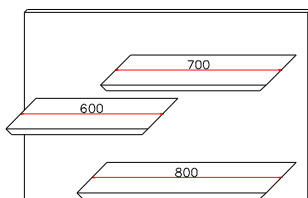

### **Dimensions:**

### Panels for TV

H 1000 W 1200 – 1500 – 1800 thickness 33 mm

### Shelves

W 1800 – 2100 – 2400 – 2700 D 450 thickness 33 mm

### Wall panels with shelves

H 400 W 900 – 1200 – 1500 – 1800 D 283 mm

H 600 W 900 – 1200 – 1500 – 1800 D 283 mm

H 800 W 900 – 1200 D 283 mm

H 1000 W 900 – 1200 D 283 mm

**Drawer unit with plinth – with VELA handle**