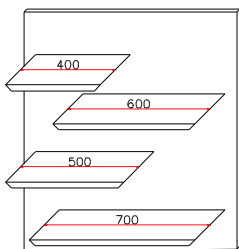

### **Dimensions:**

### Shelves

W 1800 – 2100 – 2400 – 2700 D 450 thickness 33 mm

### Wall panels with shelves

H 400 W 900 – 1200 – 1500 – 1800 D 283 mm

H 600 W 900 – 1200 – 1500 – 1800 D 283 mm

H 800 W 900 – 1200 D 283 mm

H 1000 W 900 – 1200 D 283 mm

**Drawer unit with plinth – with VELA handle**

H 250 W 900 – 1200 – 1800 – 2100 – 2400 – 2700 D 450 mm

H 460 L 900 – 1200 – 1800 – 2100 – 2400 – 2700 P 450 mm

**Hanging drawer unit – with VELA handle**

H 220 W 900 – 1200 – 1800 – 2100 – 2400 – 2700 D 450 mm