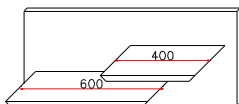

Wall panels with shelves

H 400 W 900 – 1200 – 1500 – 1800 D 283 mm