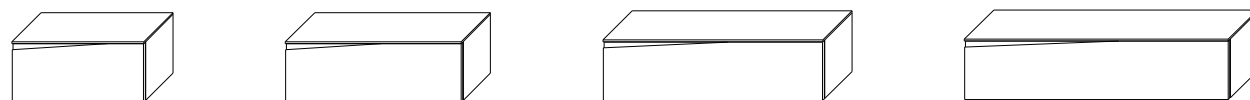

**Drawer unit with plinth – with SEVENTY handle**

H 250 W 900 – 1200 – 1800 – 2100 – 2400 – 2700 D 450 mm

H 460 W 900 – 1200 – 1800 – 2100 – 2400 – 2700 D 450 mm

**Hanging drawer unit – with SEVENTY handle**

H 220 W 900 – 1200 – 1800 – 2100 – 2400 – 2700 D 450 mm

**Hanging units with lap door opening downwards – with VELA handle**

H 400 W 900 – 1500 – 1800 D 350 mm

**Hanging units with lap door opening upwards – with VELA handle**