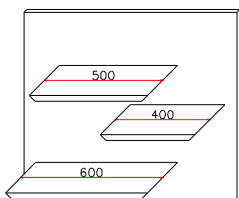

### **Dimensions:**

### Panels for TV

H 1000 W 1200 – 1500 – 1800 thickness 33 mm

### Shelves

W 1800 – 2100 – 2400 – 2700 D 450 thickness 33 mm

### Wall panels with shelves

H 400 W 900 – 1200 – 1500 – 1800 D 283 mm

H 600 W 900 – 1200 – 1500 – 1800 D 283 mm

H 800 W 900 – 1200 D 283 mm

H 1000 W 900 – 1200 D 283 mm

**Drawer unit with plinth – with VELA handle**