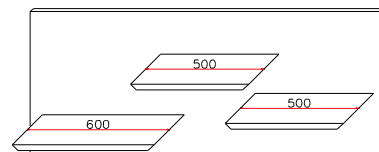

### **Dimensions:**

### Panels for TV

H 1000 W 1200 – 1500 – 1800 thickness 33 mm

### Shelves

W 1800 – 2100 – 2400 – 2700 D 450 thickness 33 mm

### Wall panels with shelves

H 400 W 900 – 1200 – 1500 – 1800 D 283 mm

H 600 W 900 – 1200 – 1500 – 1800 D 283 mm

H 800 W 900 – 1200 D 283 mm

H 1000 W 900 – 1200 D 283 mm

**Drawer unit with plinth – with VELA handle**