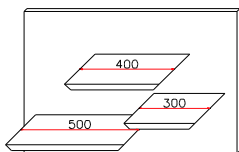

### **Dimensions:**

### Panels for TV

H 1000 W 1200 – 1500 – 1800 thickness 33 mm

### Shelves

W 1800 – 2100 – 2400 – 2700 D 450 thickness 33 mm

### Wall panels with shelves

H 400 W 900 – 1200 – 1500 – 1800 D 283 mm

H 600 W 900 – 1200 – 1500 – 1800 D 283 mm

H 800 W 900 – 1200 D 283 mm

H 1000 W 900 – 1200 D 283 mm

**Drawer unit with plinth – with VELA handle**