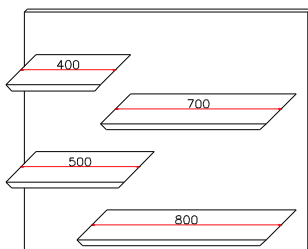

### **Dimensions:**

### Shelves

W 1800 – 2100 – 2400 – 2700 D 450 thickness 33 mm

### Wall panels with shelves

H 400 W 900 – 1200 – 1500 – 1800 D 283 mm

H 600 W 900 – 1200 – 1500 – 1800 D 283 mm

H 800 W 900 – 1200 D 283 mm

H 1000 W 900 – 1200 D 283 mm

**Drawer unit with plinth – with VELA handle**

H 250 W 900 – 1200 – 1800 – 2100 – 2400 – 2700 D 450 mm

H 460 L 900 – 1200 – 1800 – 2100 – 2400 – 2700 P 450 mm

**Hanging drawer unit – with VELA handle**

H 220 W 900 – 1200 – 1800 – 2100 – 2400 – 2700 D 450 mm