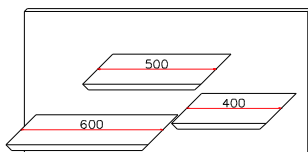

### **Dimensions:**

### Panels for TV

H 1000 W 1200 – 1500 – 1800 thickness 33 mm

### Shelves

W 1800 – 2100 – 2400 – 2700 D 450 thickness 33 mm

### Wall panels with shelves

H 400 W 900 – 1200 – 1500 – 1800 D 283 mm

H 600 W 900 – 1200 – 1500 – 1800 D 283 mm

H 800 W 900 – 1200 D 283 mm

H 1000 W 900 – 1200 D 283 mm

**Drawer unit with plinth – with VELA handle**