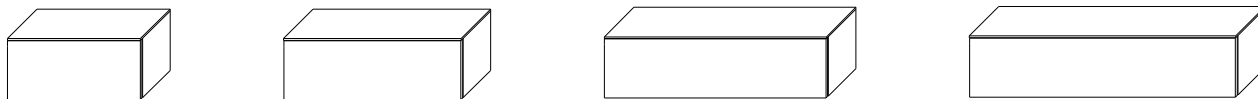

H 220 W 900 – 1200 – 1800 – 2100 – 2400 – 2700 D 450 mm

**Hanging units with lap door opening downwards – with VELA handle**

H 400 W 900 – 1500 – 1800 D 350 mm

**Hanging units with lap door opening upwards – with VELA handle**

H 400 W 900 – 1500 – 1800 D 350 mm

**Hanging units with lap door opening downwards – with PUSH opening**

H 400 W 900 – 1500 – 1800 D 350 mm

**Hanging units with lap door opening upwards – with PUSH opening**