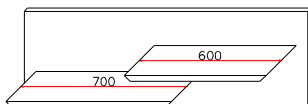

Wall panels with shelves

H 400 W 900 – 1200 – 1500 – 1800 D 283 mm