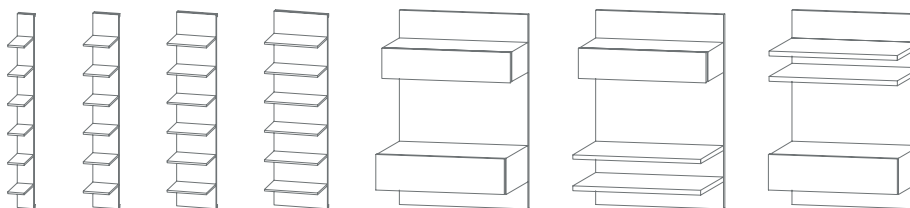

Collection CODE

It is a bookcase/container which alternates doors and open shelving units.

The idea behind this product is to alternate closed and open elements which can show and contain at the same time.

This apparently casual alternation creates an original optical effect that recalls the vertical lines of the bar code (from here the idea for the name of this collection).

The columns with doors can be fitted with shelves and/or drawers.

Doors: mat or glossy lacquered in our selected colours, natural oak, grey oak, smoked oak, black walnut, wengè

Dimensions:

Columns for doors

Height

2110 -----

Width

220 320 470 620

Open space unit

Height

2110 -----

Width

180 280 430 580 1400 1400 1400