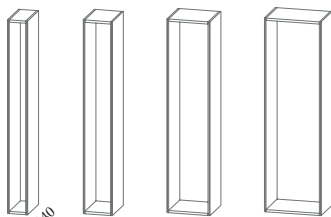

This apparently casual alternation creates an original optical effect that recalls the vertical lines of the bar code (from here the idea for the name of this collection).

The columns with doors can be fitted with shelves and/or drawers.

The open element characterized by a width of 140 cm allows a more effective use of Code in the living area for HI/FI and TV.

design: Duccio Grassi

Finish:

Open units: mat lacquered in our selected colours, natural oak, grey oak, smoked oak, black walnut, wengè

Doors: mat or glossy lacquered in our selected colours, natural oak, grey oak, smoked oak, black walnut, wengè

Dimensions:

Columns for doors

Height

2110 -----

Width

220 320 470 620

Open space unit

Height

2110 -----

Width

180 280 430 580 1400 1400 1400