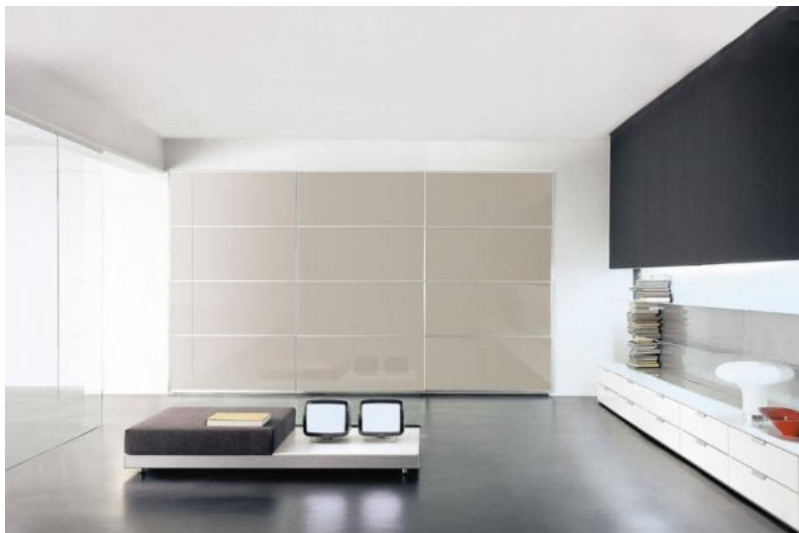

Collection **AVANTGARDE**

A rigorous and clear impact for the frontal grid of the wardrobe Avantgarde: its sliding doors are made up of panels available with coloured glass available in different colours or in natural mirror with profiles in natural anodized aluminum.
The wardrobe Avantgarde is available in different dimensions with 2 or 3 sliding doors.

design: Pietro Arosio

Finishes:

Doors: panels in glossy lacquered glass in our selected colours or in natural mirror
External sides: mat lacquered in our selected colours
Internal finish: mat lacquered in our selected colours, dark walnut