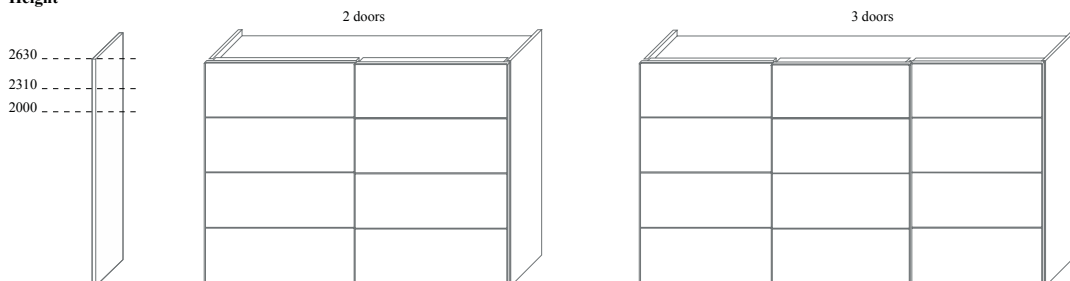

Collection **AVANTGARDE**

A rigorous and clear impact for the frontal grid of the wardrobe Avantgarde: its sliding doors are made up of panels available with coloured glass available in different colours or in natural mirror with profiles in natural anodized aluminum.
The wardrobe Avantgarde is available in different dimensions with 2 or 3 sliding doors.

Dimensions:

Height

Width