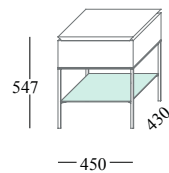

Collection **ARES**

The Ares group is made up by a chest of drawers and night tables characterized by a metal structure in graphite colour or by a chest of drawers on basement, all embellished by a 45° cutting along the perimeter.

design: Pierangelo Sciuto

Finish:

Mat lacquered in our selected colours, black walnut and eucalyptus
Metal structure graphite colour
Smoked glass shelf (for the night table)

Dimensions:

Night table

Chest of drawers