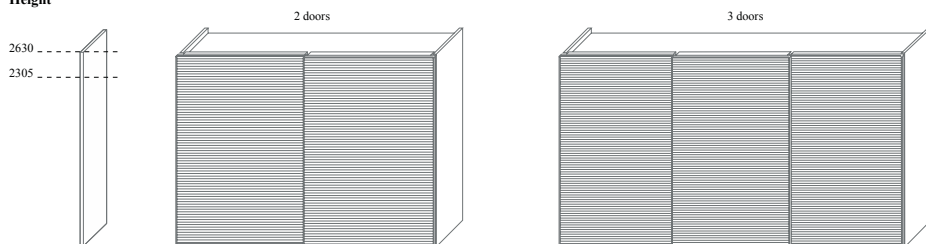

**Collection ALLUMINIO**

The doors of the wardrobe Alluminio are completely covered with natural anodized aluminum, a modern look that adapts to different contexts.  
Alluminio is available in two heights, seven widths, with two or three sliding doors, and can be personalized on request on the external sides and on the internal parts.

**Dimensions:**

**Height**

**Width**