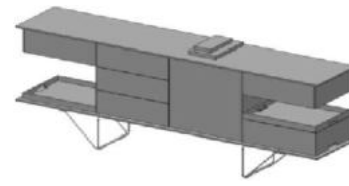

**4550-II TWIN**

**base 1 (standard)**

**with box and serving tray**

**4550-IV TWIN**

**base 2**

**4551-II TWIN**

**base 2**

**with box and serving tray**

**4551-IV TWIN**

**base 1 (standard)**

**with box and 2x serving trays**

# TWIN 4550

CORPUS: two doors

Model type	Corpus	Size
	matt lacquered to RAL / NCS	W - D - H approx. in cm
	<b>Base 1</b> round steel 12 mm ø polished chrome standard	

4550-I Sideboard  
corpus with two doors  
a fitted shelf behind each of the doors  
218 x 45 x 79  
106 x 40.5 x 50