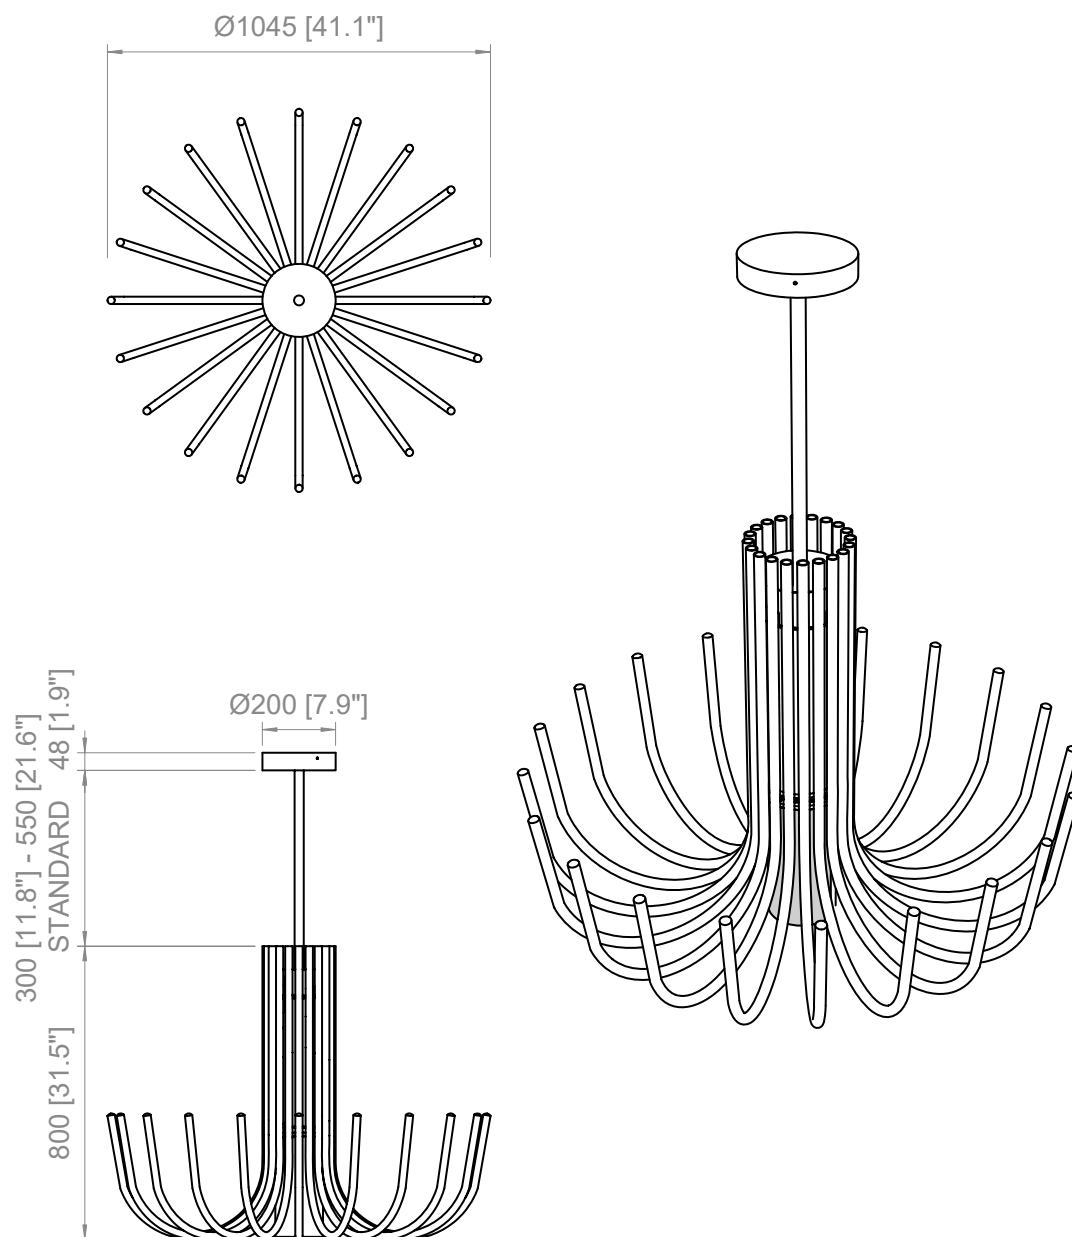

PRODOTTO / PRODUCT

BOX 1

PESO / WEIGHT
23 kg / 50.7 lbs

L: 120 cm / 47.2"
W: 120 cm / 47.2"
H: 90 cm / 35.4"

PESO / WEIGHT
25 kg / 55.1 lbs