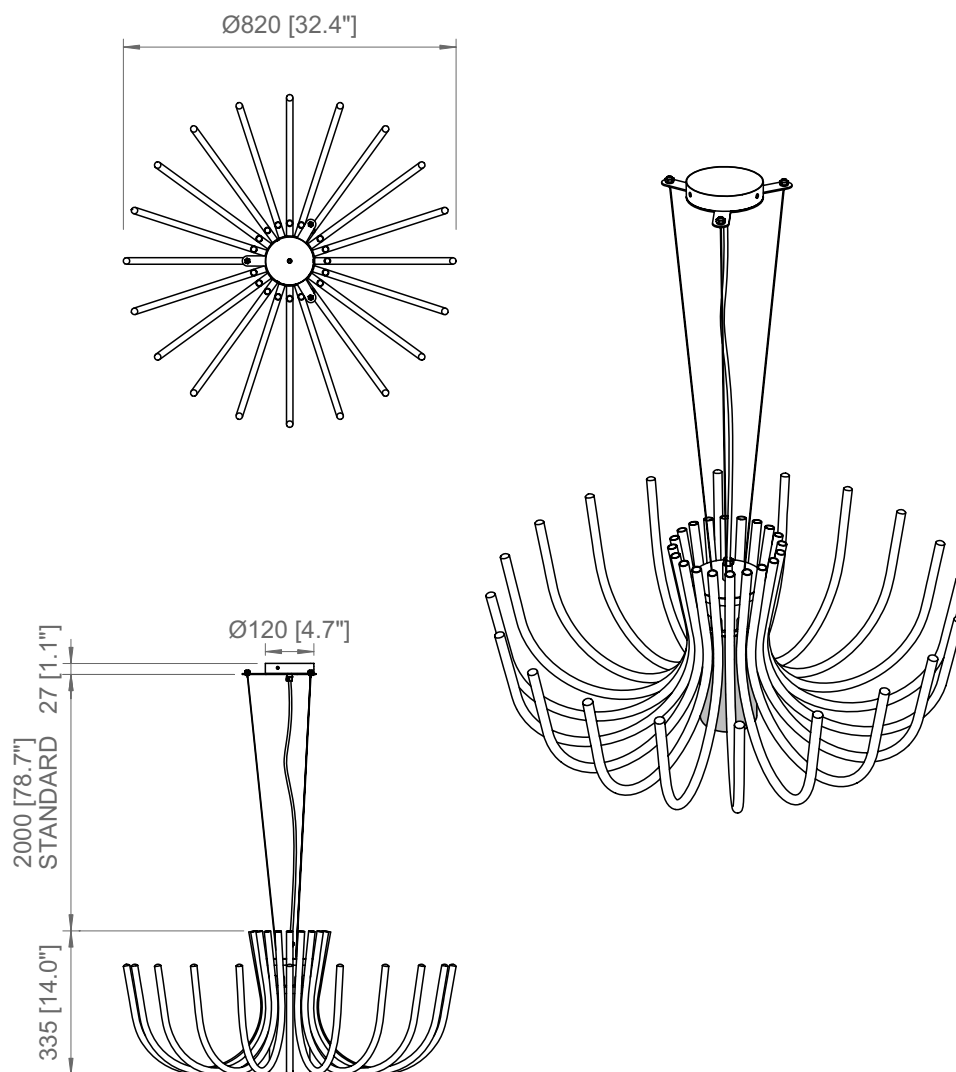

STARDUST

Marcello Colli & Maurizio Di Mauro

SO SMALL

SO LARGE

Ispirato ai grandi lampadari classici, ma con un look più essenziale dato dall'uso del solo metallo senza alcun elemento decorativo aggiuntivo. Stardust prevede una duplice illuminazione, fornita dai microled posizionati alle estremità superiori dei singoli bracci e dalla lampadina inserita nel cilindro in vetro che rappresenta la sorgente principale che illumina verso il basso. Sono previste due altezze standard per lo stelo di sospensione oppure "su misura".

Inspired by the big classic chandeliers, but with a more essential look given by the use of metal without any additional decorative element. Stardust provides a double illumination, provided by the microled positioned at the upper ends of the individual arms and by the bulb inserted in the glass cylinder which represents the main source that illuminates downwards. Available in two standard or "custom" suspension heights.

USA / LIGHT SOURCE

E26 dimmerabile LED
You can use LED light bulbs of the highest available wattage

DIMMABLE

Compatible with remote control systems

Custom LED - Not dimmable

1 X E26 +
20 X 3W
Custom LED light
Lumen: 4.500

L: 120 cm / 47.2"
W: 120 cm / 47.2"
H: 90 cm / 35.4"

PESO / WEIGHT
25 kg / 55.1 lbs

Copyright and/or design rights subsist in this drawing. No part of this drawing may be reproduced in any material form (including photocopying or storing in any medium electronic means, whether or not intentionally and whether or not as part or a larger publication) without the express permission of the copyright owner, Contardi Lighting S.r.l.. Further and without prejudice to the above, this drawing and all information relating thereto is confidential, and shall not be communicated to a third party without the consent of Contardi lighting srl. Contardi lighting srl asserts all rights to be identified as the author of the work and otherwise.