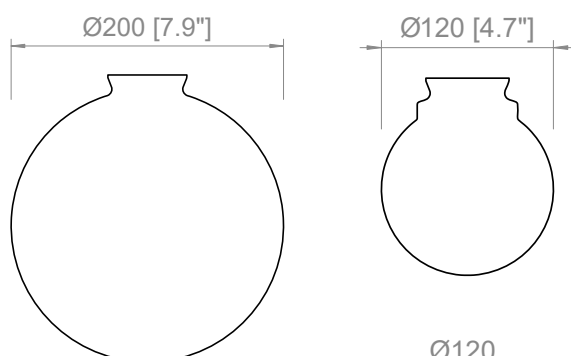

SFERE / SPHERES

Ø200
SMOKE

Ø120
SMOKE