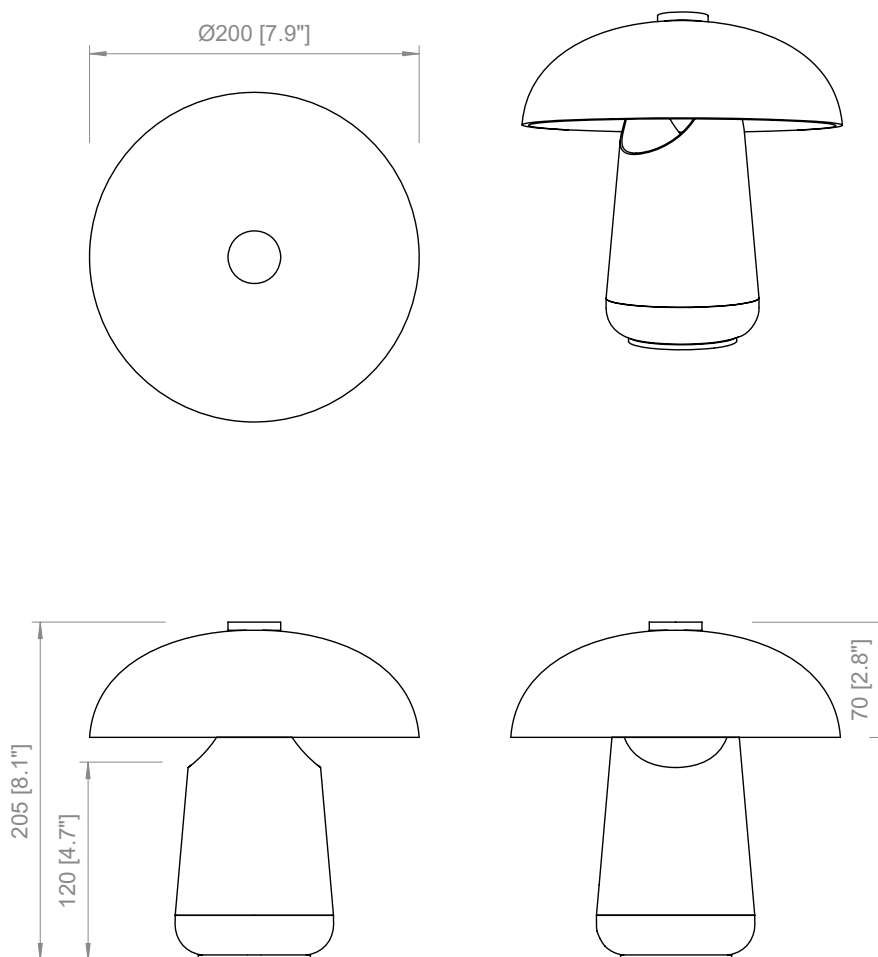

PRODOTTO / PRODUCT

PESO / WEIGHT
1 kg / 2.2 lbs

BOX 1

L: 27 cm / 10.6"
W: 27 cm / 10.6"
H: 29 cm / 11.4"

PESO / WEIGHT
2 kg / 4.4 lbs

Copyright and/or design rights subsist in this drawing. No part of this drawing may be reproduced in any material form (including photocopying or storing in any medium electronic means, whether or not intentionally and whether or not as part or a larger publication) without the express permission of the copyright owner, Contardi Lighting S.r.l.. Further and without prejudice to the above, this drawing and all information relating thereto is confidential, and shall not be communicated to a third party without the consent of Contardi lighting srl. Contardi lighting srl asserts all rights to be identified as the author of the work and otherwise.