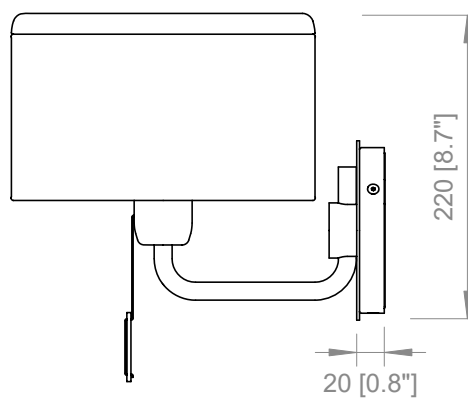

CAVO - INTERRUTTORE / CABLE - SWITCH

Tessuto nero
Interruttore a tirante

*Black fabric
Pull switch*

FL / TA / TA SMALL

L: 200 cm
L: 78.7"

FRONTE LUMINOSA / LIGHT SOURCE

E27 LED
Utilizzabili lampadine LED fino
alla massima potenza disponibile
sul mercato

*You can use LED light bulbs of
the highest available wattage*

1 X E27
Lampadina LED
LED light bulb

 Josephine TA, TA SMALL e LISEUSE

USA / CABLE - SWITCH

Black cable

FL / TA / TA SMALL

L: 78.7"

USA / LIGHT SOURCE

E26 LED
You can use LED light bulbs of the
highest available wattage

1 X E26
LED light bulb

PRODOTTO / PRODUCT

PESO / WEIGHT
1.5 kg / 3.3 lbs

BOX 1

L: 25 cm / 9.8"
W: 20 cm / 7.9"
H: 22 cm / 8.6"

PESO / WEIGHT
1 kg / 2.2 lbs

BOX 2

L: 26 cm / 10.2"
W: 26 cm / 10.2"
H: 20 cm / 7.9"

PESO / WEIGHT
0.5 kg / 1.1 lbs

**PRODOTTO / PRODUCT**

PESO / WEIGHT
1.5 kg / 3.3 lbs

BOX 1

L: 25 cm / 9.8"
W: 20 cm / 7.9"
H: 22 cm / 8.6"

PESO / WEIGHT
1 kg / 2.2 lbs