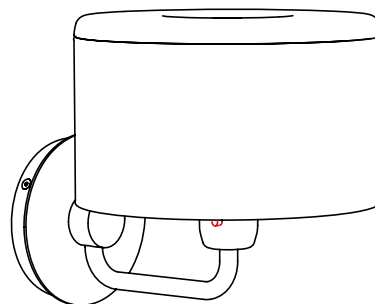

*You can use LED light bulbs of
the highest available wattage*

1 X E27
Lampadina LED
LED light bulb

 Josephine TA, TA SMALL e LISEUSE

USA / CABLE - SWITCH

Black cable

FL / TA / TA SMALL

L: 78.7"

USA / LIGHT SOURCE

E26 LED
You can use LED light bulbs of the
highest available wattage

1 X E26
LED light bulb

PRODOTTO / PRODUCT

PESO / WEIGHT
1.5 kg / 3.3 lbs

BOX 1

L: 25 cm / 9.8"
W: 20 cm / 7.9"
H: 22 cm / 8.6"

PESO / WEIGHT
1 kg / 2.2 lbs

BOX 2

L: 26 cm / 10.2"
W: 26 cm / 10.2"
H: 20 cm / 7.9"

PESO / WEIGHT
0.5 kg / 1.1 lbs

**PRODOTTO / PRODUCT**

PESO / WEIGHT
1.5 kg / 3.3 lbs

BOX 1

L: 25 cm / 9.8"
W: 20 cm / 7.9"
H: 22 cm / 8.6"

PESO / WEIGHT
1 kg / 2.2 lbs

BOX 2

L: 26 cm / 10.2"
W: 26 cm / 10.2"
H: 20 cm / 7.9"

PESO / WEIGHT
0.5 kg / 1.1 lbs

PRODOTTO / PRODUCT

PESO / WEIGHT
5 kg / 11 lbs

BOX 1

L: 28 cm / 11"
W: 28 cm / 11"
H: 43 cm / 16.9"

PESO / WEIGHT
4,5 kg / 9.9 lbs