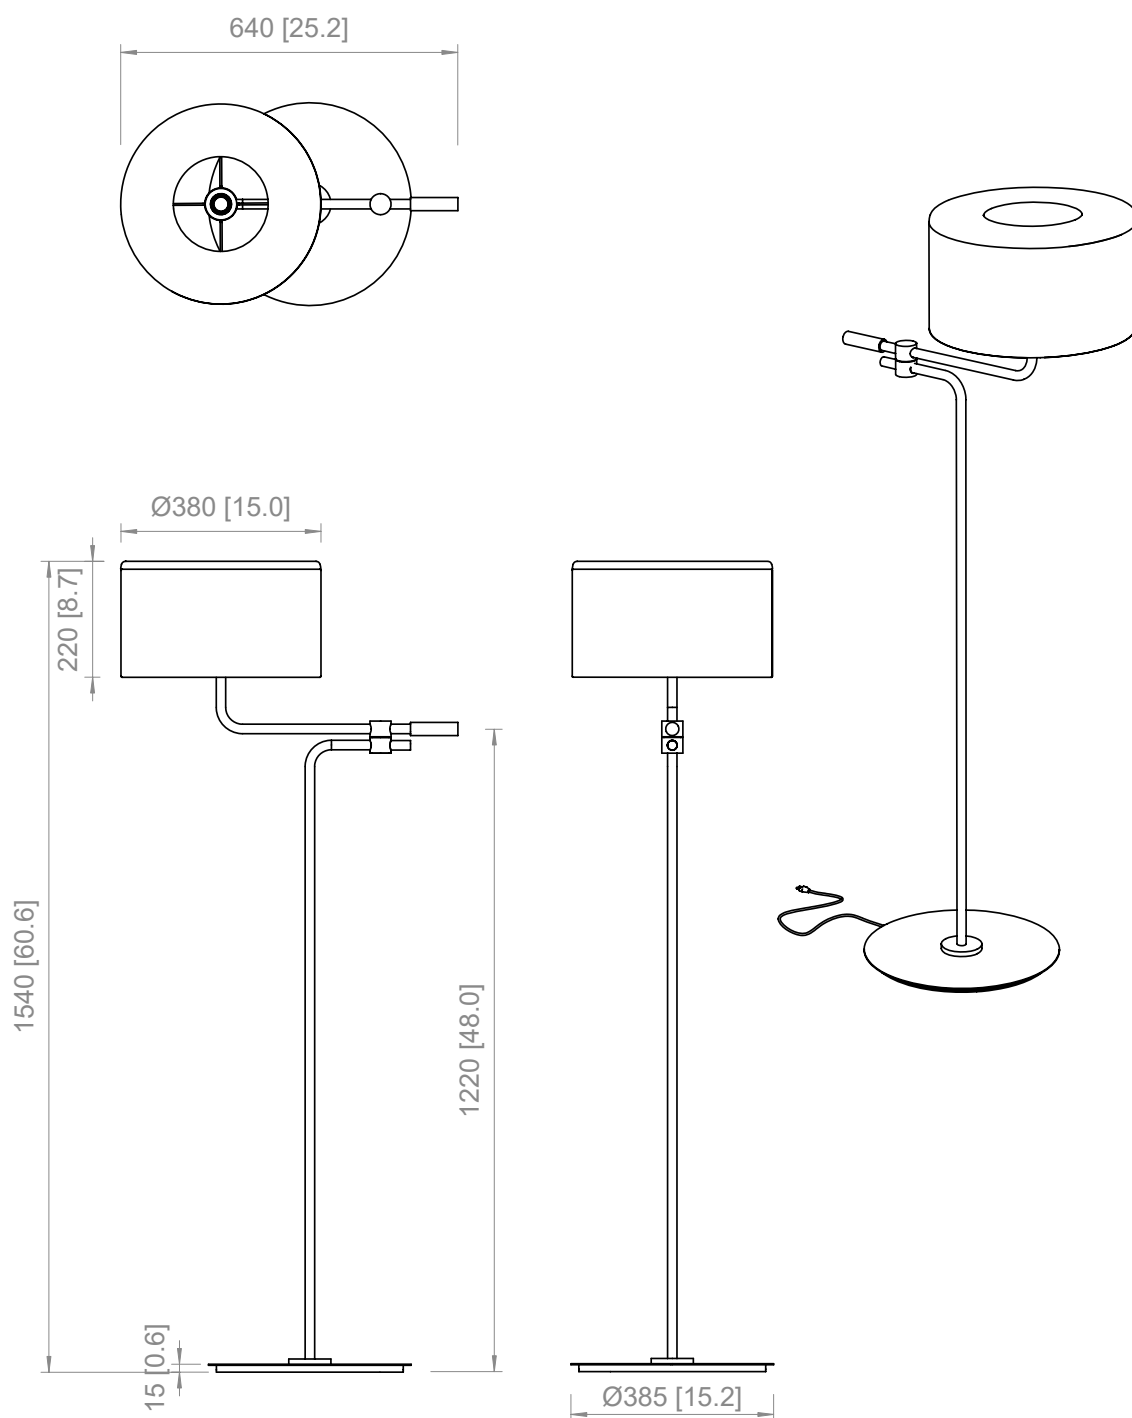

BOX 2

L: 43 cm / 16.9"
W: 43 cm / 16.9"
H: 32 cm / 12.6"

PESO / WEIGHT
2 kg / 4.4 lbs

PRODOTTO / PRODUCT

PESO / WEIGHT
9,5 kg / 20.9 lbs

BOX 1

L: 40 cm / 15.7"
W: 40 cm / 15.7"
H: 60 cm / 23.6"

PESO / WEIGHT
7,5 kg / 16.5 lbs

BOX 2

L: 43 cm / 16.9"
W: 43 cm / 16.9"
H: 32 cm / 12.6"

PESO / WEIGHT
2 kg / 4.4 lbs

PRODOTTO / PRODUCT

PESO / WEIGHT
18 kg / 39.7 lbs

BOX 1

L: 50 cm / 19.7"
W: 50 cm / 19.7"
H: 143 cm / 56.3"

PESO / WEIGHT
16 kg / 35.3 lbs

BOX 2

L: 43 cm / 16.9"
W: 43 cm / 16.9"
H: 32 cm / 12.6"

PESO / WEIGHT
2 kg / 4.4 lbs

**PRODOTTO / PRODUCT**

PESO / WEIGHT
18 kg / 39.7 lbs

BOX 1

L: 50 cm / 19.7"
W: 50 cm / 19.7"
H: 143 cm / 56.3"

PESO / WEIGHT
16 kg / 35.3 lbs

BOX 2

L: 43 cm / 16.9"
W: 43 cm / 16.9"
H: 32 cm / 12.6"

PESO / WEIGHT
2 kg / 4.4 lbs

Copyright and/or design rights subsist in this drawing. No part of this drawing may be reproduced in any material form (including photocopying or storing in any medium electronic means, whether or not intentionally and whether or not as part or a larger publication) without the express permission of the copyright owner, Contardi Lighting S.r.l.. Further and without prejudice to the above, this drawing and all information relating thereto is confidential, and shall not be communicated to a third party without the consent of Contardi lighting srl. Contardi lighting srl asserts all rights to be identified as the author of the work and otherwise.