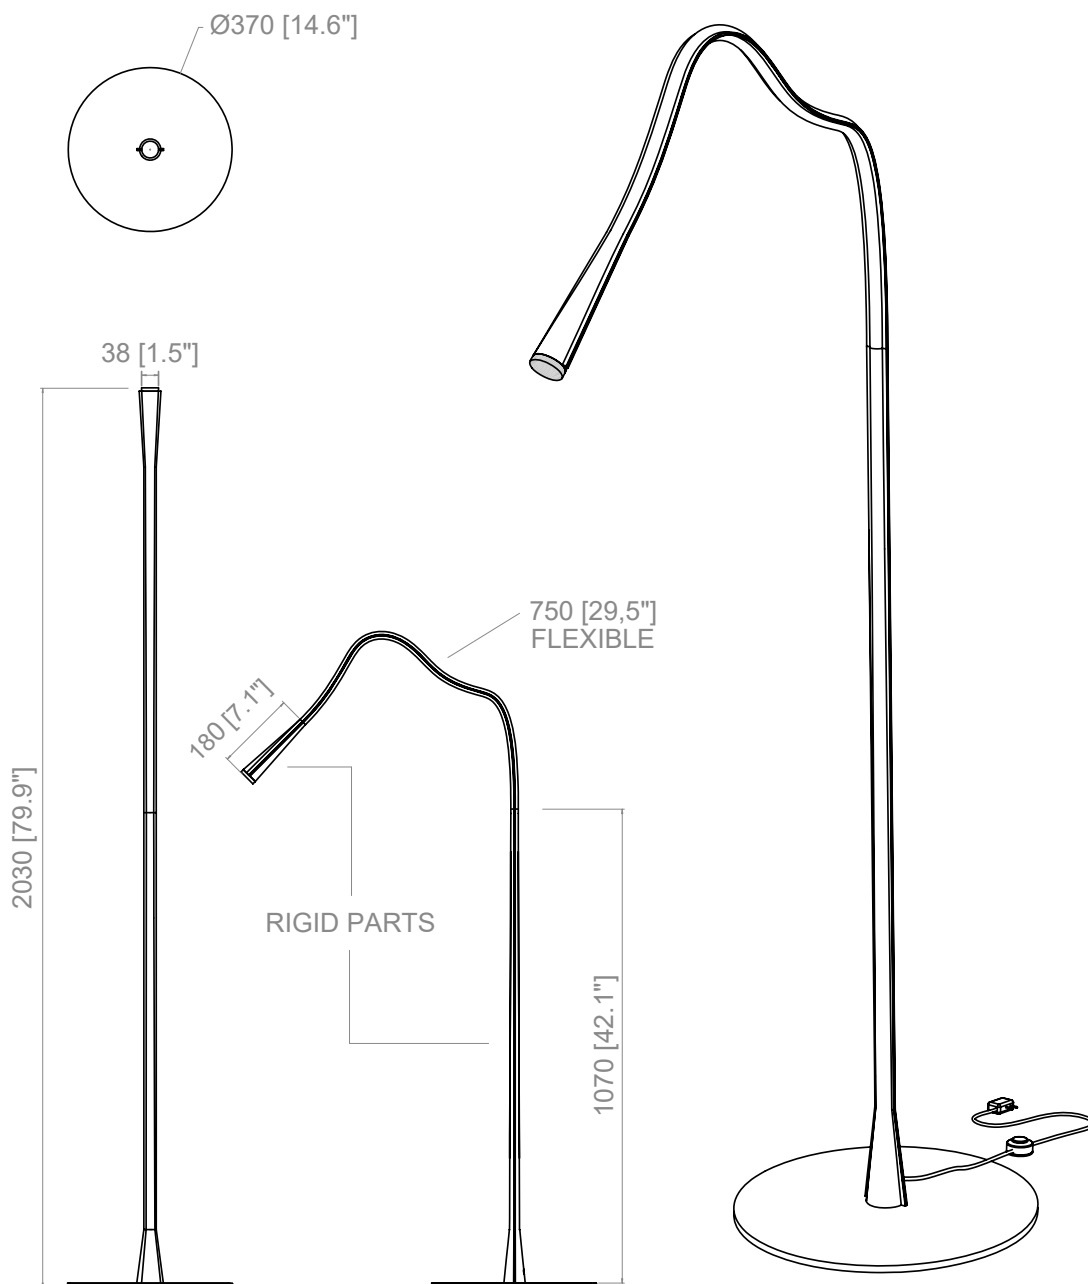

FLEXILED AP L.60

PRODOTTO / PRODUCT

BOX 1

PESO / WEIGHT
0,5 kg / 1.1 lbs

L: 78 cm / 30.7"
W: 14 cm / 5.5"
H: 8 cm / 3.1"

PESO / WEIGHT
1 kg / 2.2 lbs

FLEXILED AP L.90

PRODOTTO / PRODUCT

BOX 1

PESO / WEIGHT
0,5 kg / 1.1 lbs

L: 108 cm / 42.5"
W: 14 cm / 5.5"
H: 8 cm / 3.1"

PESO / WEIGHT
1 kg / 2.2 lbs

FLEXILED AP L.60

PRODOTTO / PRODUCT | **BOX 1**

PESO / WEIGHT
0,5 kg / 1.1 lbs

L: 78 cm / 30.7"
W: 14 cm / 5.5"
H: 8 cm / 3.1"

PESO / WEIGHT
1 kg / 2.2 lbs

FLEXILED AP L.90

PRODOTTO / PRODUCT | **BOX 1**

PESO / WEIGHT
0,5 kg / 1.1 lbs

L: 108 cm / 42.5"
W: 14 cm / 5.5"
H: 8 cm / 3.1"

PESO / WEIGHT
1 kg / 2.2 lbs

PRODOTTO / PRODUCT

PESO / WEIGHT
8,5 kg / 18.7 lbs

BOX 1

L: 10 cm / 3.9"
W: 10 cm / 3.9"
H: 210 cm / 82.6"

PESO / WEIGHT
3 kg / 6.6 lbs

BOX 2

L: 43 cm / 16.9"
W: 43 cm / 16.9"
H: 16 cm / 6.3"

PESO / WEIGHT
7,5 kg / 16.5 lbs

Copyright and/or design rights subsist in this drawing. No part of this drawing may be reproduced in any material form (including photocopying or storing in any medium electronic means, whether or not intentionally and whether or not as part or a larger publication) without the express permission of the copyright owner, Contardi Lighting S.r.l.. Further and without prejudice to the above, this drawing and all information relating thereto is confidential, and shall not be communicated to a third party without the consent of Contardi lighting srl. Contardi lighting srl asserts all rights to be identified as the author of the work and otherwise.