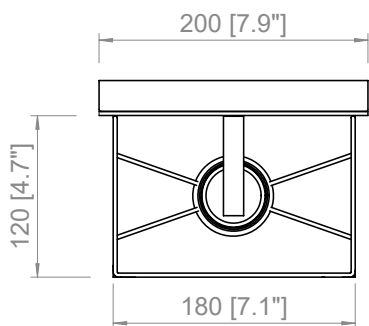

COCO AP / COCONETTE AP
1 X E26
LED light bulb

COCO AP MINI IP44
1 X G9
LED light bulb
IP44

PRODOTTO / PRODUCT

PESO / WEIGHT
2 kg / 4.4 lbs

BOX 1

L: 47 cm / 18.5"
W: 33 cm / 13"
H: 24 cm / 9.4"

PESO / WEIGHT
3 kg / 6.6 lbs

PRODOTTO / PRODUCT

BOX 1

PESO / WEIGHT
1 kg / 2.2 lbs

L: 40 cm / 15.8"
W: 17 cm / 6.7"
H: 17 cm / 6.7"

PESO / WEIGHT
1,5 kg / 3.3 lbs

PRODOTTO / PRODUCT

BOX 1

PESO / WEIGHT
3,5 kg / 7.7 lbs

L: 23 cm / 9"
W: 23 cm / 9"
H: 52 cm / 20.4"

PESO / WEIGHT
4,5 kg / 9.9 lbs

Copyright and/or design rights subsist in this drawing. No part of this drawing may be reproduced in any material form (including photocopying or storing in any medium electronic means, whether or not intentionally and whether or not as part or a larger publication) without the express permission of the copyright owner, Contardi Lighting S.r.l.. Further and without prejudice to the above, this drawing and all information relating thereto is confidential, and shall not be communicated to a third party without the consent of Contardi lighting srl. Contardi lighting srl asserts all rights to be identified as the author of the work and otherwise.