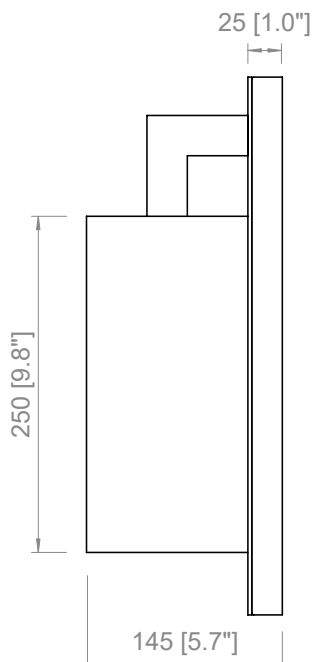

COCO AP / COCONETTE AP
1 X E26
LED light bulb

COCO AP MINI IP44
1 X G9
LED light bulb
IP44

PRODOTTO / PRODUCT

PESO / WEIGHT
2 kg / 4.4 lbs

BOX 1

L: 47 cm / 18.5"
W: 33 cm / 13"
H: 24 cm / 9.4"

PESO / WEIGHT
3 kg / 6.6 lbs

PRODOTTO / PRODUCT

BOX 1

PESO / WEIGHT
1 kg / 2.2 lbs

L: 40 cm / 15.8"
W: 17 cm / 6.7"
H: 17 cm / 6.7"

PESO / WEIGHT
1,5 kg / 3.3 lbs

PRODOTTO / PRODUCT

BOX 1

PESO / WEIGHT
3,5 kg / 7.7 lbs

L: 23 cm / 9"
W: 23 cm / 9"
H: 52 cm / 20.4"

PESO / WEIGHT
4,5 kg / 9.9 lbs

Copyright and/or design rights subsist in this drawing. No part of this drawing may be reproduced in any material form (including photocopying or storing in any medium electronic means, whether or not intentionally and whether or not as part or a larger publication) without the express permission of the copyright owner, Contardi Lighting S.r.l.. Further and without prejudice to the above, this drawing and all information relating thereto is confidential, and shall not be communicated to a third party without the consent of Contardi lighting srl. Contardi lighting srl asserts all rights to be identified as the author of the work and otherwise.