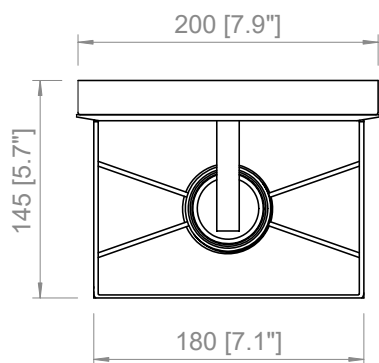

COCO AP / COCONETTE AP
1 X E26
LED light bulb

COCO AP MINI IP44
1 X G9
LED light bulb
IP44

PRODOTTO / PRODUCT

PESO / WEIGHT
2 kg / 4.4 lbs

BOX 1

L: 47 cm / 18.5"
W: 33 cm / 13"
H: 24 cm / 9.4"

PESO / WEIGHT
3 kg / 6.6 lbs

PRODOTTO / PRODUCT

BOX 1

PESO / WEIGHT
1 kg / 2.2 lbs

L: 40 cm / 15.8"
W: 17 cm / 6.7"
H: 17 cm / 6.7"

PESO / WEIGHT
1,5 kg / 3.3 lbs

PRODOTTO / PRODUCT

BOX 1

PESO / WEIGHT
3,5 kg / 7.7 lbs

L: 23 cm / 9"
W: 23 cm / 9"
H: 52 cm / 20.4"

PESO / WEIGHT
4,5 kg / 9.9 lbs

Copyright and/or design rights subsist in this drawing. No part of this drawing may be reproduced in any material form (including photocopying or storing in any medium electronic means, whether or not intentionally and whether or not as part or a larger publication) without the express permission of the copyright owner, Contardi Lighting S.r.l.. Further and without prejudice to the above, this drawing and all information relating thereto is confidential, and shall not be communicated to a third party without the consent of Contardi lighting srl. Contardi lighting srl asserts all rights to be identified as the author of the work and otherwise.