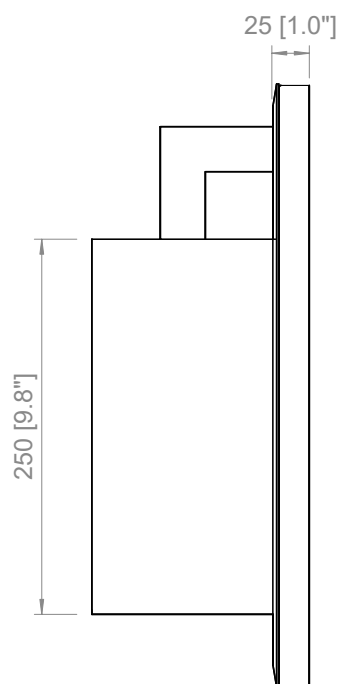

COCO AP / COCONETTE AP
1 X E26
LED light bulb

COCO AP MINI IP44
1 X G9
LED light bulb
IP44

PRODOTTO / PRODUCT

PESO / WEIGHT
2 kg / 4.4 lbs

BOX 1

L: 47 cm / 18.5"
W: 33 cm / 13"
H: 24 cm / 9.4"

PESO / WEIGHT
3 kg / 6.6 lbs

PRODOTTO / PRODUCT

BOX 1

PESO / WEIGHT
1 kg / 2.2 lbs

L: 40 cm / 15.8"
W: 17 cm / 6.7"
H: 17 cm / 6.7"

PESO / WEIGHT
1,5 kg / 3.3 lbs

PRODOTTO / PRODUCT

BOX 1

PESO / WEIGHT
3,5 kg / 7.7 lbs

L: 23 cm / 9"
W: 23 cm / 9"
H: 52 cm / 20.4"

PESO / WEIGHT
4,5 kg / 9.9 lbs

Copyright and/or design rights subsist in this drawing. No part of this drawing may be reproduced in any material form (including photocopying or storing in any medium electronic means, whether or not intentionally and whether or not as part or a larger publication) without the express permission of the copyright owner, Contardi Lighting S.r.l.. Further and without prejudice to the above, this drawing and all information relating thereto is confidential, and shall not be communicated to a third party without the consent of Contardi lighting srl. Contardi lighting srl asserts all rights to be identified as the author of the work and otherwise.