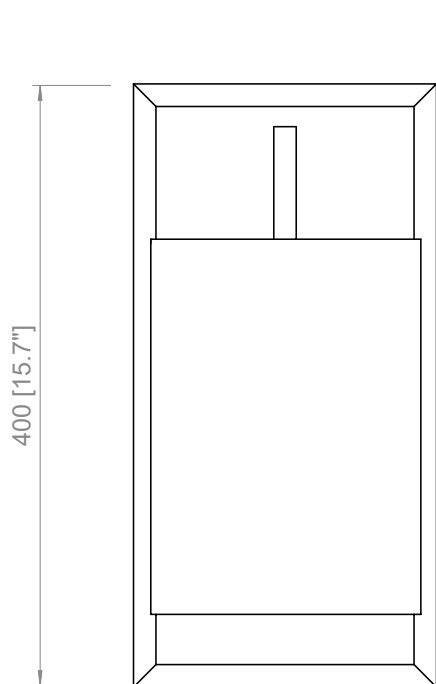

COCO AP / COCONETTE AP
1 X E26
LED light bulb

COCO AP MINI IP44
1 X G9
LED light bulb
IP44

PRODOTTO / PRODUCT

PESO / WEIGHT
2 kg / 4.4 lbs

BOX 1

L: 47 cm / 18.5"
W: 33 cm / 13"
H: 24 cm / 9.4"

PESO / WEIGHT
3 kg / 6.6 lbs

PRODOTTO / PRODUCT

BOX 1

PESO / WEIGHT
1 kg / 2.2 lbs

L: 40 cm / 15.8"
W: 17 cm / 6.7"
H: 17 cm / 6.7"

PESO / WEIGHT
1,5 kg / 3.3 lbs

PRODOTTO / PRODUCT

BOX 1

PESO / WEIGHT
3,5 kg / 7.7 lbs

L: 23 cm / 9"
W: 23 cm / 9"
H: 52 cm / 20.4"

PESO / WEIGHT
4,5 kg / 9.9 lbs

Copyright and/or design rights subsist in this drawing. No part of this drawing may be reproduced in any material form (including photocopying or storing in any medium electronic means, whether or not intentionally and whether or not as part or a larger publication) without the express permission of the copyright owner, Contardi Lighting S.r.l.. Further and without prejudice to the above, this drawing and all information relating thereto is confidential, and shall not be communicated to a third party without the consent of Contardi lighting srl. Contardi lighting srl asserts all rights to be identified as the author of the work and otherwise.