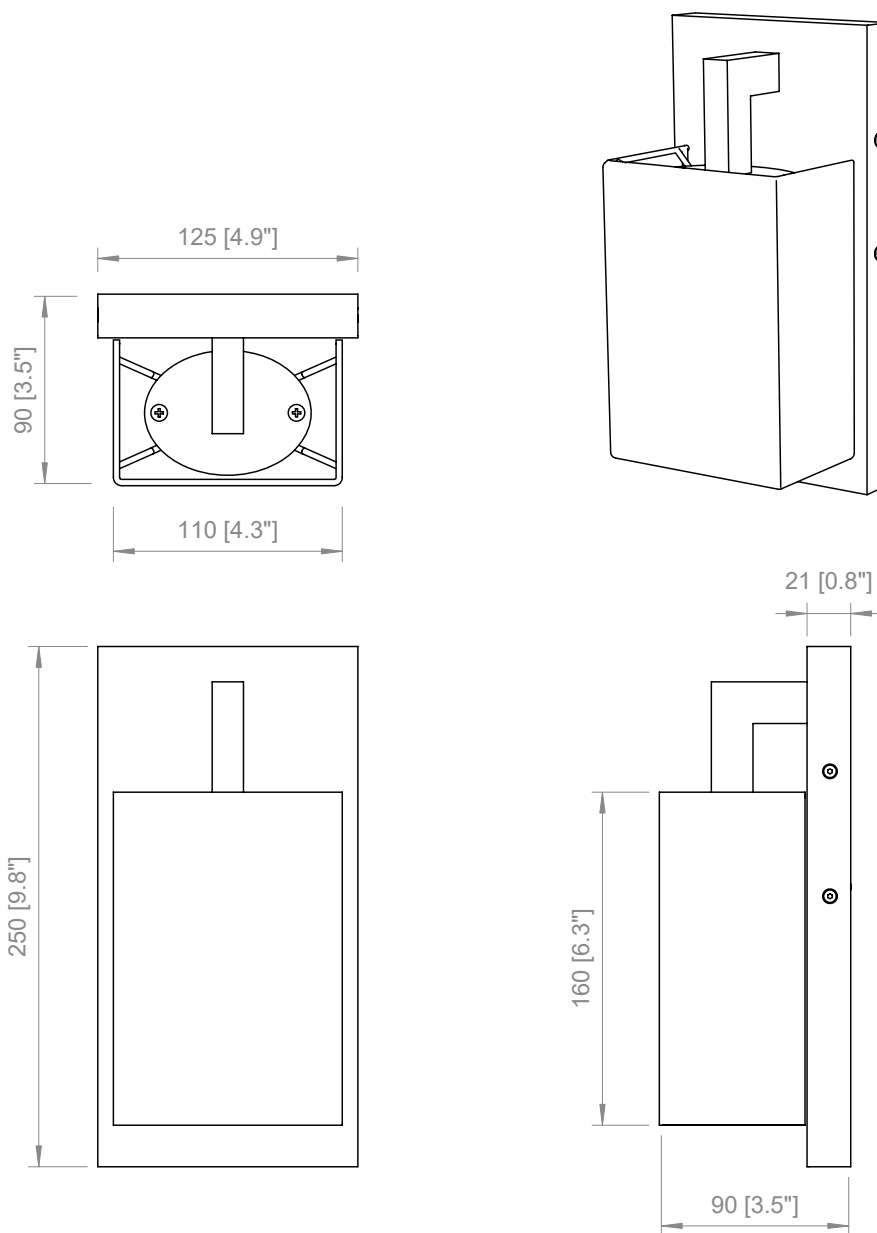

COCO AP / COCONETTE AP
1 X E26
LED light bulb

COCO AP MINI IP44
1 X G9
LED light bulb
IP44

PRODOTTO / PRODUCT

PESO / WEIGHT
2 kg / 4.4 lbs

BOX 1

L: 47 cm / 18.5"
W: 33 cm / 13"
H: 24 cm / 9.4"

PESO / WEIGHT
3 kg / 6.6 lbs

PRODOTTO / PRODUCT

BOX 1

PESO / WEIGHT
1 kg / 2.2 lbs

L: 40 cm / 15.8"
W: 17 cm / 6.7"
H: 17 cm / 6.7"

PESO / WEIGHT
1,5 kg / 3.3 lbs

PRODOTTO / PRODUCT

BOX 1

PESO / WEIGHT
3,5 kg / 7.7 lbs

L: 23 cm / 9"
W: 23 cm / 9"
H: 52 cm / 20.4"

PESO / WEIGHT
4,5 kg / 9.9 lbs

Copyright and/or design rights subsist in this drawing. No part of this drawing may be reproduced in any material form (including photocopying or storing in any medium electronic means, whether or not intentionally and whether or not as part or a larger publication) without the express permission of the copyright owner, Contardi Lighting S.r.l.. Further and without prejudice to the above, this drawing and all information relating thereto is confidential, and shall not be communicated to a third party without the consent of Contardi lighting srl. Contardi lighting srl asserts all rights to be identified as the author of the work and otherwise.