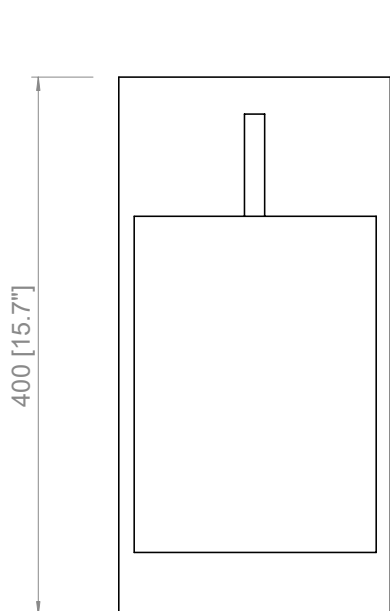

COCO AP / COCONETTE AP
1 X E26
LED light bulb

COCO AP MINI IP44
1 X G9
LED light bulb
IP44

PRODOTTO / PRODUCT

PESO / WEIGHT
2 kg / 4.4 lbs

BOX 1

L: 47 cm / 18.5"
W: 33 cm / 13"
H: 24 cm / 9.4"

PESO / WEIGHT
3 kg / 6.6 lbs

PRODOTTO / PRODUCT

BOX 1

PESO / WEIGHT
1 kg / 2.2 lbs

L: 40 cm / 15.8"
W: 17 cm / 6.7"
H: 17 cm / 6.7"

PESO / WEIGHT
1,5 kg / 3.3 lbs

PRODOTTO / PRODUCT

BOX 1

PESO / WEIGHT
3,5 kg / 7.7 lbs

L: 23 cm / 9"
W: 23 cm / 9"
H: 52 cm / 20.4"

PESO / WEIGHT
4,5 kg / 9.9 lbs

Copyright and/or design rights subsist in this drawing. No part of this drawing may be reproduced in any material form (including photocopying or storing in any medium electronic means, whether or not intentionally and whether or not as part or a larger publication) without the express permission of the copyright owner, Contardi Lighting S.r.l.. Further and without prejudice to the above, this drawing and all information relating thereto is confidential, and shall not be communicated to a third party without the consent of Contardi lighting srl. Contardi lighting srl asserts all rights to be identified as the author of the work and otherwise.