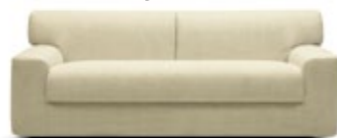

The excellence of details

Structured backrest, wide armrests, a particularly comfortable seat and a stretching mechanism for the bed that has already been widely tested on other very successful models. It can assure perfect performances with the passing of time as it is very practical and extremely silent. In a single project of excellence, Oz combines those "invisible" technical assets that are fundamental to enjoy every moment of rest. Oz is a big sofa and a big bed: everything is in order (you don't need to move the cushions to open the bed) but with a pinch of fantasy, thanks to the wide range of fabrics. For the very demanding it is also available with twin beds.

Armchair bed	75 x 200 cm
Two seater sofa-bed	116 x 200 cm
Small three seater sofa-bed	140 x 200 cm
Large three seater sofa-bed	160 x 200 cm
Twin bed	75 x 200 cm
	75 x 200 cm

Poltrona maxi e poltrona letto

cm 140

cm 75

Divano due posti e divano letto a una piazza e mezza

cm 190

cm 116

Divano tre posti e divano letto matrimoniale piccolo

cm 205

cm 140