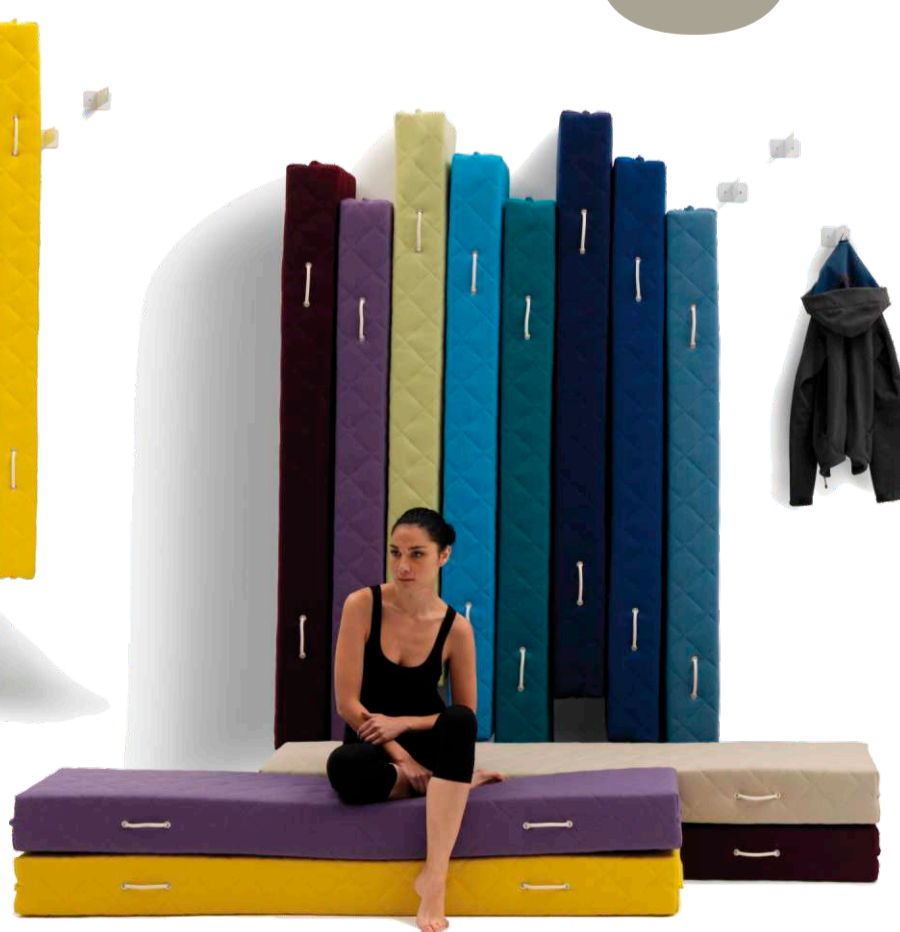

Bed Sharing risponde a queste esigenze con una semplicissima cucitura che rende pieghevoli i materassi trapuntati; confortevoli per il riposo ed eleganti nel design quando sono appesi a muro. La staffa in metallo bianco è in dotazione.

BEDSHARING

For some time now, Lorenzo Damiani (2015) has been working on projects which take account of the limited available space and uses which are out of the ordinary, situations often found in holiday homes, or student apartments. While transformability is essential, simplicity, speed and comfort are also required. Bed Sharing meets these needs through the use of simple stitching which allows the quilted mattresses to be folded; comfortable to rest on, with elegance in the design when hanging from a wall. Supplied with a white metal support bracket.

Letto

cm 80 x 190

Bed

80 x 190 cm

Bed Sharing

cm 190

cm 80