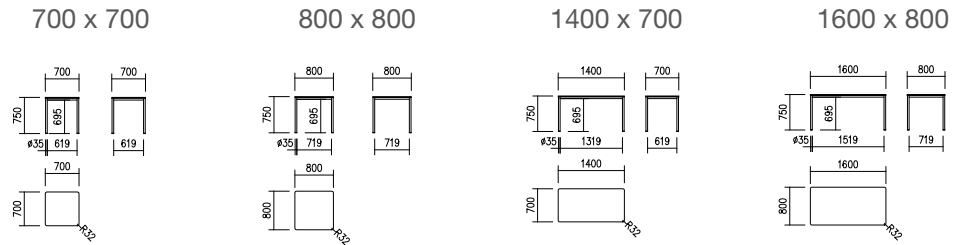

## Dimensions

Table Height: 75 cm (+ 5 mm with height adjustment screws)

Table legs can be shortened on request (for an additional fee).

Dimensions in mm

Ø 1000

Ø 1200

Ø 2000

Weights: