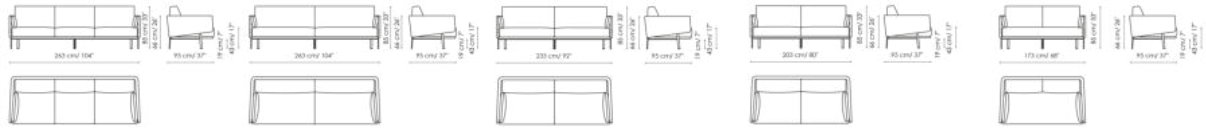

BONALDO

Structure Sofa

Designer: Alain Gilles

Structure Sofa was born from the idea of playing with the structure of a classic sofa, to reveal an inside that is softer and to create a dynamic movement between the seat and the backrest. The metal core is in some places visible, in others it is partially hidden, giving it an absolutely informal look. The colours of the metal frame can in fact be chosen tone-on-tone or in contrast to the upholstery, thus creating an unexpected visual effect. The

Data sheet

Sofa 263 - 3 seats

Width: 263cm

Depth: 95cm

Height: 85cm

Sofa 263 - 2 seats

Width: 263cm

Depth: 95cm

Height: 85cm

Meridiana

Width: 95cm

Depth: 230cm

Height: 85cm

Corner 95x95

Width: 95cm

Depth: 95cm

Meridiana
Width: 95cm
Depth: 230cm
Height: 85cm

Corner 95x95
Width: 95cm
Depth: 95cm
Height: 85cm

Corner 113x113
Width: 113cm
Depth: 113cm
Height: 85cm

Armchair
Width: 88cm
Depth: 80cm
Height: 85cm

Pouf
Width: 85cm
Depth: 85cm
Height: 43cm