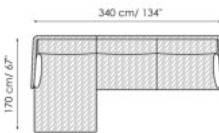

Height: 85cm

Meridiana

Width: 95cm

Depth: 230cm

Height: 85cm

Corner 95x95

Width: 95cm

Depth: 95cm

Sofa 173
Width: 173cm
Depth: 95cm
Height: 85cm

End section sofa 225
Width: 255cm
Depth: 95cm
Height: 85cm

End section sofa 195
Width: 195cm
Depth: 95cm
Height: 85cm

Chaise longue
Width: 115cm
Depth: 170cm
Height: 85cm

Meridiana
Width: 95cm
Depth: 230cm
Height: 85cm

Corner 95x95
Width: 95cm
Depth: 95cm
Height: 85cm

Corner 113x113
Width: 113cm
Depth: 113cm
Height: 85cm

Armchair
Width: 88cm
Depth: 80cm
Height: 85cm

Pouf
Width: 85cm
Depth: 85cm
Height: 43cm

Combination 1
Width: 340cm
Depth: 170cm
Height: 85cm

Combination 2
Width: 320cm
Depth: 230cm
Height: 85cm

Combination 3
Width: 290cm
Depth: 290cm
Height: 85cm

Cover

Fabric

							
Fabric 9B02	Fabric 9B08	Fabric 9B17	Fabric 9B22	Fabric 9B26	Fabric 9B36	Fabric 9B39	Fabric 9B42
							
Fabric 9B44	Fabric 9B48	Fabric MC40	Fabric MC43	Fabric MC46	Fabric MC47	Fabric MC49	Fabric SP19
							
Fabric SP20	Fabric SP21	Fabric SP22	Fabric SP23	Fabric MB66	Fabric MB67	Fabric MB72	Fabric MB90
							
Fabric MB91	Fabric MB92	Fabric SP01	Fabric SP04	Fabric SP05	Fabric SP06	Fabric SP07	Fabric MA02
							
Fabric MA04	Fabric MA07	Fabric MA09	Fabric MA11	Fabric MA20	Fabric MA22	Fabric MC39	Fabric MC60
							
Fabric MC61	Fabric MC62	Fabric MC67	Fabric MC69	Fabric MC76	Fabric MC81	Fabric MC83	Fabric MC85
							
Fabric MD30	Fabric MD31	Fabric MD32	Fabric MD34	Fabric MD35	Fabric MD37	Fabric MD39	Fabric MD41
							
Fabric MD44	Fabric MD45	Fabric MD47	Fabric MD48	Fabric SP31	Fabric SP33	Fabric SP34	Fabric SP36
							
Fabric SP38	Fabric SP45	Fabric SP48	Fabric SP50	Fabric SP51	Fabric SP52		