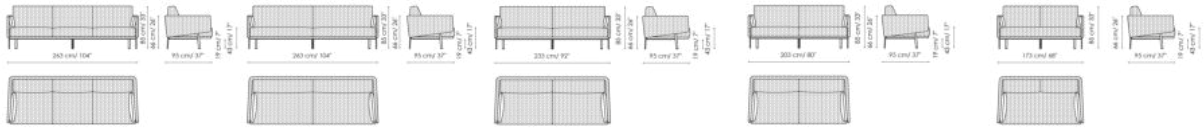

Height: 85cm

Pouf

Width: 85cm

Depth: 85cm

Height: 43cm

Combination 1

Width: 340cm

Depth: 170cm

Height: 85cm

Combination 2

Width: 320cm

Depth: 230cm

Height: 85cm

Combination 3

Width: 290cm

Depth: 290cm

Height: 85cm

Sofa 263 - 3 seats
Width: 263cm
Depth: 95cm
Height: 85cm

Sofa 263 - 2 seats
Width: 263cm
Depth: 95cm
Height: 85cm

Sofa 233
Width: 233cm
Depth: 95cm
Height: 85cm

Sofa 203
Width: 203cm
Depth: 95cm
Height: 85cm

Meridiana
Width: 95cm
Depth: 230cm
Height: 85cm

Corner 95x95
Width: 95cm
Depth: 95cm
Height: 85cm

Corner 113x113
Width: 113cm
Depth: 113cm
Height: 85cm

Armchair
Width: 88cm
Depth: 80cm
Height: 85cm

Pouf
Width: 85cm
Depth: 85cm
Height: 43cm