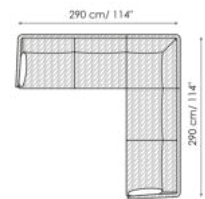

Height: 85cm

Meridiana

Width: 95cm

Depth: 230cm

Height: 85cm

Corner 95x95

Width: 95cm

Depth: 95cm

Sofa 173
Width: 173cm
Depth: 95cm
Height: 85cm

End section sofa 225
Width: 255cm
Depth: 95cm
Height: 85cm

End section sofa 195
Width: 195cm
Depth: 95cm
Height: 85cm

Chaise longue
Width: 115cm
Depth: 170cm
Height: 85cm

Meridiana
Width: 95cm
Depth: 230cm
Height: 85cm

Corner 95x95
Width: 95cm
Depth: 95cm
Height: 85cm

Corner 113x113
Width: 113cm
Depth: 113cm
Height: 85cm

Armchair
Width: 88cm
Depth: 80cm
Height: 85cm

Pouf
Width: 85cm
Depth: 85cm
Height: 43cm

Combination 1
Width: 340cm
Depth: 170cm
Height: 85cm

Combination 2
Width: 320cm
Depth: 230cm
Height: 85cm

Combination 3
Width: 290cm
Depth: 290cm
Height: 85cm

Cover

Fabric

							
Fabric 9B02	Fabric 9B08	Fabric 9B17	Fabric 9B22	Fabric 9B26	Fabric 9B36	Fabric 9B39	Fabric 9B42
							
Fabric 9B44	Fabric 9B48	Fabric MC40	Fabric MC43	Fabric MC46	Fabric MC47	Fabric MC49	Fabric SP19
							
Fabric SP20	Fabric SP21	Fabric SP22	Fabric SP23	Fabric MB66	Fabric MB67	Fabric MB72	Fabric MB90
							
Fabric MB91	Fabric MB92	Fabric SP01	Fabric SP04	Fabric SP05	Fabric SP06	Fabric SP07	Fabric MA02
							
Fabric MA04	Fabric MA07	Fabric MA09	Fabric MA11	Fabric MA20	Fabric MA22	Fabric MC39	Fabric MC60
							
Fabric MC61	Fabric MC62	Fabric MC67	Fabric MC69	Fabric MC76	Fabric MC81	Fabric MC83	Fabric MC85
							
Fabric MD30	Fabric MD31	Fabric MD32	Fabric MD34	Fabric MD35	Fabric MD37	Fabric MD39	Fabric MD41
							
Fabric MD44	Fabric MD45	Fabric MD47	Fabric MD48	Fabric SP31	Fabric SP33	Fabric SP34	Fabric SP36
							
Fabric SP38	Fabric SP45	Fabric SP48	Fabric SP50	Fabric SP51	Fabric SP52		