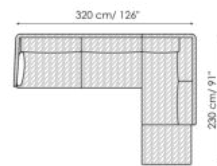

Height: 85cm

Meridiana

Width: 95cm

Depth: 230cm

Height: 85cm

Corner 95x95

Width: 95cm

Depth: 95cm

Sofa 173
Width: 173cm
Depth: 95cm
Height: 85cm

End section sofa 225
Width: 255cm
Depth: 95cm
Height: 85cm

End section sofa 195
Width: 195cm
Depth: 95cm
Height: 85cm

Chaise longue
Width: 115cm
Depth: 170cm
Height: 85cm

Meridiana
Width: 95cm
Depth: 230cm
Height: 85cm

Corner 95x95
Width: 95cm
Depth: 95cm
Height: 85cm

Corner 113x113
Width: 113cm
Depth: 113cm
Height: 85cm

Armchair
Width: 88cm
Depth: 80cm
Height: 85cm

Pouf
Width: 85cm
Depth: 85cm
Height: 43cm

Combination 1
Width: 340cm
Depth: 170cm
Height: 85cm

Combination 2
Width: 320cm
Depth: 230cm
Height: 85cm

Combination 3
Width: 290cm
Depth: 290cm
Height: 85cm

Cover

Fabric

							
Fabric 9B02	Fabric 9B08	Fabric 9B17	Fabric 9B22	Fabric 9B26	Fabric 9B36	Fabric 9B39	Fabric 9B42
							
Fabric 9B44	Fabric 9B48	Fabric MC40	Fabric MC43	Fabric MC46	Fabric MC47	Fabric MC49	Fabric SP19
							
Fabric SP20	Fabric SP21	Fabric SP22	Fabric SP23	Fabric MB66	Fabric MB67	Fabric MB72	Fabric MB90
							
Fabric MB91	Fabric MB92	Fabric SP01	Fabric SP04	Fabric SP05	Fabric SP06	Fabric SP07	Fabric MA02
							
Fabric MA04	Fabric MA07	Fabric MA09	Fabric MA11	Fabric MA20	Fabric MA22	Fabric MC39	Fabric MC60
							
Fabric MC61	Fabric MC62	Fabric MC67	Fabric MC69	Fabric MC76	Fabric MC81	Fabric MC83	Fabric MC85
							
Fabric MD30	Fabric MD31	Fabric MD32	Fabric MD34	Fabric MD35	Fabric MD37	Fabric MD39	Fabric MD41
							
Fabric MD44	Fabric MD45	Fabric MD47	Fabric MD48	Fabric SP31	Fabric SP33	Fabric SP34	Fabric SP36
							
Fabric SP38	Fabric SP45	Fabric SP48	Fabric SP50	Fabric SP51	Fabric SP52		